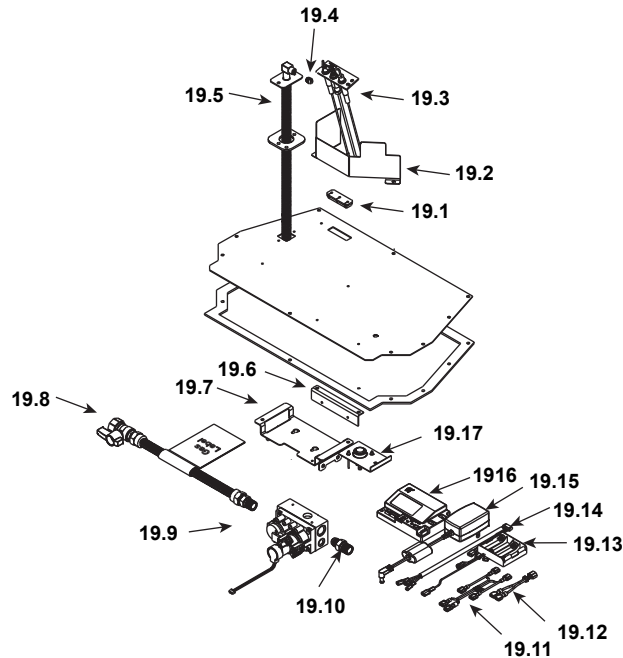

#19 Valve Assembly

IMPORTANT: THIS IS DATED INFORMATION. Parts must be ordered from a dealer or distributor. **Hearth and Home Technologies does not sell directly to consumers.** Provide model number and serial number when requesting service parts from your dealer or distributor.

Stocked at Depot

ITEM	DESCRIPTION	COMMENTS	PART NUMBER	
19.1	Grommet, 3 Hole		SRV2118-420	
19.2	Pilot Shield	No longer available	SRV2206-120-BK	
19.3	Pilot Assembly NG		2202-013	Y
	Pilot Assembly Propane		2202-014	Y
19.4	Orifice NG (#33C)		582-833	Y
	Orifice Propane (#50C)		582-850	Y
19.5	Flexible Gas Connector		530-302A	Y
19.6	Control Panel Bracket	No longer available	SRV2205-128	
19.7	Valve Bracket		SRV2205-146	
19.8	Flex Ball Valve Assembly		SRV302-320	Y
19.9	Valve NG		SRV2166-302	Y
	Valve Propane		2166-303	Y
19.10	Brass Connector	Pkg of 5	303-315/5	Y
19.11	Remote Jumper Wire		2103-013	Y
19.12	Jumper Wire		SRV2187-198	Y
19.13	**Battery Pack		SRV2166-323	Y
19.14	Wire Harness		2166-304	Y
19.15	Power Supply		SRV2326-131	Y
19.16	Module		2166-347	Y
19.17	Temp Sensor Assembly		SRV046-018A	Y

**Fuse for battery pack can be sourced locally, not a warranty item. Specs are 250v, 1A fuse, 3/4" long

Additional service part numbers appear on following page.