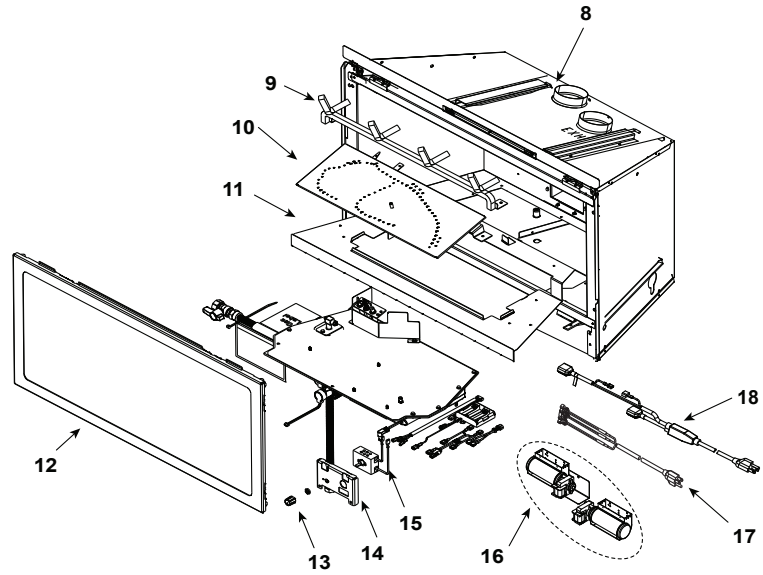

Log Set Assembly

IMPORTANT: THIS IS DATED INFORMATION. Parts must be ordered from a dealer or distributor. **Hearth and Home Technologies does not sell directly to consumers.** Provide model number and serial number when requesting service parts from your dealer or distributor.

Stocked at Depot

ITEM	DESCRIPTION	COMMENTS	PART NUMBER	Stocked at Depot
	Log Assembly		LOGS-QFI35	Y
1	Log 1	Pre 5/15/16, Must order complete assembly	SRV2225-701	
2	Log 2		SRV2225-703	
3	Log 3		SRV2225-702	
4	Log 4		SRV2225-705	
5	Log 5		SRV2225-710	
6	Log 6		SRV2225-706	
7	Log 7		SRV2225-704	
8	Termination Plate Assembly	No longer available	2205-012	
		No longer available	2205-013	
	Flex Pipe Handle	No longer available	438-351	
	Gasket	No longer available	2206-401	
		No longer available	2206-178	
9	Grate Assembly	No longer available	2225-016	
10	Burner Assembly		SRV2225-009-BK	Y
11	Base Pan	No longer available	SRV2205-127-BK	
12	Glass Door Assembly		GLA-2205	Y
13	Rheostat Knob		SRV100-512	Y
14	Control Panel	No longer available	SRV2205-129-BK	
15	On/Off Rheostat		2206-800	Y
16	Blower Assembly		GFK-210-C	
17	Power Cord Assembly		2206-068	Y
18	Cord Assembly		2201-017	Y
	Fuse Wire Assembly	Qty 2 req	2206-085	Y

Additional service part numbers appear on following page.