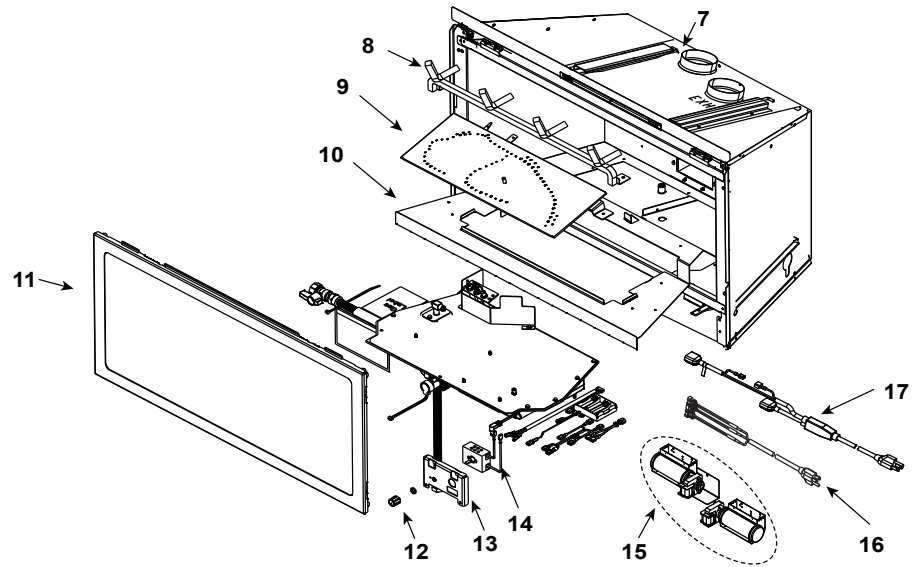

Log Set Assembly

IMPORTANT: THIS IS DATED INFORMATION. Parts must be ordered from a dealer or distributor. **Hearth and Home Technologies does not sell directly to consumers.** Provide model number and serial number when requesting service parts from your dealer or distributor.

**Stocked
at Depot**

ITEM	DESCRIPTION	COMMENTS	PART NUMBER	
	Log Assembly		LOGS-QFI30	Y
1	Log 1	Pre 5/15/16, Must order complete assembly	SRV2227-703	
2	Log 2		SRV2227-702	
3	Log 3		SRV2227-701	
4	Log 4		SRV2227-705	
5	Log 5		SRV2227-706	
6	Log 6		SRV2227-704	
7	Termination Plate Assembly	No longer available	2206-012	
		No longer available	2206-013	
	Flex Pipe Handle	No longer available	438-351	
	Gasket	No longer available	2206-401	
		No longer available	2206-178	
8	Grate Assembly	No longer available	2227-016	
9	Burner Assembly		SRV2227-009-BK	Y
10	Base Pan	No longer available	SRV2206-127-BK	
11	Glass Door Assembly	No longer available	GLA-2206	
12	Rheostat Knob		SRV100-512	Y
13	Control Panel	No longer available	SRV2205-129-BK	
14	Rheostat		2206-800	Y
15	Blower		GFK-210-C	
16	Wire Assembly		2206-068	Y
17	Cord Assembly		2201-017	Y
	Fuse Wire Assembly	Qty 2 req	2206-085	Y

Additional service part numbers appear on following page.