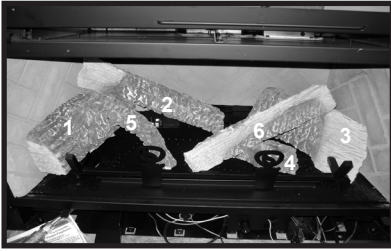

Log Set Assembly

IMPORTANT: THIS IS DATED INFORMATION. Parts must be ordered from a dealer or distributor. **Hearth and Home Technologies does not sell directly to consumers.** Provide model number and serial number when requesting service parts from your dealer or distributor.

**Stocked
at Depot**

ITEM	DESCRIPTION	COMMENTS	PART NUMBER	
	Log Assembly		LOGS-QFI30	Y
1	Log 1	Pre 5/15/16, Must order complete assembly	SRV2227-703	
2	Log 2		SRV2227-702	
3	Log 3		SRV2227-701	
4	Log 4		SRV2227-705	
5	Log 5		SRV2227-706	
6	Log 6		SRV2227-704	
7	Termination Plate Assembly	No longer available	2206-012	
		No longer available	2206-013	
	Flex Pipe Handle	No longer available	438-351	
	Gasket	No longer available	2206-401	
		No longer available	2206-178	
8	Grate Assembly	No longer available	2227-016	
9	Burner Assembly		SRV2227-009-BK	Y
10	Base Pan	No longer available	SRV2206-127-BK	
11	Glass Door Assembly	No longer available	GLA-2206	
12	Rheostat Knob		SRV100-512	Y
13	Control Panel	No longer available	SRV2205-129-BK	
14	Rheostat		2206-800	Y
15	Blower		GFK-210-C	
16	Wire Assembly		2206-068	Y
17	Cord Assembly		2201-017	Y
	Fuse Wire Assembly	Qty 2 req	2206-085	Y

**Stocked
at Depot**

ITEM	DESCRIPTION	COMMENTS	PART NUMBER	
19.1	Grommet, 3 Hole		SRV2118-420	
19.2	Pilot Shield	No longer available	SRV2206-120-BK	
19.3	Pilot Assembly NG		2202-013	Y
	Pilot Assembly Propane		2202-014	Y
19.4	Orifice NG (#35C)		SRV582-835	Y
	Orifice Propane (#51C)		SRV582-851	Y
19.5	Flexible Gas Connector		530-302A	Y
19.6	Control Panel Bracket	No longer available	SRV2205-128	
19.7	Valve Bracket		SRV2205-146	
19.8	Flex Ball Valve Assembly		SRV302-320	Y
19.9	Valve NG		SRV2166-302	Y
	Valve Propane		2166-303	Y
19.10	Brass Connector	Pkg of 5	303-315/5	Y
19.11	Remote Jumper Wire		2103-013	Y
19.12	Jumper Wire		SRV2187-198	Y
19.13	**Battery Pack		SRV2166-323	Y
19.14	Wire Harness		2166-304	Y
19.15	Power Supply		SRV2326-131	Y
19.16	Module		2166-347	Y
19.17	Temp Sensor Assembly		SRV046-018A	Y