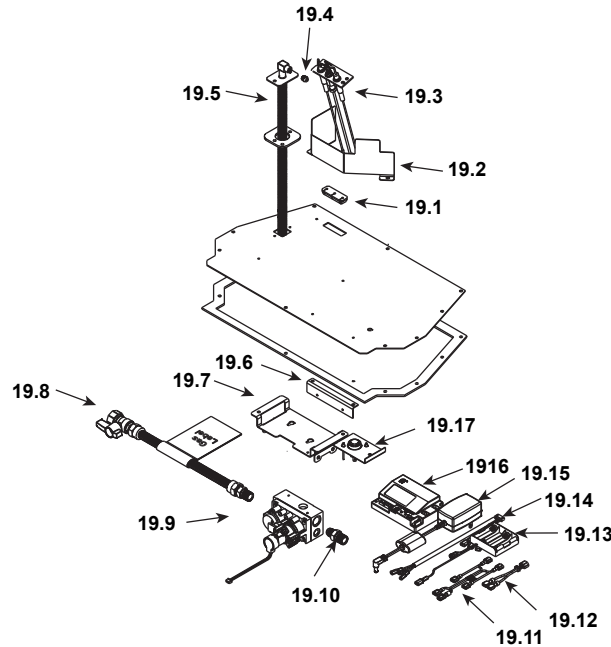

#19 Valve Assembly

IMPORTANT: THIS IS DATED INFORMATION. Parts must be ordered from a dealer or distributor. **Hearth and Home Technologies does not sell directly to consumers.** Provide model number and serial number when requesting service parts from your dealer or distributor.

**Stocked
at Depot**

ITEM	DESCRIPTION	COMMENTS	PART NUMBER	
19.1	Grommet, 3 Hole		SRV2118-420	
19.2	Pilot Shield	No longer available	SRV2206-120-BK	
19.3	Pilot Assembly NG		2202-013	Y
	Pilot Assembly Propane		2202-014	Y
19.4	Orifice NG (#35C)		SRV582-835	Y
	Orifice Propane (#51C)		SRV582-851	Y
19.5	Flexible Gas Connector		530-302A	Y
19.6	Control Panel Bracket	No longer available	SRV2205-128	
19.7	Valve Bracket		SRV2205-146	
19.8	Flex Ball Valve Assembly		SRV302-320	Y
19.9	Valve NG		SRV2166-302	Y
	Valve Propane		2166-303	Y
19.10	Brass Connector	Pkg of 5	303-315/5	Y
19.11	Remote Jumper Wire		2103-013	Y
19.12	Jumper Wire		SRV2187-198	Y
19.13	**Battery Pack		SRV2166-323	Y
19.14	Wire Harness		2166-304	Y
19.15	Power Supply		SRV2326-131	Y
19.16	Module		2166-347	Y
19.17	Temp Sensor Assembly		SRV046-018A	Y

**Fuse for battery pack can be sourced locally, not a warranty item. Specs are 250v, 1A fuse, 3/4" long

Additional service part numbers appear on following page.