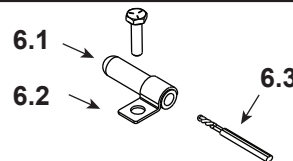

Thermocouple Assembly

6.1	Thermocouple Protection Tube		SRV7034-186	Y
		Pkg of 10	SRV7034-186/10	
6.2	Half Clip		7000-321	
6.3	Thermocouple		812-4470	Y
7	Firepot Assembly		SRV7034-072B	Y
	Gasket, Firepot		SRV7034-190	Y
8	Firepot Bottom		SRV7034-153	Y

Additional service parts on following page