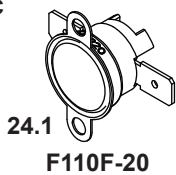

Snap Disc

24	Snap discs			
24.1	Snap Disc, 110-20 (#1)	Right	SRV230-1220	Y
24.2	Snap Disc Manual Reset (#2)	Left	SRV230-1960	Y
25	Feed Assembly		SRV7058-007	Y
	Feed Bearing		SRV7000-598	Y
	Feed Motor		812-4421	Y
	Feed Spring Assembly (Only)		SRV7001-046	Y
	Gasket, Feed Motor		SRV7034-144	
26	Snap Disc (#3)		SRV230-1290	Y
27	Side Curtain, Right		SRV7059-124	
28	Vacuum Switch		SRV7000-531	Y
29	Hopper Switch		SRV7000-612	Y
30	Bumper, Rubber	Pkg of 12	SRV224-0340/12	Y
	Fuse, 7 Amp, Junction Box	Pkg of 10	812-0380/10	Y

Additional service parts on following page.