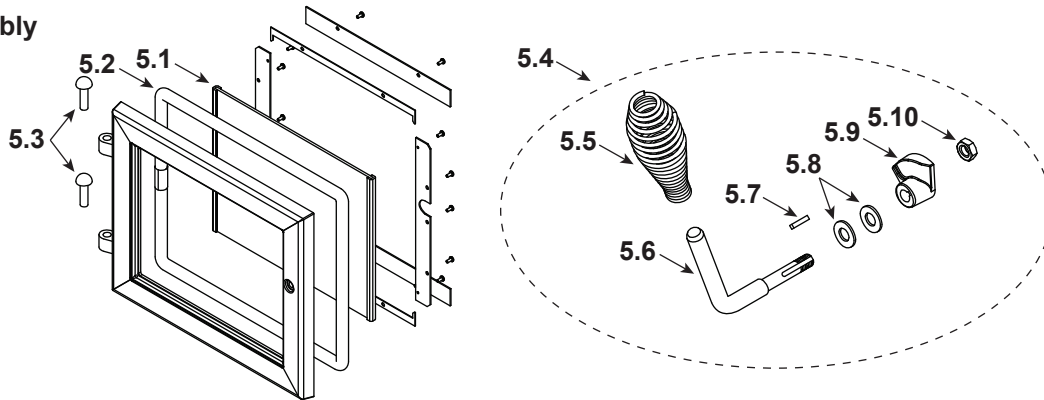

Stocked at Depot

Item	Description	Comments	Part Number	Stocked at Depot
1	Hopper Lid Assembly		SRV7059-009	
2	Handle, Hopper Lid		SRV200-0110	
3	Side Curtain, Left		SRV7059-125	
4	Baffle Assembly		SRV7059-026	Y

**Door Assembly**

5	Door Assembly		SRV7058-014	
5.1	Glass Assembly		SRV7058-015	Y
5.2	Rope, Door, 3/4" X 84"		832-1680	Y
	Corner Tape	1 Ft	SRV7027-227	
	Gasket, Glass Tape, 3/4" X 1/8"	5 Ft	832-0460	Y
5.3	Hinge Pin, 1/2"	Nickel	SRV430-5320	
5.4	Door Handle Assembly		SRV7058-030	Y
5.5	Spring Handle, 1/2"	Black	250-8330	Y
5.6	Handle, Formed Door		SRV7058-182	
5.7	Key Latch, Cam		SRV430-1151	
5.8	Washer, SAE, 3/8 (Qty 2 req)	Pkg of 3	832-0990	Y
5.9	Cam Latch		SRV430-1141	
5.10	Nut, 2-Way Side-Lock Jam	Pkg of 24	226-0100/24	Y