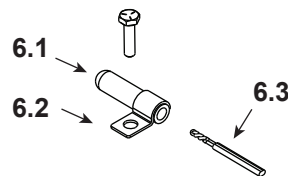

#6 Thermocouple Assembly

6.1	Thermocouple Protection Tube		SRV7034-186	Y
		Pkg of 10	SRV7034-186/10	
6.2	Half Clip		7000-321	
6.3	Thermocouple		812-4470	Y

Additional service parts on following page