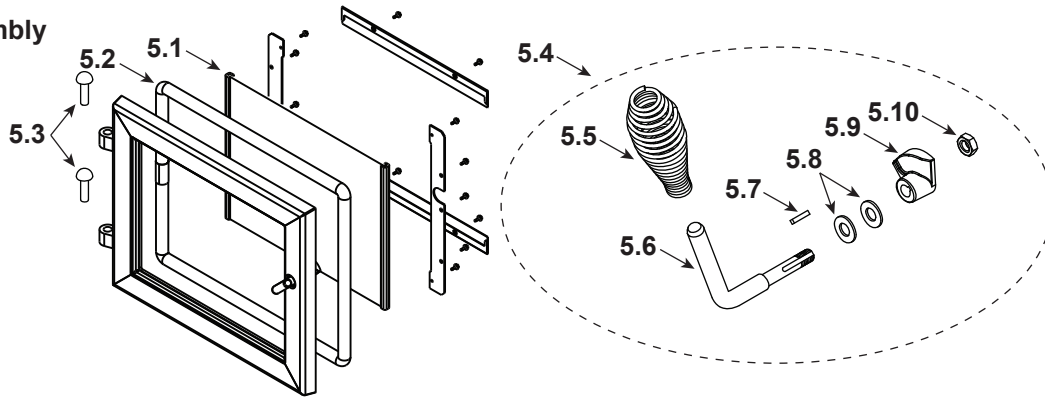

**Stocked  
at Depot**

Item	Description	Comments	Part Number	Stocked at Depot
1	Hopper Lid Assembly		SRV7058-009	
2	Handle, Hopper Lid		SRV200-0110	
3	Side Curtain, Left		SRV7058-125	
4	Baffle Assembly		SRV7058-026	Y

### #5 Door Assembly

5	Door Assembly		SRV7058-014	
5.1	Glass Assembly		SRV7058-015	Y
5.2	Rope, Door, 3/4" X 84"		832-1680	Y
	Corner Tape	1 Ft	SRV7027-227	
	Gasket, Glass Tape, 3/4" X 1/8"	5 Ft	832-0460	Y
5.3	Hinge Pin, 1/2"	Nickel	SRV430-5320	
5.4	Door Handle Assembly		SRV7058-030	Y
5.5	Spring Handle, 1/2"	Black	SRV250-8330	Y
5.6	Handle, Formed Door		SRV7058-182	
5.7	Key Latch, Cam		SRV430-1151	
5.8	Washer, SAE, 3/8 (Qty 2 req)	Pkg of 3	832-0990	Y
5.9	Cam Latch		SRV430-1141	
5.10	Nut, 2-Way Side-Lock Jam	Pkg of 24	226-0100/24	Y