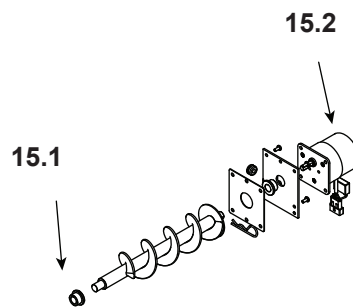

#15 Feeder Assembly

15	Feed Assembly Kit		SRV7077-014	Y
15.1	Feed Shaft Bushing	Pkg of 2	7000-600/2	Y
15.2	Feed Motor		SRV7000-670	Y
	Bearing Assembly		SRV7000-820	
	Ambient Probe		SRV7000-668	Y
	Exhaust Probe		SRV7000-669	Y
	Wire Harness		SRV7093-184	Y
	Wire Clip	Pkg of 10	7000-400/10	Y
	Component Pack	No longre available	7083-028	
	Power Cord		812-1180	Y