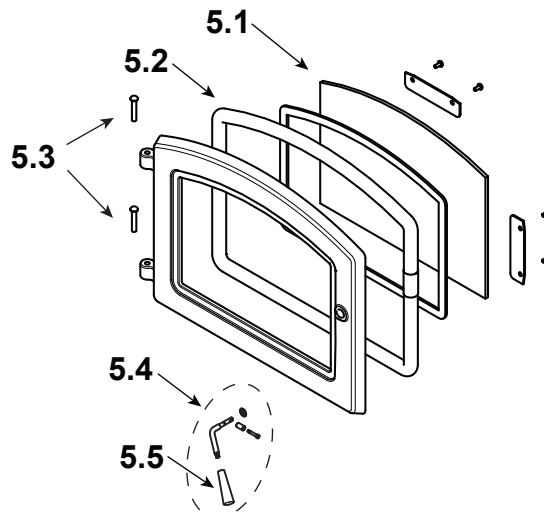

IMPORTANT: THIS IS DATED INFORMATION. When requesting service or replacement parts for your appliance please provide model number and serial number.

Stocked at Depot

ITEM	DESCRIPTION	COMMENTS	PART NUMBER	
1	Hopper Lid Assembly		SRV7083-019	
	Handle, Hopper Lid		SRV200-0110	
2	Side Curtain, Left Hand		SRV7083-154	Y
3	Snap disc, Manual Reset		SRV230-0080	Y
4	Exhaust Combustion Blower		812-4400	Y
	Gasket, Between Blower Housing and Stove		SRV240-0812	Y
	Gasket, Between Blower Housing and Motor		812-4710	Y
5	Door Assembly		SRV7086-021	Y
6	Baffle Kit		SRV7079-006	
7	Firepot		SRV7077-003	Y
8	Igniter Chamber Kit		SRV7077-110	
9	Igniter Kit		SRV7000-660	Y
10	Convection Blower		SRV7000-659	Y
11	Control Board		SRV7079-051	Y
12	Vacuum Switch		SRV7000-531	Y
	Vacuum Hose, 5/32 ID	3 Ft	SRV240-0450	Y
	Hose Barb Assembly		SRV229-0920	
13	Side Curtain, Right Hand		SRV7083-153	Y
14	Dial Control		SRV7083-036	Y
	Wire Harness, Dial Control		SRV7000-667	Y
15	Feed Assembly Kit		SRV7077-014	Y
16	Hopper Switch		SRV7000-612	Y

#5 Door Assembly

IMPORTANT: THIS IS DATED INFORMATION. When requesting service or replacement parts for your appliance please provide model number and serial number.

Stocked at Depot

ITEM	DESCRIPTION	COMMENTS	PART NUMBER	
5	Door Assembly		SRV7086-021	Y
5.1	Glass Assemblby		SRV7081-173	Y
5.2	Rope, Door, 3/4" x 84"		832-1680	Y
5.3	Hinge Pins	Pkg of 2	433-1590/2	Y
5.4	Threaded Handle Assembly Kit		SRV7093-024D	Y
5.5	Handle Black Phenolic Kit		KS-5140-1442	Y