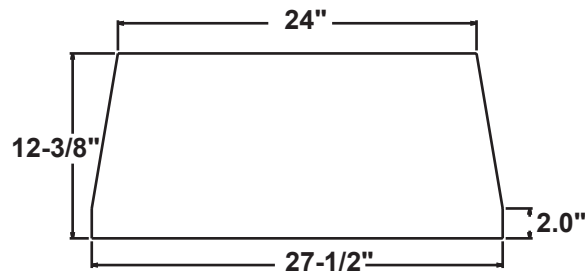

Beginning Manufacturing Date: Mar 2002
Ending Manufacturing Date: Dec 2019

IMPORTANT: THIS IS DATED INFORMATION. Parts must be ordered from a dealer or distributor. **Hearth and Home Technologies does not sell directly to consumers.** Provide model number and serial number when requesting service parts from your dealer or distributor.

Stocked
at Depot

ITEM	DESCRIPTION	COMMENTS	PART NUMBER	
1	Starter Plate Assembly		SL1	
	8 in Starter Section		SRV22069	Y
2	Hinge, Male	Qty 2 req	SRV4181-302	

#3 Ceramic Blanket

3	Ceramic Blanket		SRV480-0760	
4	Baffle Protector		SRV480-2100	
5	Baffle, Fiberboard		SRV480-0510	Y
6	Manifold Tubes	Set of 3	TUBES-480	Y
	Manifold Clip Screws	Pkg of 5	832-0661	Y