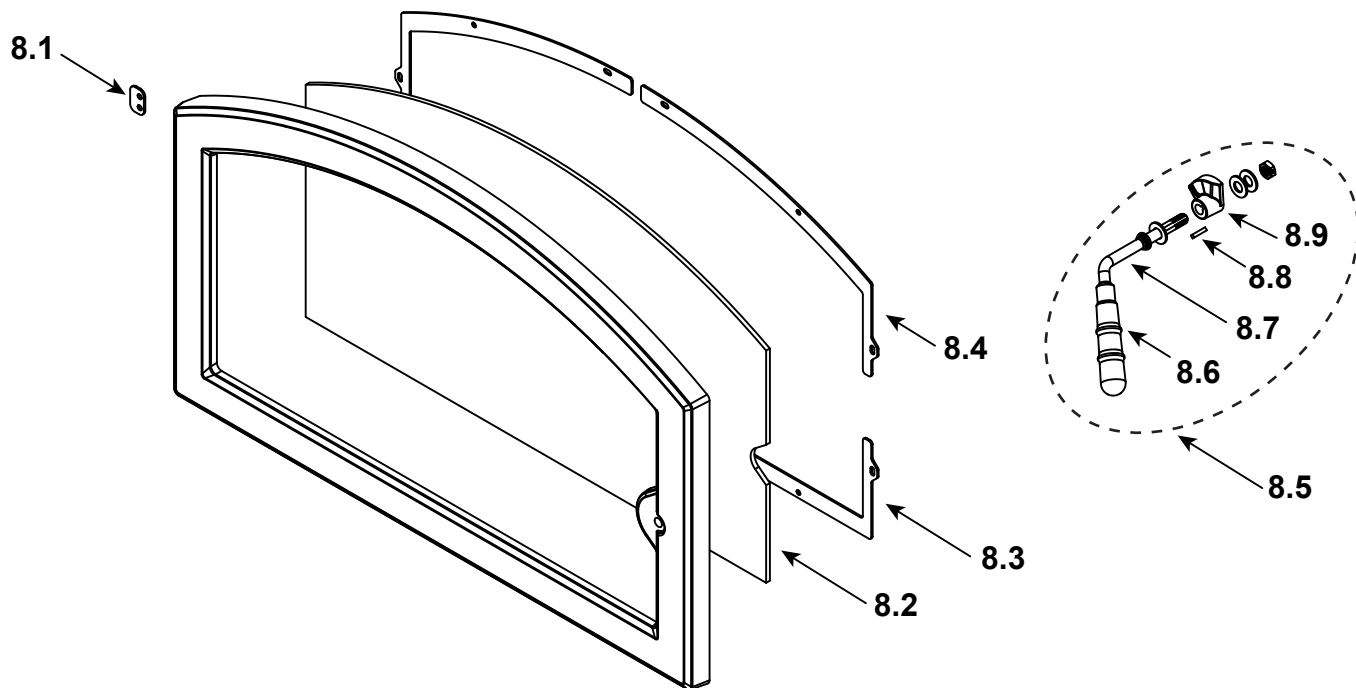

#8 Door Assembly

IMPORTANT: THIS IS DATED INFORMATION. Parts must be ordered from a dealer or distributor. **Hearth and Home Technologies does not sell directly to consumers.** Provide model number and serial number when requesting service parts from your dealer or distributor.

Stocked at Depot

ITEM	DESCRIPTION	COMMENTS	PART NUMBER	
8	Door Assembly		SRV4181-020	Y
8.1	Hinge Retainer		SRV4181-122	
8.2	Glass Assembly		SRV4181-021	Y
8.3	Glass Retainer	Qty 2 req	SRV4181-120	
8.4	Glass Retainer	Qty 2 req	SRV4181-121	
8.5	Door Handle Assembly		SRV4181-022	Y
8.6	Handle, Fiber		SRV433-1380	
8.7	Door Handle		SRV4181-301	
8.8	Latch Cam Key		SRV430-1151	
8.9	Door Latch Cam Mill		SRV430-1141	
	Rope, Wire Jacket, 1/2	10 Ft	7000-811/10	

Additional service part numbers on following page.