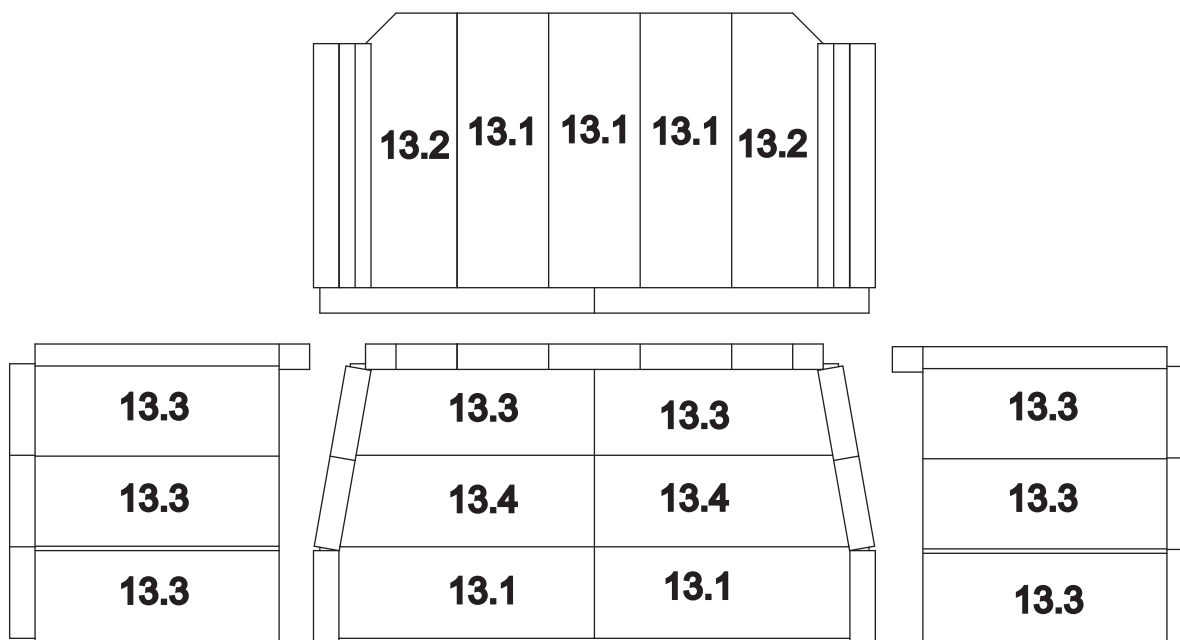

### #13 Brick Set

13	Brick Set		BRICK-480	
13.1	Brick, 13-1/4" x 4-1/2" x 1-1/4"	Qty 5 req	SRV7000-306	
13.2	Brick, 13-1/4" x 4-1/2" x 1-1/4", With 1-1/2" Chamfer	Qty 2 req	SRV480-2270	
13.3	Brick, 12" x 4-1/2" x 1-1/4"	Qty 8 req	SRV480-2280	
13.4	Brick 12-1/2" x 4-1/2" x 1-1/4"	Qty 2 req	SRV480-2290	