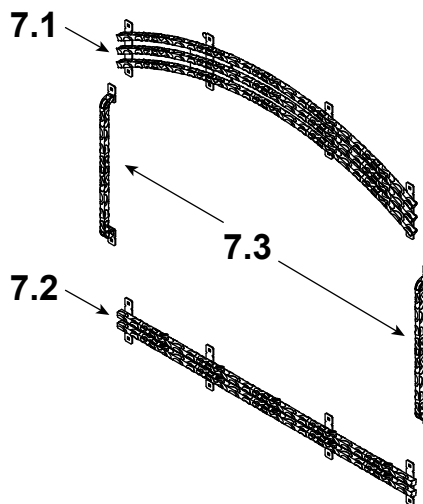

Stocked  
at Depot

ITEM	DESCRIPTION	COMMENTS	PART NUMBER	
1	Starter Plate Assembly		SL1	
	8 in Starter Section		SRV22069	Y
2	Hinge, Male	Qty 2 req	SRV4181-302	

### #3 Ceramic Blanket

3	Ceramic Blanket		SRV480-0760	
4	Baffle Protector		SRV480-2100	
5	Baffle, Fiberboard		SRV480-0510	Y
6	Manifold Tubes	Set of 3	TUBES-480	Y
	Manifold Clip Screws	Pkg of 5	832-0661	Y

### #7 Front Main Assembly

7	Front Main Assembly		SRV4181-030	
	Screw, 1/4-20 x 1.25 Button Head, Black Oxide	Pkg of 8	4021-816/8	
7.1	Upper Grille Assembly		SRV4181-032	
7.2	Lower Grille Assembly		SRV4181-033	
7.3	Side Bar Assembly	Qty 2 req	SRV4181-034	
	Nut, 10 x 32, Keps Lock	Pkg of 20	226-0050/20	
	Bolt, Carriage 10 x 1/2	Pkg of 20	433-1450/20	