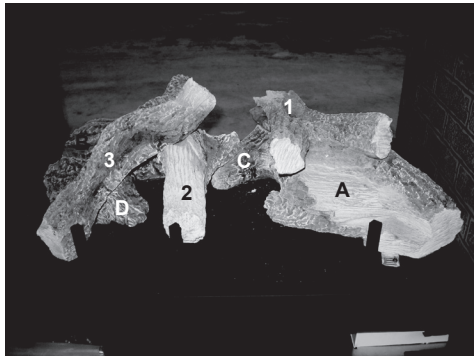

Log Set Assembly

IMPORTANT: THIS IS DATED INFORMATION. Parts must be ordered from a dealer or distributor. **Hearth and Home Technologies does not sell directly to consumers.** Provide model number and serial number when requesting service parts from your dealer or distributor.

Stocked at Depot

ITEM	DESCRIPTION	COMMENTS	PART NUMBER	
	Log Set Assembly		LOGS-2128	Y
A	Log A		SRV2128-701	
B	Log B		SRV2128-702	
C	Log C		SRV2128-703	
D	Log D		SRV2128-706	
1	Log 1		SRV2128-704	
2	Log 2		SRV2128-705	
3	Log 3		SRV2128-707	
4	Sheetrock Ledge (side)	Qty 2 req	2130-118	
5	Non-Comb, Long	Qty 2 req	2130-199	
6	Burner NG, Propane		2128-007	Y
7	Pilot Shield		2128-124	
8	Base Pan/Grate Assembly		2128-005	
9	Glass Door Assembly (Side)	Qty 2 req	GLA-6TROC	Y
10	Junction Box bracket		2128-128	
11	Junction Box		SRV4021-013	Y
12	Glass Door Assembly (End)		GLA-2130	Y
13	Non- Comb, Short		2130-197	
14	Sheetrock Ledge (End)		2130-126	
	Refractory Panel		2128-116	
	Surround Overlay (contains overlay for top, bottom and sides)		SRV2130-FACE