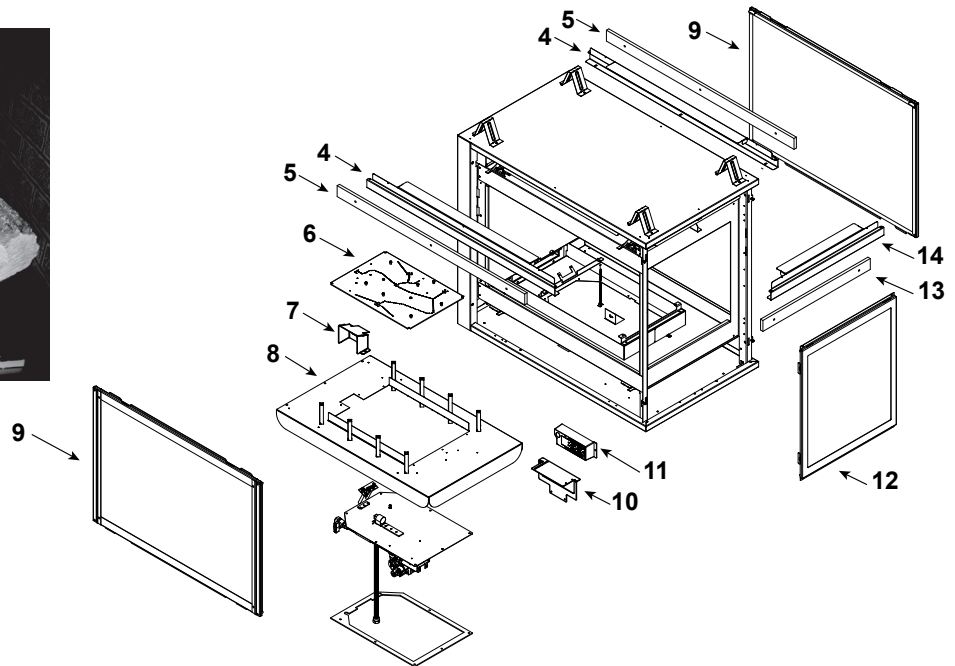

Log Set Assembly

IMPORTANT: THIS IS DATED INFORMATION. Parts must be ordered from a dealer or distributor. **Hearth and Home Technologies does not sell directly to consumers.** Provide model number and serial number when requesting service parts from your dealer or distributor.

Stocked at Depot

ITEM	DESCRIPTION	COMMENTS	PART NUMBER	
	Log Set Assembly		LOGS-2128	Y
A	Log A		SRV2128-701	
B	Log B		SRV2128-702	
C	Log C		SRV2128-703	
D	Log D		SRV2128-706	
1	Log 1		SRV2128-704	
2	Log 2		SRV2128-705	
3	Log 3		SRV2128-707	
4	Sheetrock Ledge (side)	Qty 2 req	2130-118	
5	Non-Comb, Long	Qty 2 req	2130-199	
6	Burner NG, Propane		2128-007	Y
7	Pilot Shield		2128-124	
8	Base Pan/Grate Assembly		2128-005	
9	Glass Door Assembly (Side)	Qty 2 req	GLA-6TROC	Y
10	Junction Box bracket		2128-128	
11	Junction Box		SRV4021-013	Y
12	Glass Door Assembly (End)		GLA-2130	Y
13	Non- Comb, Short		2130-197	
14	Sheetrock Ledge (End)		2130-126	
	Refractory Panel		2128-116	
	Surround Overlay (contains overlay for top, bottom and sides)		SRV2130-FACE