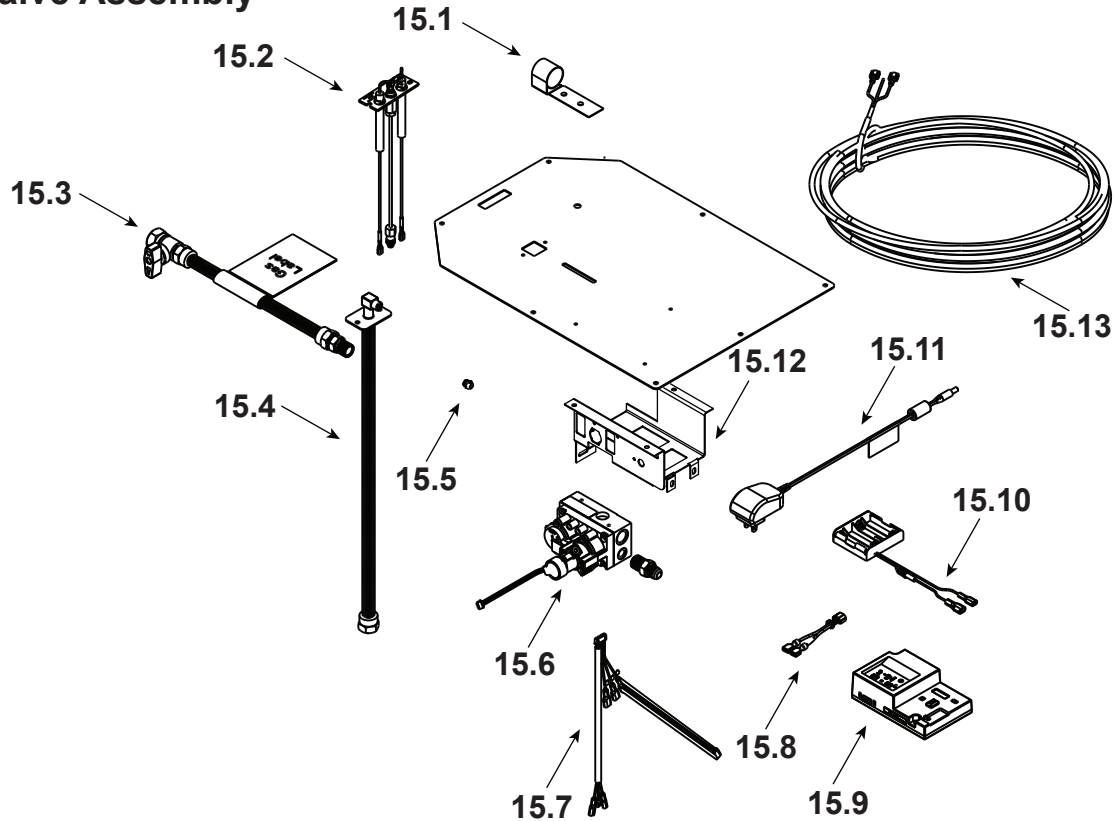

#15 Valve Assembly

IMPORTANT: THIS IS DATED INFORMATION. Parts must be ordered from a dealer or distributor. **Hearth and Home Technologies does not sell directly to consumers.** Provide model number and serial number when requesting service parts from your dealer or distributor.

Stocked at Depot

ITEM	DESCRIPTION	COMMENTS	PART NUMBER	
15.1	Shutter Bracket Assembly		2118-121	Y
15.2	Pilot Assembly NG		2478-012	Y
	Pilot Assembly Propane	Convert 2478-012 with SRV593-527		Y
15.3	Flex Ball Valve Assembly		SRV302-320	Y
15.4	Flexible Gas Connector		530-302A	Y
15.5	Orifice NG (#32C)		SRV582-832	Y
	Orifice Propane (#50C)		582-850	Y
15.6	Valve NG		SRV2166-302	Y
	Valve Propane		2166-303	Y
15.7	Harness, IFT 6 Pin Wiring		SRV2326-132	Y
15.8	Jumper Wire		SRV2187-198	Y
15.9	Module, IFT Control		SRV2326-130	Y
15.10	Battery Holder 4AA, IFT		SRV2326-134	Y
15.11	Transformer, 6 Volt Wall		SRV2326-131	Y
15.12	Valve, Bracket		2118-104	
15.13	Thermostat Wire Assembly, Male/Male		SRV2118-170	Y

Additional service part numbers appear on following page.