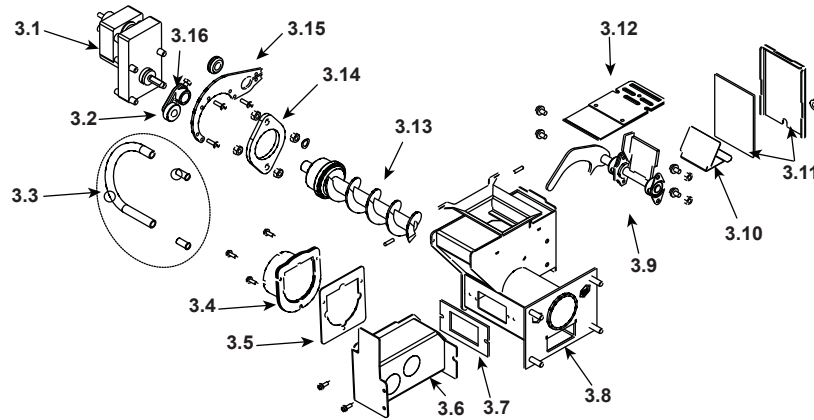

#3 Post Serial Number 008280309 Feeder Assembly

IMPORTANT: THIS IS DATED INFORMATION. Parts must be ordered from a dealer or distributor. **Hearth and Home Technologies does not sell directly to consumers.** Provide model number and serial number when requesting service parts from your dealer or distributor.

**Stocked
at Depot**

ITEM	Description	COMMENTS	PART NUMBER	
3	Feeder Assembly	Post 008280309	1-10-07906A	
3.1	Pellet Feeder Gear Motor, 6RPM		3-20-09302	Y
	Gear Motor Fan Blade	Pkg of 3	3-20-09302-3	Y
3.2	UL Feeder Cam		3-31-3014	Y
3.3	Feeder Air Crossover Kit		1-00-67900	Y
	9MM Silicone Tube	5 Ft	1-00-511427	Y
3.4	Pellet Air Intake Assembly		1-10-06810A	
3.5	Gasket Feeder Air Intake	Pkg of 6	3-44-72224-6	Y
3.6	UL Feeder Air Intake		1-10-72228	
3.7	Gasket Ultra Air Intake	Pkg of 10	3-44-677160-10	Y
3.8	Ultra Feeder Weldment		1-10-724132	Y
3.9	UL Feeder Pusher Arm		1-10-677187W	Y
3.10	Fines Deflector	No longer available	2-00-677138-10	
3.11	Gasket, UL Feeder Cover		1-00-677122	Y
3.12	Slide Plate Assembly		1-10-677121A	Y
3.13	UL Feeder Auger Assembly		3-50-00565	Y
3.14	Bearing Flange w/Hardware		1-00-04035	Y
3.15	UL Feeder Gear Motor Bracket w/Grommet		1-00-247406	Y
3.16	UL Feeder Cam Block		3-00-677154	Y
	Gasket, Hopper Throat		3-44-677185	Y
	Hopper Switch Feeder Fitting	Pkg of 2	1-00-142818	Y
	Motor Bracket Grommet	Pkg of 12	3-31-2761-12	
	Pillow Block	Pkg of 4	3-31-3614087-4	Y
	Silicone Tubing, 1/8"	5 Ft	1-00-5113574	Y

Additional service parts on following page.