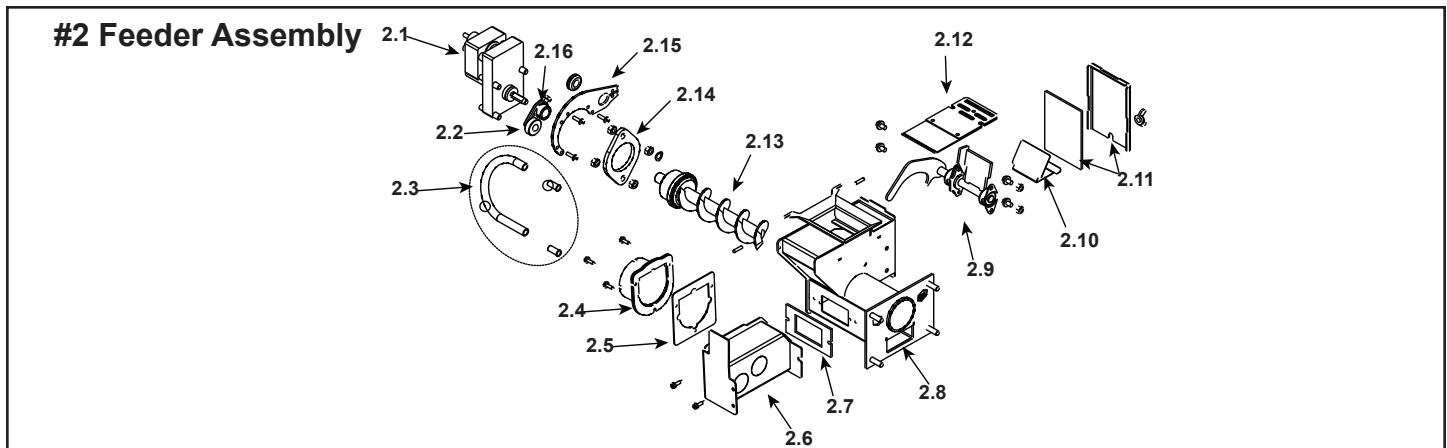

IMPORTANT: THIS IS DATED INFORMATION. Parts must be ordered from a dealer or distributor. **Hearth and Home Technologies does not sell directly to consumers.** Provide model number and serial number when requesting service parts from your dealer or distributor.

Stocked at Depot

ITEM	Description	COMMENTS	PART NUMBER	
2	Feeder Assembly		1-10-09535A	
2.1	Pellet Feeder Gear Motor, 4RPM		3-20-60906	Y
2.2	UL Feeder Cam Bearing		3-31-3014	Y
2.3	Feeder Crossover Kit		1-00-67900	Y
	9MM Silicone Tube	5 Ft	1-00-511427	Y
2.4	Pellet Air Intake Assembly		1-10-06810A	
2.5	Gasket Feeder Air Intake	Pkg of 6	3-44-72224-6	Y
2.6	UL Feeder Air Intake		1-10-72222	
2.7	Gasket Ultra Air Intake	Pkg of 10	3-44-677160-10	Y
2.8	Ultra Feeder Weldment		1-10-724132	Y
2.9	UL Feeder Pusher Arm		1-10-677187W	Y
2.10	Fines Deflector	No longer available	2-00-677138-10	
2.11	Gasket, UL Feeder		1-00-677122	Y
2.12	Slide Plate Assembly		1-10-677121A	Y
2.13	UL Feeder Auger Assembly		3-50-00565	Y
2.14	Bearing Flange w/Hardware		1-00-04035	Y
2.15	UL Feeder Gear Motor Bracket w/Grommet		1-00-247406	Y
2.16	UL Feeder Cam Block		3-00-677154	Y
	Hopper Switch Feeder Fitting	Pkg of 2	1-00-142818	Y
	Motor Bracket Grommet	Pkg of 12	3-31-2761-12	
	Pillow Block	Pkg of 4	3-31-3614087-4	Y
	Silicone Tubing, 1/8"	5 Ft	1-00-5113574	Y
3	Flue Tail Pipe		3-00-247237	Y
4	Gasket, Burn Pot/Tailpipe	Pkg of 5	1-00-07381	Y
5	Auger Motor Cover		2-00-773843P	Y
6	Auger Motor Shield		2-00-773815P	
7	Differential Switch		SRV8320-003	Y
8	Gasket Set, Burn Pot & Tailpipe	Pkg of 5 Sets	1-00-07381	Y

Additional service parts on following page.