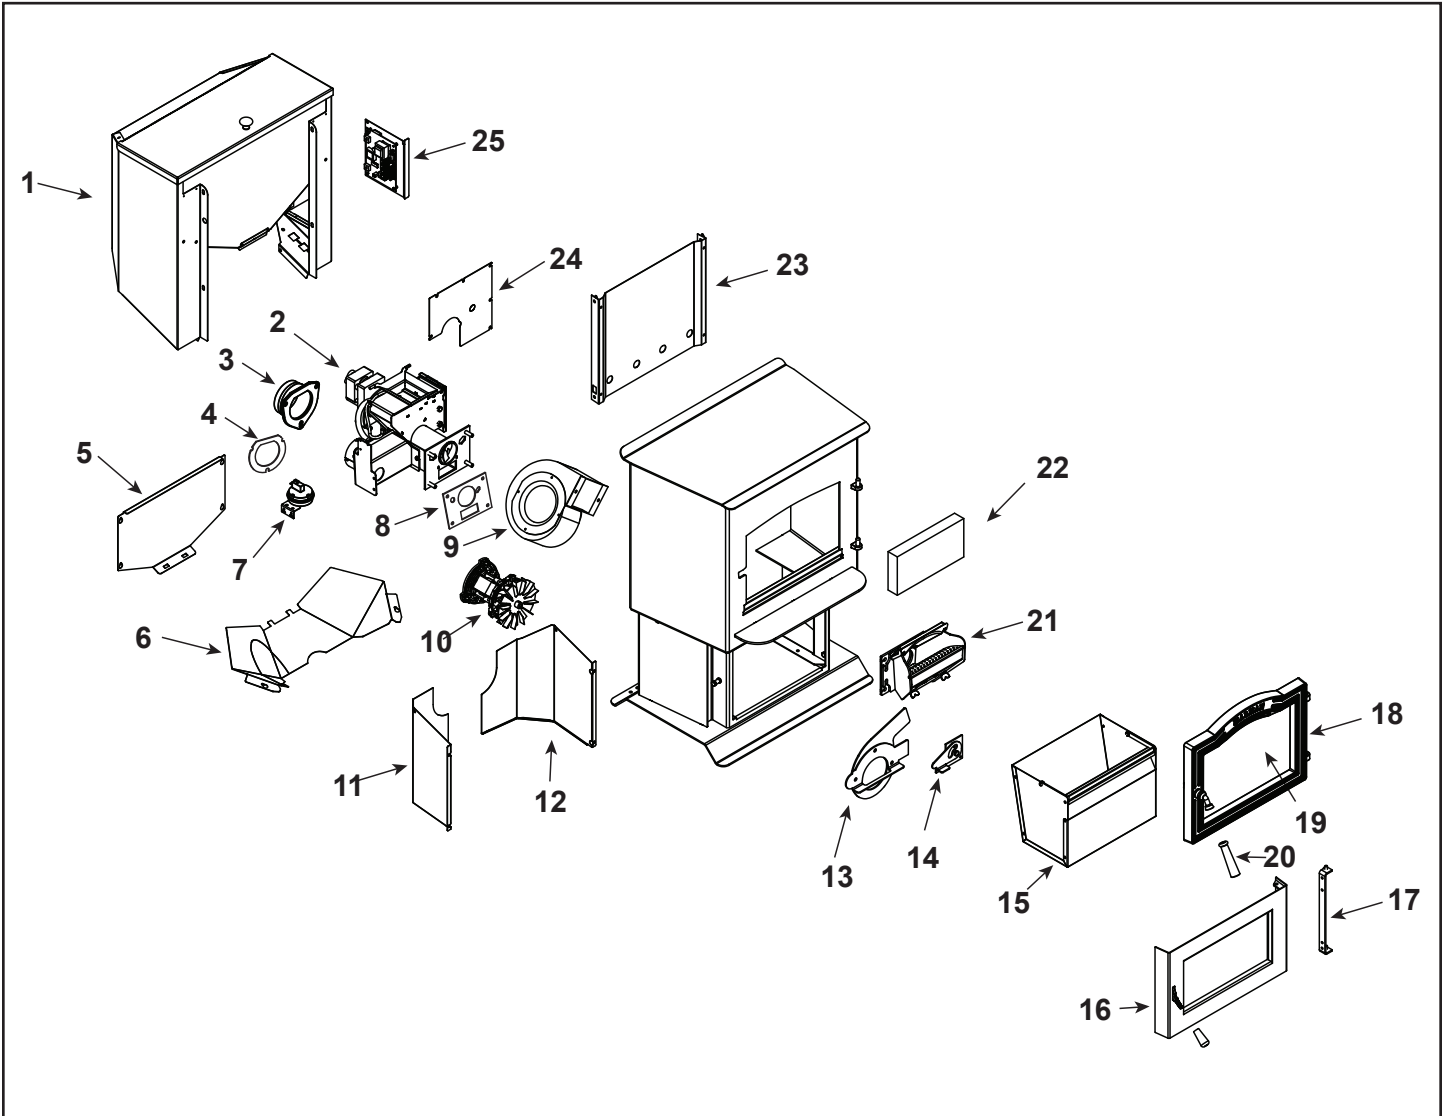

Steel Pellet Stove
1-90-04300-1 (Black)
Last Serial #HF187996

Beginning Manufacturing Date: N/A
Ending Manufacturing Date: Feb 2019

Retired Units

1-90-04300-2 (Charcoal)(June 2011)
1-90-04300-3 (Goldenfire) (June 2011)
1-90-04300-4 (Metallic Blue) (Jan 2010)

1-90-04300-5 (Honey Glo) (June 2009)
1-90-04300-10 (Mojave Red) (Jan 2010)
1-90-04300-12 (Forest Green) (Jan 2010)

IMPORTANT: THIS IS DATED INFORMATION. Parts must be ordered from a dealer or distributor. **Hearth and Home Technologies does not sell directly to consumers.** Provide model number and serial number when requesting service parts from your dealer or distributor.

Stocked at Depot

ITEM	Description	COMMENTS	PART NUMBER	
1	Hopper Assembly		1-10-04300	Y
	Hopper Knob	Post 008168147	1-00-02000-1	
	Hopper Latch Assembly	Post 008168147	1-00-773901	
	Hopper Lid w/Hinge, Swell Latch	No Longer Available	1-10-08518	
	Hopper Lid w/Hinge, Knob	Post 008168147	1-10-773900	
	Hopper Switch 48"	Post 008084166	3-20-232108	Y
	Hopper Extension Switch Kit	No Longer Available	1-00-06826	

Additional service parts on following page.