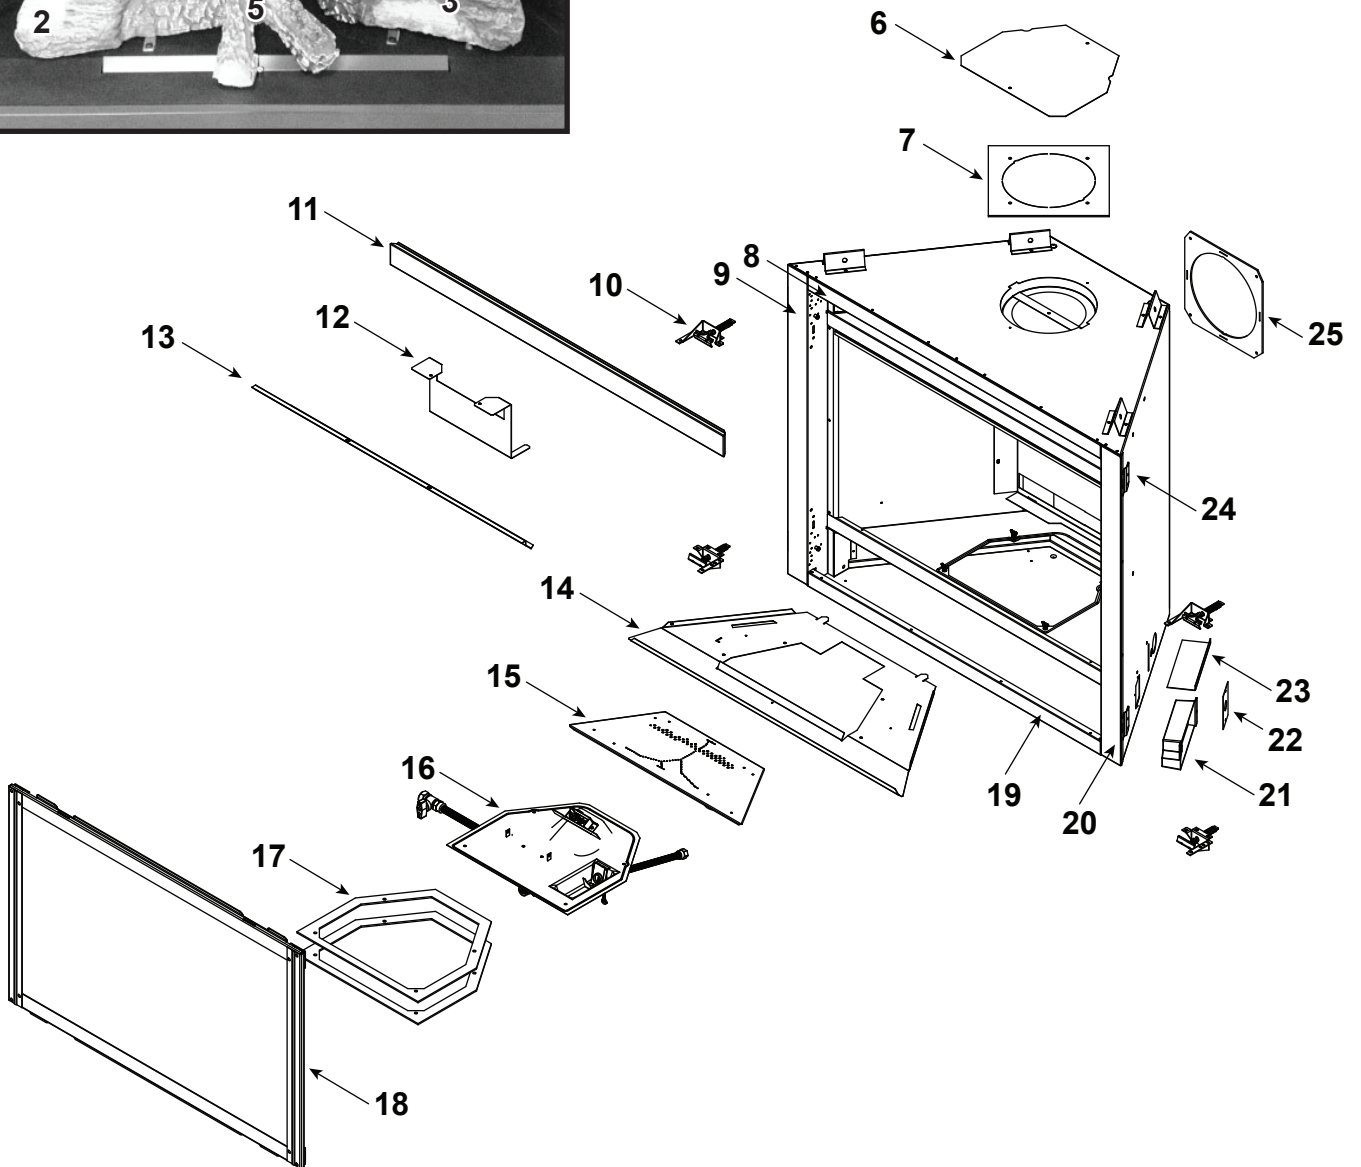

Log Set Assembly

Part number list on following page.

IMPORTANT: THIS IS DATED INFORMATION. Parts must be ordered from a dealer or distributor. **Hearth and Home Technologies does not sell directly to consumers.** Provide model number and serial number when requesting service parts from your dealer or distributor.

**Stocked
at Depot**

ITEM	DESCRIPTION	COMMENTS	PART NUMBER	
	Log Set Assembly		SRV2382-070	Y
1	Rear Log		SRV2382-071	
2	Front Left Log		SRV2381-072	
3	Front Right Log		SRV2381-073	
4	Top Log		SRV2382-074	
5	Middle Log		SRV2380-075	
6	Intake Cover Plate		2166-450	
7	Intake Cover Gasket		4031-239	
8	Not replaceable must order overlay (CUST4018-001)		4055-196	
9			4055-133	
10	Glass Latch Assembly	Qty 4 req	2382-400	Y
11	Dry Wall Lip		4031-207	
12	Exhaust Baffle		2382-129	
13	Glass Shield		4031-219	
14	Hearth Pan		2382-111	
15	Burner Assembly		2382-007	Y
16	Valve Assembly		Refer to valve page	
17	Gasket, Valve Plate	Qty 2 req	4055-135	
18	Glass Frame Assembly		GLA2382-018	Y
19	Not replaceable must order overlay (CUST4018-001)		4055-196	
20			4055-133	
21	Junction Box (For -B Units)	Pre LC5475379	SRV4021-013	Y
		Post LC5475379	SRV2326-013	Y
	Junction Box (Corded, Only for NDV4236I-NVR)	Pre LC5475379	2382-013	Y
		Post LC5475379	2326-014	Y
22	Cover Plate		SRV4031-222	
23	Shield Junction Box	Pre LC5475379	4031-193	
24	Nailing Flange	Qty 4 req	SRV4044-161	
25	Back Gasket		SRV4000-225	
	Touch-up Paint, Interior	Pre LC5475379	SRV4021-110	
		Post LC5475379	TUPB-12	
	Touch-up Paint, Exterior		TUPB-12	
	Battery Pack		SRV593-594	Y
	Thumb Screws	Pkg of 25	4021-558/25	Y
	Lava Rock Bag Assembly		SRV4040-094	
	Lava Rock, 3 Lbs		4021-297	
	Mineral Wool		SRV14333	