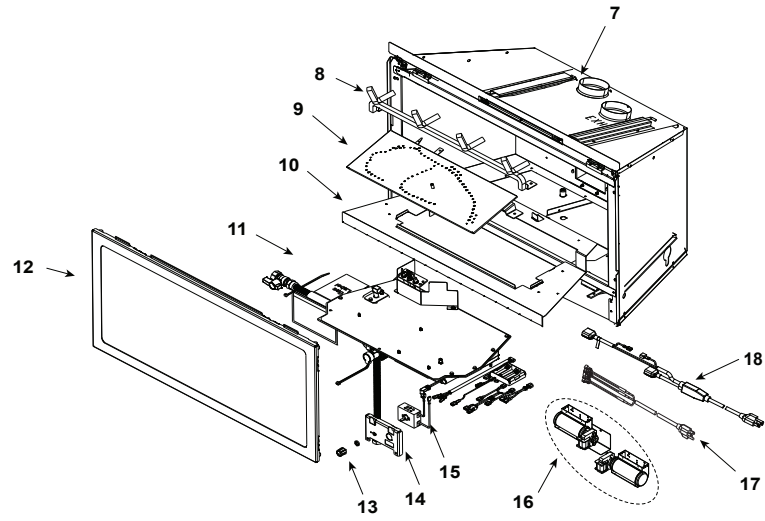

Log Set Assembly

IMPORTANT: THIS IS DATED INFORMATION. Parts must be ordered from a dealer or distributor. **Hearth and Home Technologies does not sell directly to consumers.** Provide model number and serial number when requesting service parts from your dealer or distributor.

Stocked at Depot

ITEM	DESCRIPTION	COMMENTS	PART NUMBER	
	Log Assembly		LOGS-NDI35	Y
1	Log 1	Pre 5/15/16, Must order complete assembly	SRV2224-701	
2	Log 2		SRV2224-706	
3	Log 3		SRV2224-702	
4	Log 4		SRV2224-703	
5	Log 5		SRV2224-704	
6	Log 6		SRV2224-705	
7	Termination Plate Assembly	No Longer Available	2205-012	
		Post 0023696931	2205-013	
	Flex Pipe Handle	No Longer Available	438-351	
	Gasket	No Longer Available	2206-401	
		Post 0023696931	2206-178	
8	Grate Assembly	No Longer Available	SRV2224-016-BK	
9	Burner Assembly		SRV2224-008-BK	Y
10	Base Pan	No Longer Available	SRV2205-127-BK	
11	Valve Assembly		Refer to valve page.	
12	Glass Door Assembly		GLA-2205	Y
13	Rheostat Knob		SRV100-512	Y
14	Control Panel	No Longer Available	SRV2205-129-BK	
15	Rheostat		2206-800	Y
16	Blower Assembly		GFK-210-C	
17	Wire Assembly		2206-068	Y
18	Cord Assembly		2201-017	Y
	Fuse Wire Assembly		2206-085	

Additional service part numbers appear on following page.