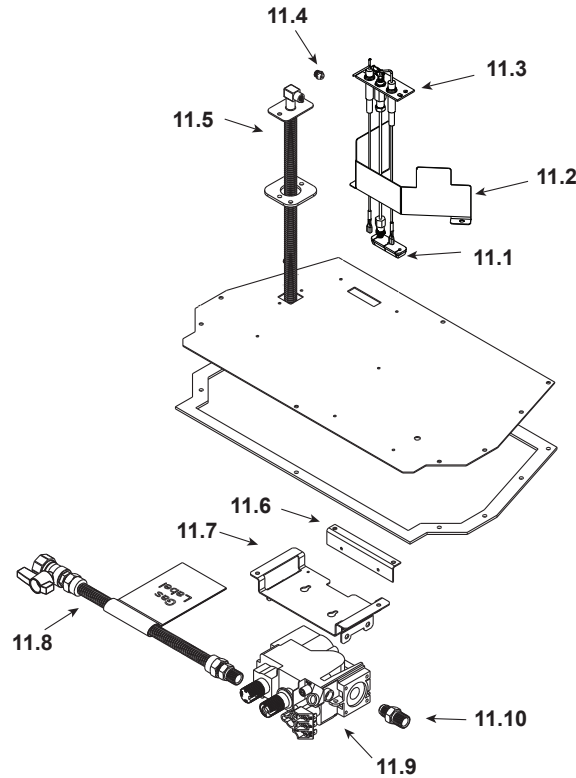

#11 Valve Assembly

IMPORTANT: THIS IS DATED INFORMATION. Parts must be ordered from a dealer or distributor. **Hearth and Home Technologies does not sell directly to consumers.** Provide model number and serial number when requesting service parts from your dealer or distributor.

Stocked at Depot

ITEM	DESCRIPTION	COMMENTS	PART NUMBER	
11.1	Grommet, 3 Hole		SRV2118-420	
11.2	Pilot Bracket	No Longer Available	SRV2206-128-BK	
11.3	Pilot Assembly NG		2103-010	Y
	Pilot Assembly Propane		2103-011	Y
	Pilot Tube		SRV485-301	Y
	Thermocouple		446-511	Y
	Thermopile		2103-512	Y
11.4	Orifice NG (#33C)		582-833	Y
	Orifice Propane (#50C)		582-850	Y
11.5	18" Flex Tube Assembly		530-302A	Y
11.6	Control Panel Bracket	No Longer Available	SRV2205-128	
11.7	Valve Bracket		SRV2205-146	
11.8	Flex Ball Valve Assembly		SRV302-320	Y
11.9	Valve NG		SRV230-0710	Y
	Valve Propane		SRV230-0720	Y
11.10	Brass Connector	Pkg of 5	303-315/5	Y
	Piezo Ignitor		291-513	Y

Additional service part numbers appear on following page.