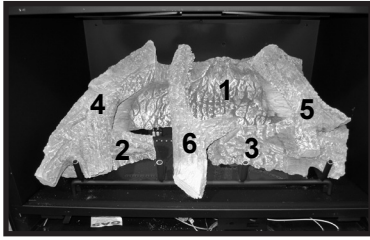

Log Set Assembly

IMPORTANT: THIS IS DATED INFORMATION. Parts must be ordered from a dealer or distributor. **Hearth and Home Technologies does not sell directly to consumers.** Provide model number and serial number when requesting service parts from your dealer or distributor.

Stocked at Depot

ITEM	DESCRIPTION	COMMENTS	PART NUMBER	
	Log Assembly		LOGS-NDI35	Y
1	Log 1	Pre 5/15/16, Must order complete assembly	SRV2224-701	
2	Log 2		SRV2224-706	
3	Log 3		SRV2224-702	
4	Log 4		SRV2224-703	
5	Log 5		SRV2224-704	
6	Log 6		SRV2224-705	
7	Termination Plate Assembly	No Longer Available	2205-012	
		Post 0023696931	2205-013	
	Flex Pipe Handle	No Longer Available	438-351	
	Gasket	No Longer Available	2206-401	
		Post 0023696931	2206-178	
8	Grate Assembly	No Longer Available	SRV2224-016-BK	
9	Burner Assembly		SRV2224-008-BK	Y
10	Base Pan	No Longer Available	SRV2205-127-BK	
11	Valve Assembly		Refer to valve page.	
12	Glass Door Assembly		GLA-2205	Y
13	Rheostat Knob		SRV100-512	Y
14	Control Panel	No Longer Available	SRV2205-129-BK	
15	Rheostat		2206-800	Y
16	Blower Assembly		GFK-210-C	
17	Wire Assembly		2206-068	Y
18	Cord Assembly		2201-017	Y
	Fuse Wire Assembly		2206-085	

Additional service part numbers appear on following page.