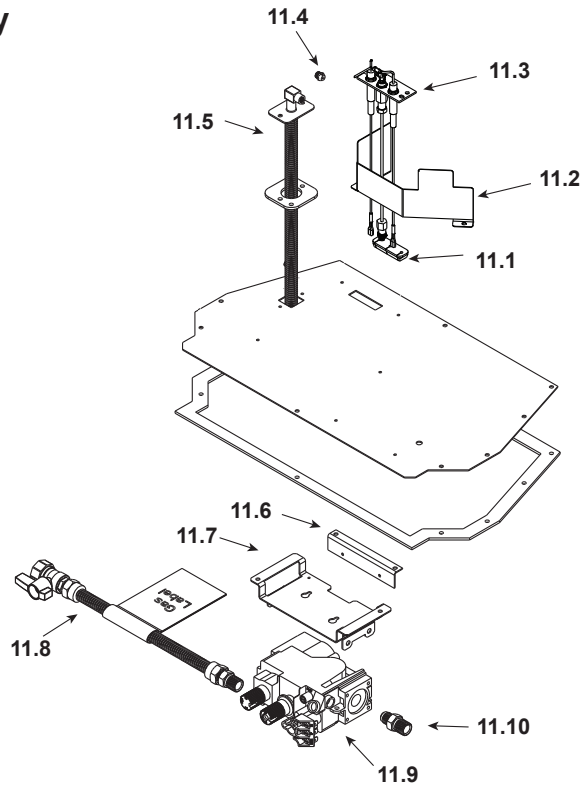

#11 Valve Assembly

IMPORTANT: THIS IS DATED INFORMATION. Parts must be ordered from a dealer or distributor. **Hearth and Home Technologies does not sell directly to consumers.** Provide model number and serial number when requesting service parts from your dealer or distributor.

Stocked at Depot

ITEM	DESCRIPTION	COMMENTS	PART NUMBER	
11.1	Grommet, 3 hole		SRV2118-420	
11.2	Pilot Bracket	No Longer Available	SRV2206-128-BK	
11.3	Pilot Assembly NG		2103-010	Y
	Pilot Assembly Propane		2103-011	Y
	Pilot Tube		SRV485-301	Y
	Thermocouple		446-511	Y
	Thermopile		2103-512	Y
11.4	Orifice NG (#35C)		SRV582-835	Y
	Orifice Propane (#51C)		SRV582-851	Y
11.5	18" Flex Tube Assembly		530-302A	Y
11.6	Control Panel Bracket	No Longer Available	SRV2205-128	
11.7	Valve Bracket		SRV2205-146	
11.8	Flex Ball Valve Assembly		SRV302-320	Y
11.9	Valve NG		SRV230-0710	Y
	Valve Propane		SRV230-0720	Y
11.10	Brass Connector	Pkg of 5	303-315/5	Y
	Piezo Ignitor		291-513	Y

Additional service part numbers appear on following page.