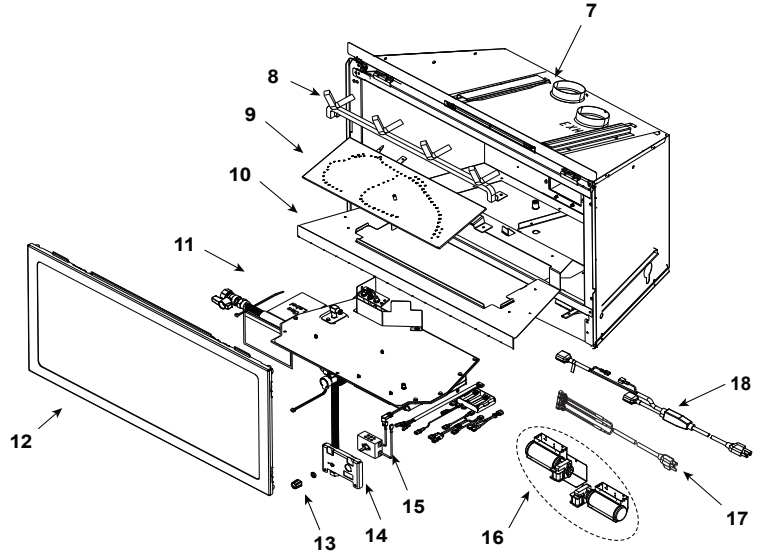

Log Set Assembly

IMPORTANT: THIS IS DATED INFORMATION. Parts must be ordered from a dealer or distributor. **Hearth and Home Technologies does not sell directly to consumers.** Provide model number and serial number when requesting service parts from your dealer or distributor.

Stocked at Depot

ITEM	DESCRIPTION	COMMENTS	PART NUMBER	Stocked at Depot
	Log Assembly		LOGS-NDI30	Y
1	Log 1	Pre 5/15/16, Must order complete assembly	SRV2226-701	
2	Log 2		SRV2226-702	
3	Log 3		SRV2226-706	
4	Log 4		SRV2226-703	
5	Log 5		SRV2226-705	
6	Log 6		SRV2226-704	
7	Termination Plate Assembly	No Longer Available	2206-012	
		Post 0023696931	2206-013	
	Flex Pipe Handle	No Longer Available	438-351	
	Gasket	No Longer Available	2206-401	
		Post 0023696931	2206-178	
8	Grate Assembly	No Longer Available	SRV2226-016-BK	
9	Burner Assembly		SRV2226-008-BK	Y
10	Base Pan	No Longer Available	SRV2206-127-BK	
11	Valve Assembly		Refer to valve page	
12	Glass Door Assembly	No Longer Available	GLA-2206	
13	Rheostat Knob		SRV100-512	Y
14	Control Panel	No Longer Available	SRV2205-129-BK	
15	Rheostat		2206-800	Y
16	Blower Assembly		GFK-210-C	
17	Wire Assembly		2206-068	Y
18	Cord Assembly		2201-017	Y
	Fuse Wire Assembly	Qty 2 req	2206-085	

Additional service part numbers appear on following page.