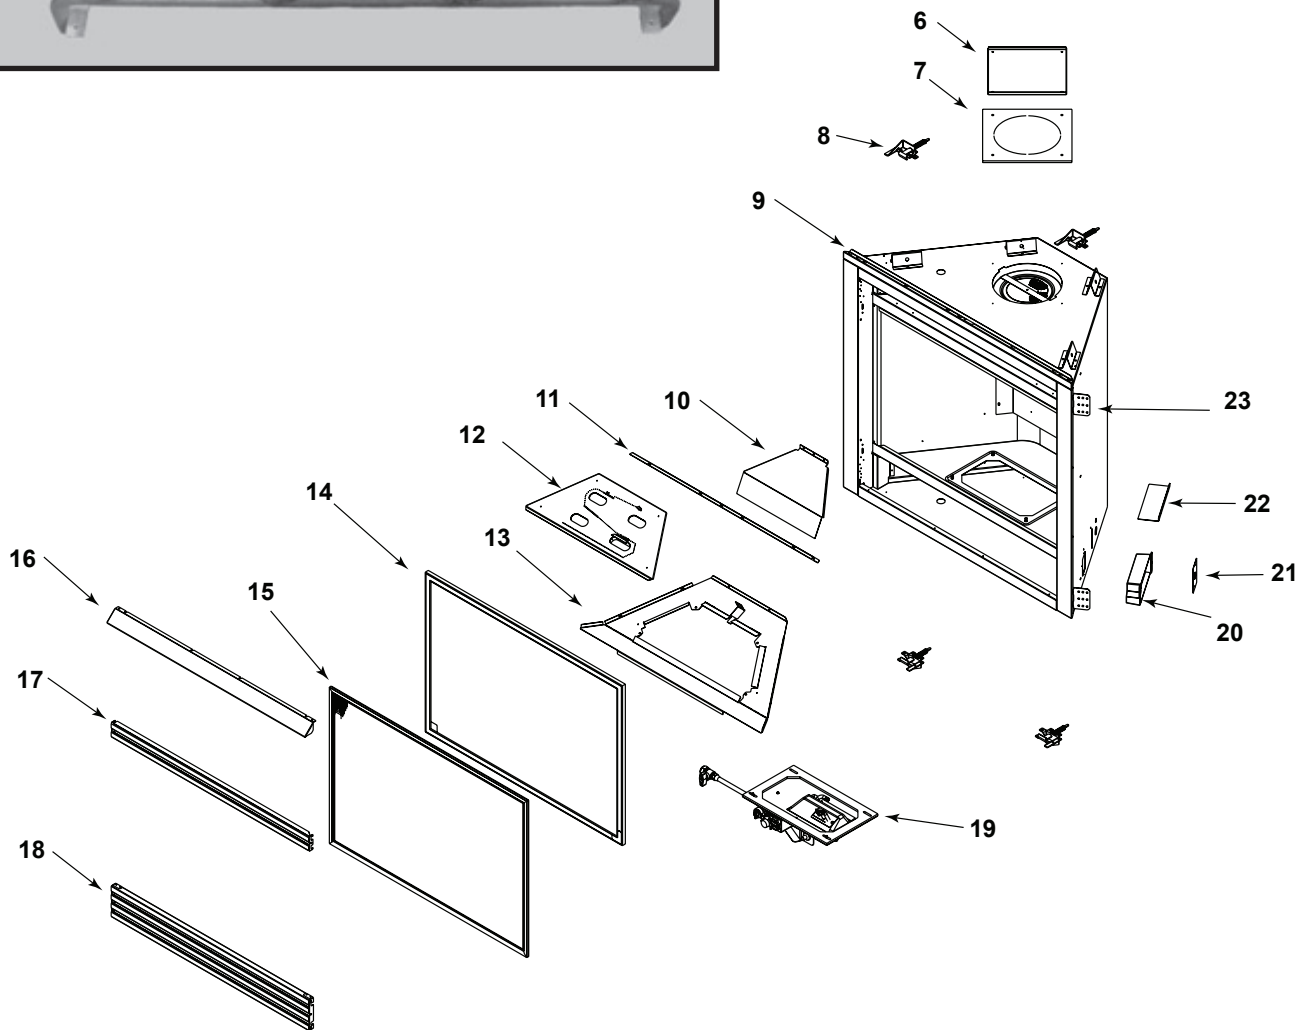

### Log Set Assembly

Part number list on following page.

IMPORTANT: THIS IS DATED INFORMATION. Parts must be ordered from a dealer or distributor. **Hearth and Home Technologies does not sell directly to consumers.** Provide model number and serial number when requesting service parts from your dealer or distributor.

**Stocked  
at Depot**

ITEM	DESCRIPTION	COMMENTS	PART NUMBER	
	<b>Log/Grate Assembly</b>		4031-090	Y
1	Front Left Log		SRV4031-273	
2	Front Right Log		SRV4031-274	
3	Middle Log		SRV4031-280	
4	Top Log		SRV4031-276	
5	Back Log		SRV4031-278	
6	Intake Cover Plate	No longer available	25844	
7	Intake Cover Gasket		4031-239	
8	Glass Latch Assembly	Pkg of 2	33858/2	Y
9	42 in. Drywall Lip		4031-207	
10	36 in. Visor Shield	No longer available	4031-237	
11	36 in. Glass Shield		4031-219	
12	Burner Assembly		4031-062	Y
13	Hearth Pan	No longer available	4031-497	
14	Glass Frame Assembly		GLA4031-095	Y
15	Screen Assembly		35106	Y
16	36 in. Hood	No longer available	4031-211	
17	Upper Grille Assembly		4031-082	
18	Lower Grille Assembly	No longer available	4031-078	
19	Valve Assembly NG		Refer to valve page	
20	Junction Box (plastic)		SRV4021-013	Y
21	Cover Plate		SRV4031-222	
22	Junction Box Radiation Shield		4031-193	
23	Nailing Flange	Qty 4 req	SRV31190	
	Inner Firebox Overlay	No longer available	4006-011	
	Shoulder Screws	Pkg of 25	501-836-25	Y
	Screen Bracket	No longer available	SRV28159	
	<b>Wool, Rock, Vermiculite</b>		4040-094	
	Lava Rock		4021-296	
	Mineral Wool		SRV14333	
	Vermiculite		28746	
	Conversion Kit NG	Pre GA1587914	CKVN	Y
		Post GA1587914	SCKVN-B	Y
	Conversion Kit LP	Pre GA1587914	CKVP	Y
		Post GA1587914	SCKVP-B	Y