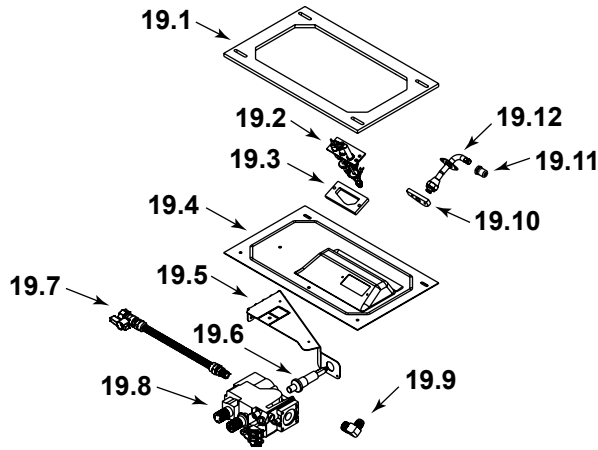

#19 Valve Assembly

IMPORTANT: THIS IS DATED INFORMATION. Parts must be ordered from a dealer or distributor. **Hearth and Home Technologies does not sell directly to consumers.** Provide model number and serial number when requesting service parts from your dealer or distributor.

Stocked at Depot

ITEM	DESCRIPTION	COMMENTS	PART NUMBER	
19.1	Valve Plate Gasket		4031-149	
19.2	Pilot Assembly NG	Pre GA1587914	4021-736	Y
		Post GA1587914	2103-010	Y
	Pilot Assembly LP	Pre GA1587914	4021-737	Y
		Post GA1587914	2103-011	Y
	Pilot Tube Assembly (24 in)		SRV4021-193	Y
	Thermocouple		SRV72956	Y
19.3	Pilot Gasket		4021-042	
19.4	Valve Plate		SRV4031-146	
19.5	Valve Bracket	Pre GA1587914	4031-506	
		Post GA1587914	4031-507	
19.6	Push Button Ignitor		291-513	Y
19.7	Flex Ball Valve Assembly		SRV302-320	Y
19.8	Valve w/Regulator NG	Pre GA1587914	SRV24033	Y
		Post GA1587914	SRV230-0710	Y
	Valve w/Regulator LP	Pre GA1587914	SRV24034	Y
		Post GA1587914	SRV230-0720	Y
19.9	Brass Connector - 90 Flex		SRV4021-045	
19.10	Bulkhead Gasket	No longer available	4021-043	
19.11	Threaded Orifice (.0935) - NG		SRV4031-159	Y
	Threaded Orifice (.058) - LP		SRV4031-165	Y
19.12	Bulkhead	No longer available	4031-192	
		No longer available	4031-547	
	Wall Switch Wire Assembly	Pre GA1587914	SRV28602	Y
		Post GA1587914	SRV2118-170	Y
	Touch-up Paint, Interior		SRV4021-110	
	Touch-up Paint, Exterior	GA Serial #s	71479	
		002 Serial #s	Tup-GBK-12