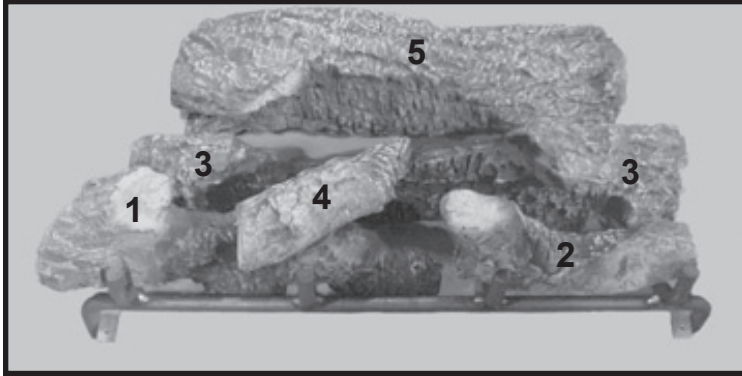

### Log Set Assembly

Part number list on following page.

IMPORTANT: THIS IS DATED INFORMATION. Parts must be ordered from a dealer or distributor. **Hearth and Home Technologies does not sell directly to consumers.** Provide model number and serial number when requesting service parts from your dealer or distributor.

**Stocked  
at Depot**

ITEM	DESCRIPTION	COMMENTS	PART NUMBER	
	<b>Log/Grate Assembly</b>		4031-090	Y
1	Front Left Log		SRV4031-273	
2	Front Right Log		SRV4031-274	
3	Middle Log		SRV4031-280	
4	Top Log		SRV4031-276	
5	Back Log		SRV4031-278	
6	Intake Cover Plate	No longer available	25844	
7	Intake Cover Gasket		4031-239	
8	Glass Latch Assembly	Pkg of 2	33858/2	Y
9	42 in. Drywall Lip		4031-207	
10	36 in. Visor Shield	No longer available	4031-237	
11	36 in. Glass Shield		4031-219	
12	Burner Assembly		4031-062	Y
13	Hearth Pan	No longer available	4031-497	
14	Glass Frame Assembly		GLA4031-095	Y
15	Screen Assembly		35106	Y
16	36 in. Hood	No longer available	4031-211	
17	Upper Grille Assembly		4031-082	
18	Lower Grille Assembly	No longer available	4031-078	
19	Valve Assembly NG		Refer to valve page	
20	Junction Box (plastic)		SRV4021-013	Y
21	Cover Plate		SRV4031-222	
22	Junction Box Radiation Shield		4031-193	
23	Nailing Flange	Qty 4 req	SRV31190	
	Inner Firebox Overlay	No longer available	4006-011	
	Shoulder Screws	Pkg of 25	501-836-25	Y
	Screen Bracket	No longer available	SRV28159	
	<b>Wool, Rock, Vermiculite</b>		4040-094	
	Lava Rock		4021-296	
	Mineral Wool		SRV14333	
	Vermiculite		28746	
	Conversion Kit NG	Pre GA1587914	CKVN	Y
		Post GA1587914	SCKVN-B	Y
	Conversion Kit LP	Pre GA1587914	CKVP	Y
		Post GA1587914	SCKVP-B	Y