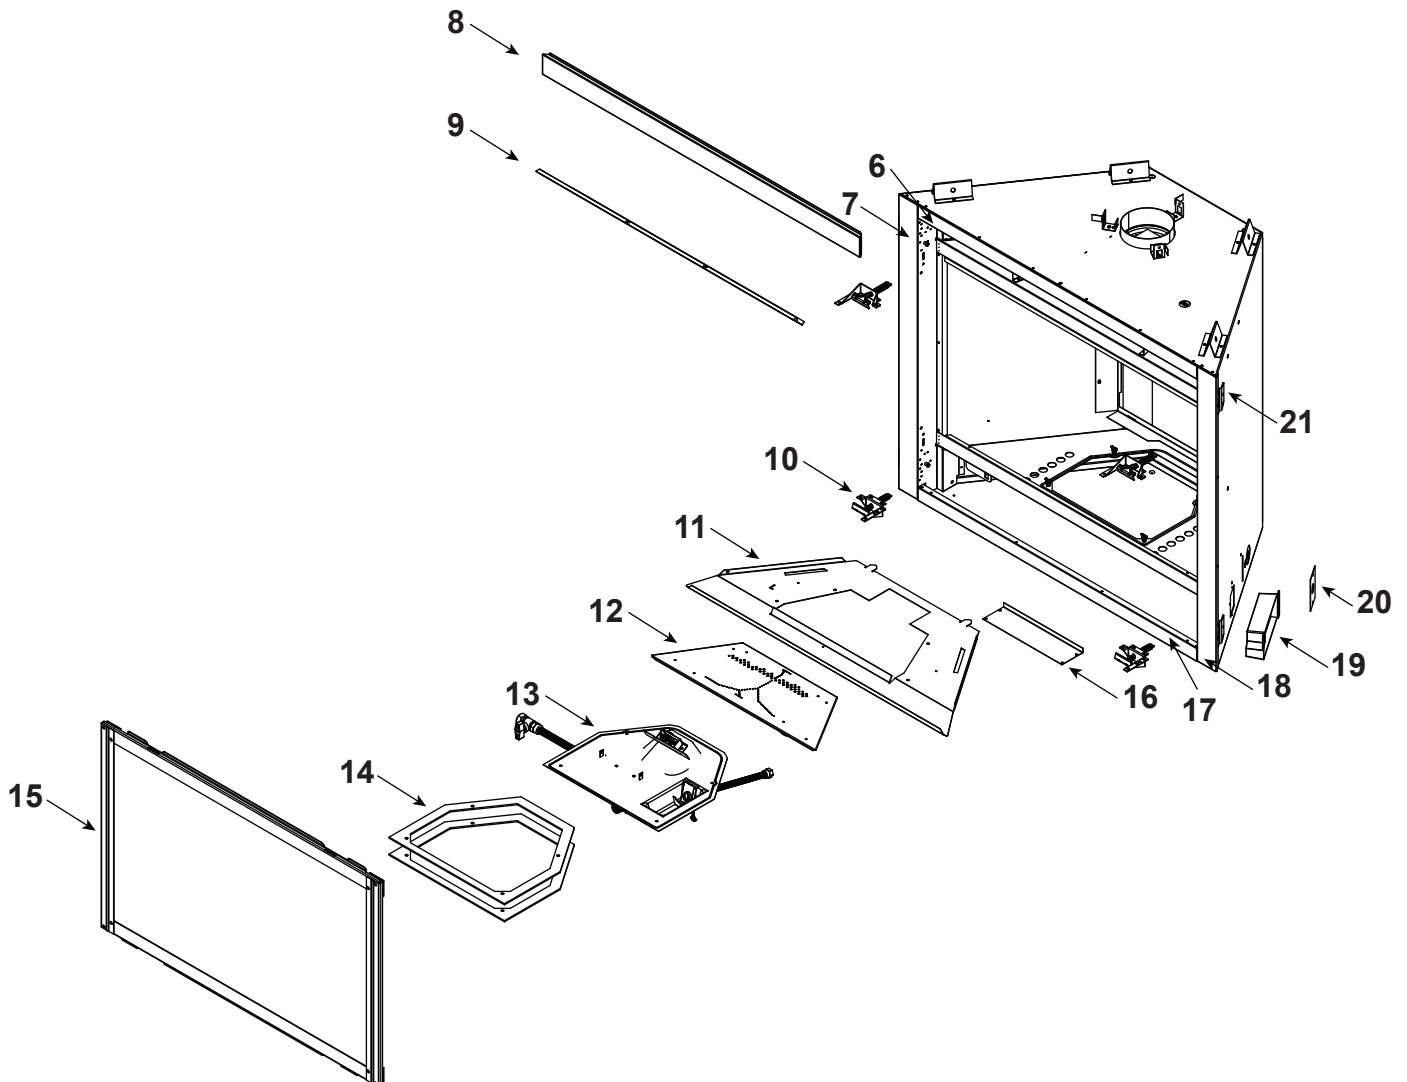

### Log Set Assembly

Part number list on following page.

IMPORTANT: THIS IS DATED INFORMATION. Parts must be ordered from a dealer or distributor. **Hearth and Home Technologies does not sell directly to consumers.** Provide model number and serial number when requesting service parts from your dealer or distributor.

Stocked  
at Depot

ITEM	DESCRIPTION	COMMENTS	PART NUMBER	
	Log Set Assembly		SRV2380-070	Y
1	Rear Log		SRV2380-071	
2	Front Left Log		SRV2380-072	
3	Front Right Log		SRV2380-073	
4	Top Log		SRV2380-074	
5	Middle Log		SRV2380-075	
6	Not replaceable must order overlay (CUST4018-001)		4055-194	
7			4055-133	
8	Dry Wall Lip		4031-205	
9	Glass Shield		4031-217	
10	Glass Latch Assembly	Qty 4 req	2382-400	Y
11	Hearth Pan		2380-111	
12	Burner Assembly		2380-007	Y
13	Valve Assembly		<b>Refer to valve page</b>	
14	Gasket, Valve Plate	Qty 2 req	4055-135	
15	Glass Frame Assembly		GLA2380-018	Y
16	Fan Shield		4031-289	
17	Not replaceable must order overlay (CUST4018-001)		4055-194	
18			4055-133	
19	Junction box		SRV2326-013	Y
20	Cover Plate		SRV4031-222	
21	Nailing Flange	Qty 4 req	SRV4044-161	
	Simon Front	Black	SIM-3630	
	High Limit Switch		SRV4021-383	Y
	Lava Rock Bag Assembly		SRV4040-094	
	Lava Rock, 3 lbs. Bag		4021-297	
	Mineral Wool		SRV14333	
	Thumb Screws	Pkg of 25	4021-558/25	Y
	Firebox Overlay Kit		<b>OVERLAY-NBV3630</b>	
	Touch-up Paint, Interior	<b>Pre LC6013112</b>	SRV4021-110	
		<b>Post LC6013111</b>	TUPB-12	
	Touch-up Paint, Exterior		TUPB-12	
	Conversion Kit NG		NGK-NOVUS-IFT	Y
	Conversion Kit Propane		LPK-NOVUS-IFT	Y
	Pilot Orifice NG		SRV593-528	Y
	Pilot Orifice Propane		SRV593-527	Y
	Regulator NG		NGK-DXV-50	Y
	Regulator Propane		SRVLPK-DXV-50	Y