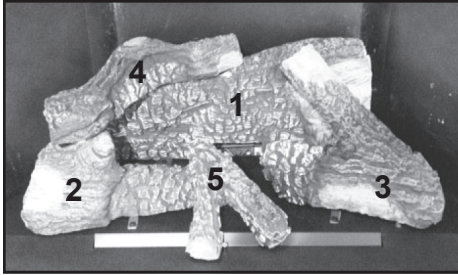

### Log Set Assembly

Part number list on following page.

IMPORTANT: THIS IS DATED INFORMATION. Parts must be ordered from a dealer or distributor. **Hearth and Home Technologies does not sell directly to consumers.** Provide model number and serial number when requesting service parts from your dealer or distributor.

Stocked  
at Depot

ITEM	DESCRIPTION	COMMENTS	PART NUMBER	
	Log Set Assembly		SRV2380-070	Y
1	Rear Log		SRV2380-071	
2	Front Left Log		SRV2380-072	
3	Front Right Log		SRV2380-073	
4	Top Log		SRV2380-074	
5	Middle Log		SRV2380-075	
6	Not replaceable must order overlay (CUST4018-001)		4055-194	
7			4055-133	
8	Dry Wall Lip		4031-205	
9	Glass Shield		4031-217	
10	Glass Latch Assembly	Qty 4 req	2382-400	Y
11	Hearth Pan		2380-111	
12	Burner Assembly		2380-007	Y
13	Valve Assembly		<b>Refer to valve page</b>	
14	Gasket, Valve Plate	Qty 2 req	4055-135	
15	Glass Frame Assembly		GLA2380-018	Y
16	Fan Shield		4031-289	
17	Not replaceable must order overlay (CUST4018-001)		4055-194	
18			4055-133	
19	Junction box		SRV2326-013	Y
20	Cover Plate		SRV4031-222	
21	Nailing Flange	Qty 4 req	SRV4044-161	
	Simon Front	Black	SIM-3630	
	High Limit Switch		SRV4021-383	Y
	Lava Rock Bag Assembly		SRV4040-094	
	Lava Rock, 3 lbs. Bag		4021-297	
	Mineral Wool		SRV14333	
	Thumb Screws	Pkg of 25	4021-558/25	Y
	Firebox Overlay Kit		<b>OVERLAY-NBV3630</b>	
	Touch-up Paint, Interior	<b>Pre LC6013112</b>	SRV4021-110	
		<b>Post LC6013111</b>	TUPB-12	
	Touch-up Paint, Exterior		TUPB-12	
	Conversion Kit NG		NGK-NOVUS-IFT	Y
	Conversion Kit Propane		LPK-NOVUS-IFT	Y
	Pilot Orifice NG		SRV593-528	Y
	Pilot Orifice Propane		SRV593-527	Y
	Regulator NG		NGK-DXV-50	Y
	Regulator Propane		SRVLPK-DXV-50	Y