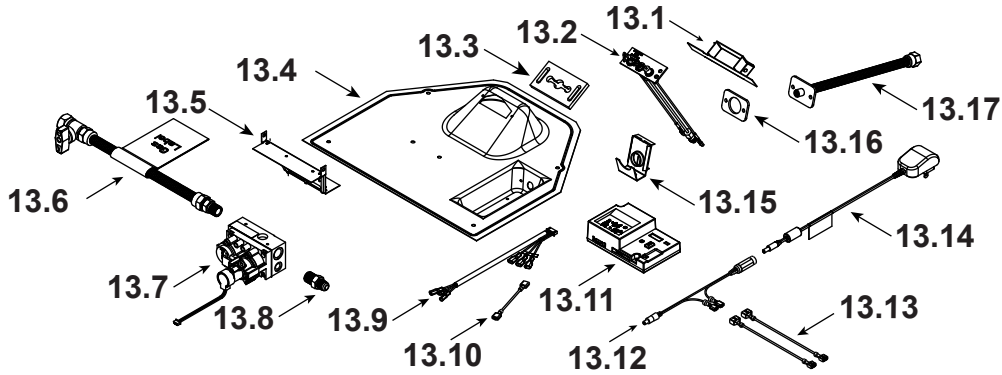

#13 Valve Assembly

IMPORTANT: THIS IS DATED INFORMATION. Parts must be ordered from a dealer or distributor. **Hearth and Home Technologies does not sell directly to consumers.** Provide model number and serial number when requesting service parts from your dealer or distributor.

Stocked at Depot

ITEM	DESCRIPTION	COMMENTS	PART NUMBER	
13.1	Pilot Shield		2382-131	
13.2	Pilot Assembly NG		SRV2090-012	Y
	Pilot Assembly Propane		2090-013	Y
13.3	Gasket, Pilot Assembly		4021-042	
13.4	Seal Plate Assembly		2382-584	
13.5	Valve Bracket		4055-205	
13.6	Flex Ball Valve Assembly		SRV302-320	Y
	Valve NG		SRV2166-302	Y
	Valve Propane		2166-303	Y
13.8	Brass Fitting	Pkg of 5	303-315/5	Y
13.9	Wire Harness, IFT 6 Pin		SRV2326-132	Y
13.10	Jumper Wire		2155-003	Y
13.11	Module, IFT Control		SRV2326-130	Y
13.12	Jumper Wire, Wall Switch		SRV2179-300	Y
13.13	Wire Assembly, High Temp Limit Switch	Qty 2 req	SRV34937	Y
13.14	Transformer		SRV2326-131	Y
13.15	Air Shutter Assembly		SRV4055-202	Y
13.16	Gasket, Bulkhead		4021-429	
13.17	Bulkhead, Flexible		4021-512	Y
	Wire Assembly , Wall Switch		SRV2118-170	Y
	Orifice NG (.083)		4021-435	Y
	Orifice Propane (.053)		4021-426	Y