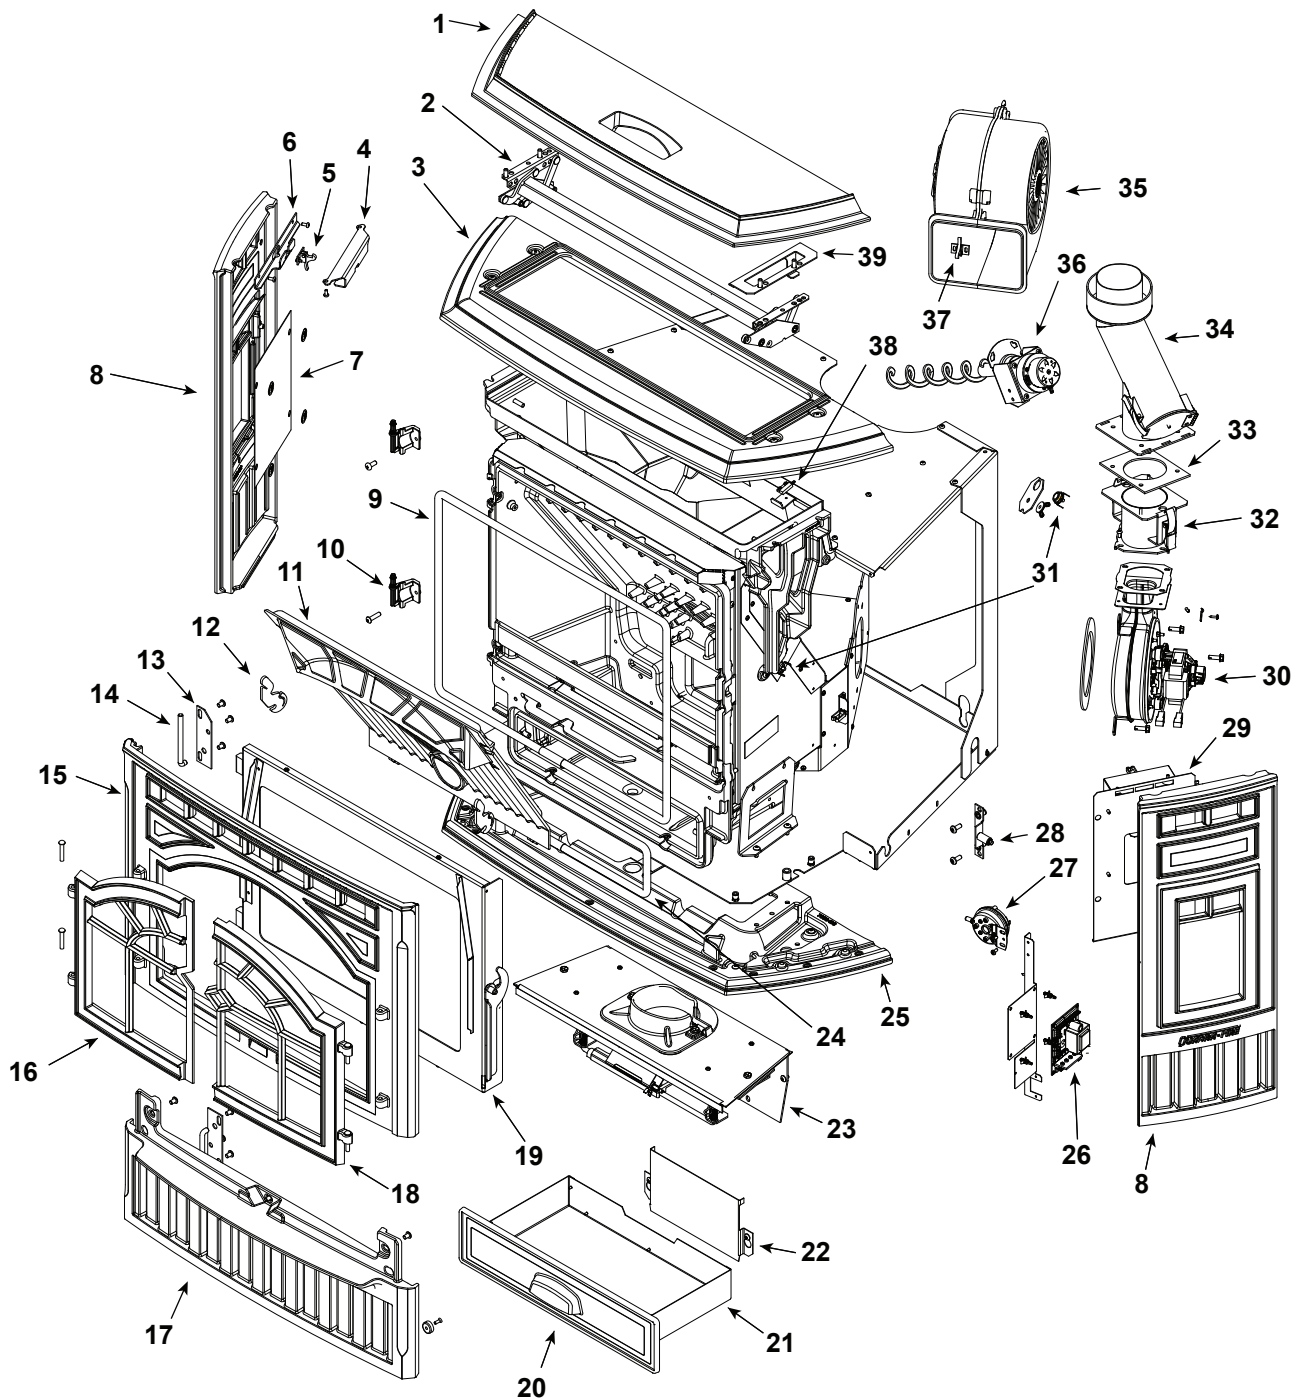

MTVI-E2-CSB, MTVI-E2-MBK, MTVI-E2-PMH

Part number list on following pages.