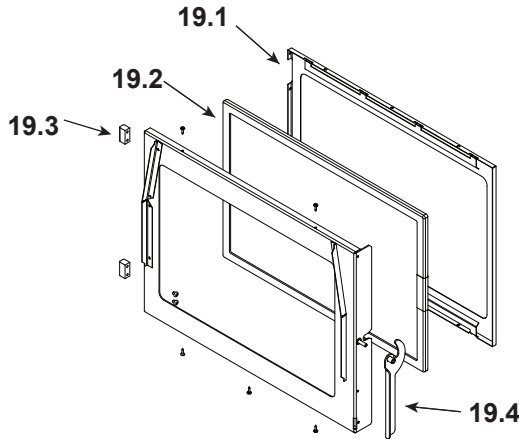

#19 Door Assembly