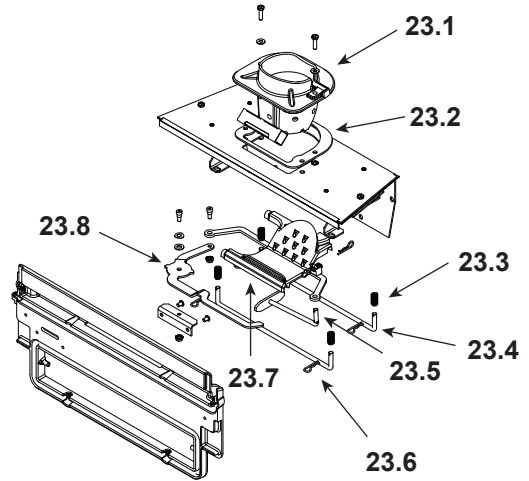

#23 Firepot Riser Assembly

IMPORTANT: THIS IS DATED INFORMATION. Parts must be ordered from a dealer or distributor. **Hearth and Home Technologies does not sell directly to consumers.** Provide model number and serial number when requesting service parts from your dealer or distributor.

Stocked at Depot

ITEM	DESCRIPTION	COMMENTS	PART NUMBER	
19	Door Assembly		SRV7080-015	
19.1	Glass Retainer		SRV7034-136	
19.2	Glass Assembly	21" W x 14" H	SRV7034-007	Y
19.3	Hinge, Female		SRV450-2910	
19.4	Door Latch Assembly		SRV413-5200	
	Gasket, Channel 3 Mm X 32 - Field Cut to Size	10 Ft	7000-377/10	Y
20	Ash Pan Door		7034-133	
21	Ash Pan Assembly		SRV7034-069	
	Twin Ball catch		SRV7000-532	Y
22	Intake Shield		SRV7034-224	Y
23	Firepot Riser Assembly (Does Not Include Floor Lever Assembly)		SRV7080-002	
23.1	Firepot Assembly		SRV7034-072B	Y
23.2	Gasket, Firepot		SRV7034-190	Y
23.3	Spring	Pkg of 4	7000-513/4	Y
23.4	Rail, Auto-Clean		SRV7034-152	Y
23.5	Plow Weldment, Auto-Clean		SRV7034-024	Y
23.6	Hitch Pin Clip 3/32	Pkg of 10	7000-374/10	Y
23.7	Firepot Bottom		SRV7034-153	Y
23.8	Firepot Floor Lever Assembly (Not Included w/Firepot Riser Assembly)		SRV7080-018	Y

Additional service part numbers appear on following page.