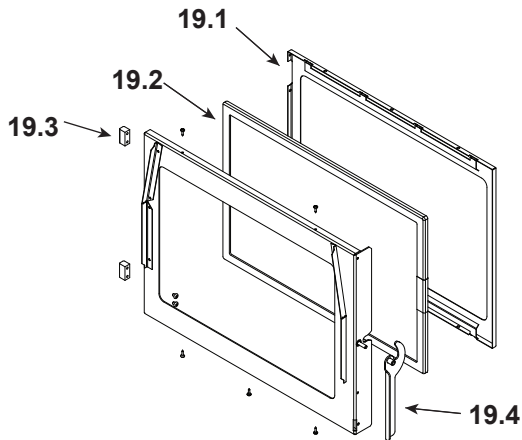

#19 Door Assembly