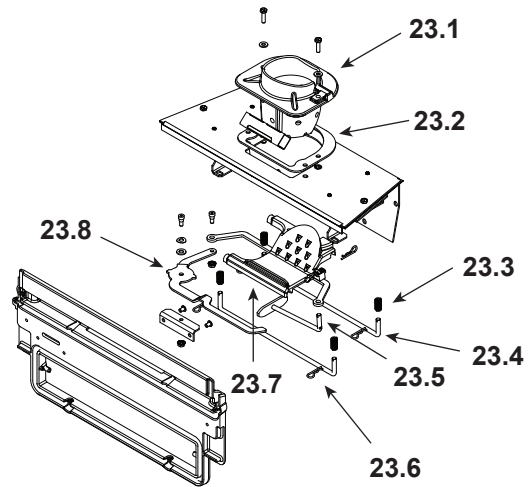

#23 Firepot Riser Assembly

IMPORTANT: THIS IS DATED INFORMATION. Parts must be ordered from a dealer or distributor. **Hearth and Home Technologies does not sell directly to consumers.** Provide model number and serial number when requesting service parts from your dealer or distributor.

Stocked at Depot

ITEM	DESCRIPTION	COMMENTS	PART NUMBER	
19	Door Assembly		SRV7080-015	
19.1	Glass Retainer		SRV7034-136	
19.2	Glass Assembly	21" W x 14" H	SRV7034-007	Y
19.3	Hinge, Female		SRV450-2910	
19.4	Door Latch Assembly		SRV413-5200	
	Gasket, Channel 3 Mm X 32 - Field Cut to Size	10 Ft	7000-377/10	Y
20	Ash Pan Door		7034-133	
21	Ash Pan Assembly		SRV7034-069	
	Twin Ball catch		SRV7000-532	Y
22	Intake Shield		SRV7034-224	Y
23	Firepot Riser Assembly (Does Not Include Floor Lever Assembly)		SRV7080-082	
23.1	Firepot Assembly		SRV7080-083	Y
23.2	Gasket, Firepot		SRV7034-190	Y
23.3	Spring	Pkg of 4	7000-513/4	Y
23.4	Rail, Auto-Clean		SRV7034-152	Y
23.5	Plow Weldment, Auto-Clean		SRV7034-024	Y
23.6	Hitch Pin Clip 3/32	Pkg of 10	7000-374/10	Y
23.7	Firepot Bottom		SRV7034-153	Y
23.8	Firepot Floor Lever Assembly (Not Included w/Firepot Riser Assembly)		SRV7080-018	Y

Additional service part numbers appear on following page.