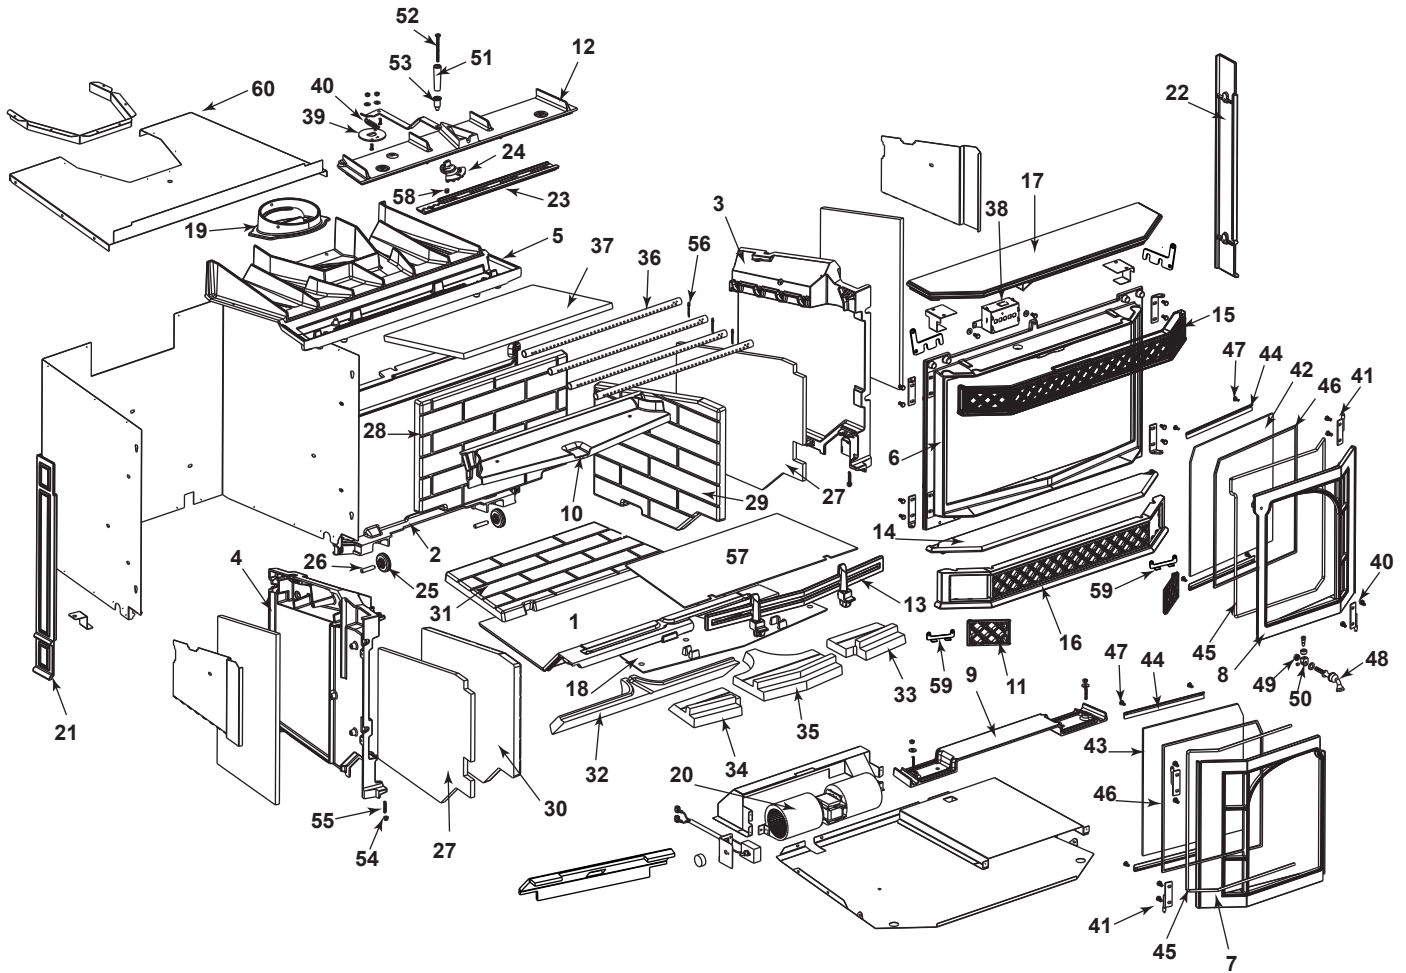

Merrimack Large Wood Insert

Beginning Manufacturing Date: N/A  
Ending Manufacturing Date: Feb 2020

MERRICB (Classic Black)  
Last Serial# HF1461108

Part number list on following page.

IMPORTANT: THIS IS DATED INFORMATION. Parts must be ordered from a dealer or distributor. **Hearth and Home Technologies does not sell directly to consumers.** Provide model number and serial number when requesting service parts from your dealer or distributor.