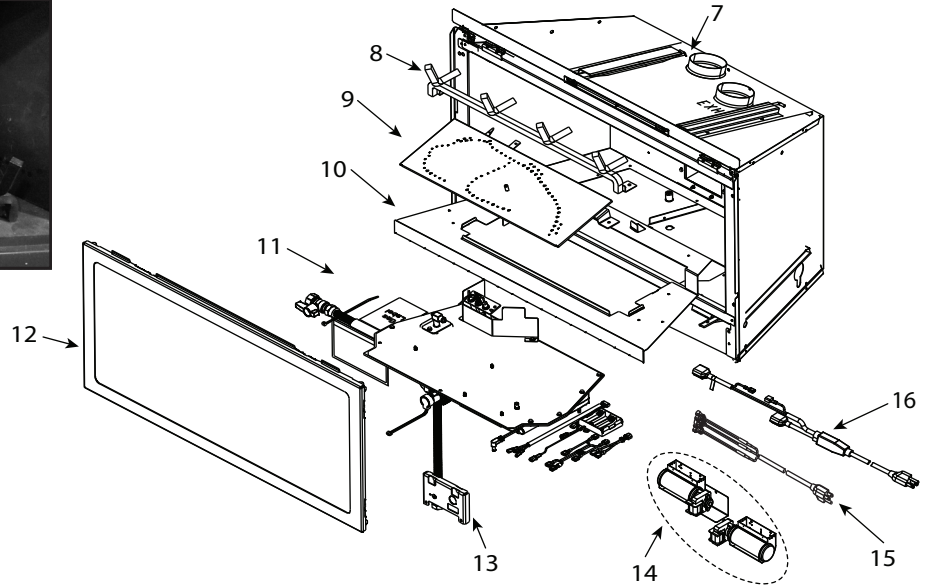

Service Parts

MDVI35IN, MDVI35IL

Ruby 35" Gas Insert - DV

Beginning Manufacturing Date: April 2016
Ending Manufacturing Date: Feb 2019

Log Set Assembly

IMPORTANT: THIS IS DATED INFORMATION. Parts must be ordered from a dealer or distributor. **Hearth and Home Technologies does not sell directly to consumers.** Provide model number and serial number when requesting service parts from your dealer or distributor.

Stocked at Depot

ITEM	DESCRIPTION	COMMENTS	PART NUMBER	
	Log Assembly		LOGSMDVI35	Y
1	Log 1		SRV2218-701	
2	Log 2		SRV2218-704	
3	Log 3		SRV2218-705	
4	Log 4		SRV2218-702	
5	Log 5		SRV2218-703	
6	Log 6		SRV2218-706	
	Termination Plate Assembly		2205-013	
	Flex Pipe Handle	No Longer Available	438-351	
	Gasket		2206-178	
8	Grate Assembly	No Longer Available	SRV2205-016-BK	
9	Burner Assembly		SRV2205-008-BK	Y
10	Base Pan	No Longer Available	SRV2205-131-BK	
11	Valve Assembly		Refer to valve page.	
12	Glass Door Assembly		GLA-2205	Y
13	Control Panel	No Longer Available	SRV2205-129-BK	
14	Blower Assembly		GFK210MAJ	
15	Wire Assembly		2206-068	Y
16	Cord Assembly		2201-017	Y
	Fuse Wire Assembly		2206-085	Y