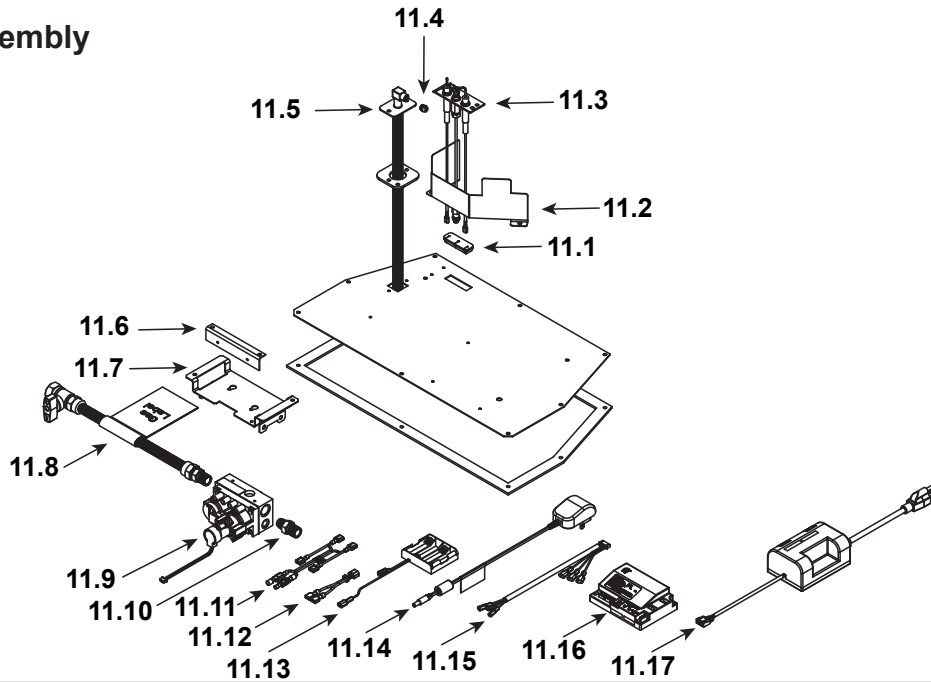

#11 Valve Assembly

IMPORTANT: THIS IS DATED INFORMATION. Parts must be ordered from a dealer or distributor. **Hearth and Home Technologies does not sell directly to consumers.** Provide model number and serial number when requesting service parts from your dealer or distributor.

Stocked at Depot

ITEM	DESCRIPTION	COMMENTS	PART NUMBER	
11.1	Grommet, 3 Hole		SRV2118-420	
11.2	Pilot Shield	No Longer Available	SRV2206-120-BK	
11.3	Pilot Assembly NG		2202-013	Y
	Pilot Assembly Propane		2202-014	Y
11.4	Orifice NG (#33C)		582-833	Y
	Orifice Propane (#51C)		582-851	Y
11.5	Flexible Gas Connector		530-302A	Y
11.6	Control Panel Bracket	No Longer Available	SRV2205-128	
11.7	Valve Bracket		SRV2205-146	
11.8	Flex Ball Valve Assembly		SRV302-320	Y
11.9	Valve NG		SRV2166-302	Y
	Valve Propane		2166-303	Y
11.10	Brass Connector	Pkg of 5	303-315/5	Y
11.11	Remote Jumper Wire		2103-013	Y
11.12	Jumper Wire		SRV2187-198	Y
11.13	Battery Pack		SRV2166-323	Y
11.14	Power Supply		2326-131	Y
11.15	Wire Harness		2166-304	Y
11.16	Module		2166-347	Y
11.17	AUX RC200		2166-325	Y

Additional service part numbers appear on following page.