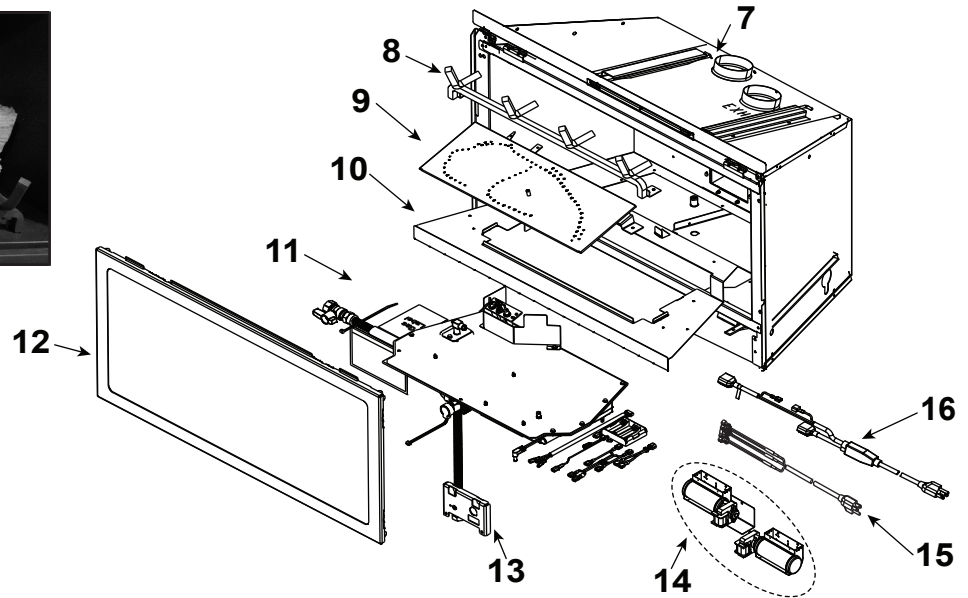

Service Parts

MDVI30IN, MDVI30IL

Ruby 30" Gas Insert - DV

Beginning Manufacturing Date: April 2016

Ending Manufacturing Date: Feb 2019

Log Set Assembly

IMPORTANT: THIS IS DATED INFORMATION. Parts must be ordered from a dealer or distributor. **Hearth and Home Technologies does not sell directly to consumers.** Provide model number and serial number when requesting service parts from your dealer or distributor.

Stocked at Depot

ITEM	DESCRIPTION	COMMENTS	PART NUMBER	Stocked at Depot
	Log Assembly		LOGSMDVI30	Y
1	Log 1		SRV2219-701	
2	Log 2		SRV2219-704	
3	Log 3		SRV2219-703	
4	Log 4		SRV2219-702	
5	Log 5		SRV2219-705	
6	Log 6		SRV2219-706	
7	Termination Plate Assembly		2206-013	
	Flex Pipe Handle	No Longer Available	438-351	
	Gasket		2206-178	
8	Grate Assembly	No Longer Available	SRV2206-016-BK	
9	Burner Assembly		SRV2206-008-BK	Y
10	Base Pan	No Longer Available	SRV2206-127-BK	
11	Valve Assembly		Refer to valve page	
12	Glass Door Assembly	No Longer Available	GLA-2206	
13	Control Panel	No Longer Available	SRV2205-129-BK	
14	Blower Assembly		GFK210MAJ	
15	Wire Assembly		2206-068	Y
16	Cord Assembly		2201-017	Y
	Fuse Wire Assembly	Qty 2 req	2206-085	Y

Stocked at Depot

ITEM	" flex Tube Assembly	COMMENTS	PART NUMBER	
11.1	Grommet, 3 Hole		SRV2118-420	
11.2	Pilot Shield	No Longer Available	SRV2206-120-BK	
11.3	Pilot Assembly NG		2202-013	Y
	Pilot Assembly Propane		2202-014	Y
11.4	Orifice NG (#36C)		582-836	Y
	Orifice Propane (#52C)		SRV582-852	Y
11.5	Flexible Gas Connector		530-302A	Y
11.6	Control Panel Bracket	No Longer Available	SRV2205-128	
11.7	Valve Bracket		SRV2205-146	
11.8	Flex Ball Valve Assembly		SRV302-320	Y
11.9	Valve NG		SRV2166-302	Y
	Valve Propane		2166-303	Y
11.10	Brass Connector	Pkg of 5	303-315/5	Y
11.11	Remote Jumper Wire		2103-013	Y
11.12	Jumper Wire		SRV2187-198	Y
11.13	Battery Pack		SRV2166-323	Y
11.14	Power Supply		SRV2326-131	Y
11.15	Wire Harness		2166-304	Y
11.16	Module		2166-347	Y
11.17	AUX RC200		2166-325	Y