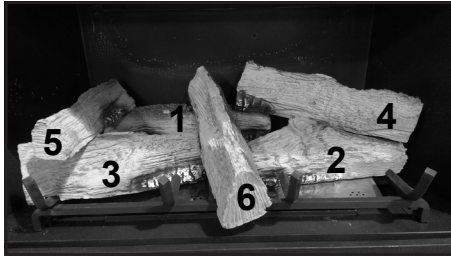

Service Parts

MDVI30IN, MDVI30IL

Ruby 30" Gas Insert - DV

Beginning Manufacturing Date: April 2016

Ending Manufacturing Date: Feb 2019

Log Set Assembly

IMPORTANT: THIS IS DATED INFORMATION. Parts must be ordered from a dealer or distributor. **Hearth and Home Technologies does not sell directly to consumers.** Provide model number and serial number when requesting service parts from your dealer or distributor.

Stocked at Depot

ITEM	DESCRIPTION	COMMENTS	PART NUMBER	Stocked at Depot
	Log Assembly		LOGSMDVI30	Y
1	Log 1		SRV2219-701	
2	Log 2		SRV2219-704	
3	Log 3		SRV2219-703	
4	Log 4		SRV2219-702	
5	Log 5		SRV2219-705	
6	Log 6		SRV2219-706	
7	Termination Plate Assembly		2206-013	
	Flex Pipe Handle	No Longer Available	438-351	
	Gasket		2206-178	
8	Grate Assembly	No Longer Available	SRV2206-016-BK	
9	Burner Assembly		SRV2206-008-BK	Y
10	Base Pan	No Longer Available	SRV2206-127-BK	
11	Valve Assembly		Refer to valve page	
12	Glass Door Assembly	No Longer Available	GLA-2206	
13	Control Panel	No Longer Available	SRV2205-129-BK	
14	Blower Assembly		GFK210MAJ	
15	Wire Assembly		2206-068	Y
16	Cord Assembly		2201-017	Y
	Fuse Wire Assembly	Qty 2 req	2206-085	Y