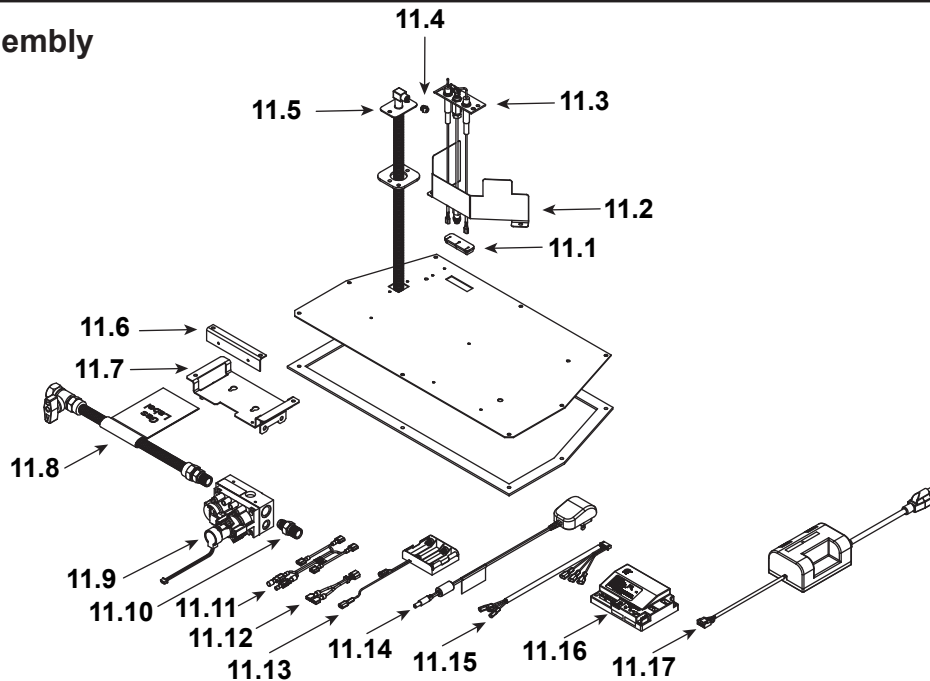

#11 Valve Assembly

IMPORTANT: THIS IS DATED INFORMATION. Parts must be ordered from a dealer or distributor. **Hearth and Home Technologies does not sell directly to consumers.** Provide model number and serial number when requesting service parts from your dealer or distributor.

Stocked at Depot

ITEM	" flex Tube Assembly	COMMENTS	PART NUMBER	
11.1	Grommet, 3 Hole		SRV2118-420	
11.2	Pilot Shield	No Longer Available	SRV2206-120-BK	
11.3	Pilot Assembly NG		2202-013	Y
	Pilot Assembly Propane		2202-014	Y
11.4	Orifice NG (#36C)		582-836	Y
	Orifice Propane (#52C)		SRV582-852	Y
11.5	Flexible Gas Connector		530-302A	Y
11.6	Control Panel Bracket	No Longer Available	SRV2205-128	
11.7	Valve Bracket		SRV2205-146	
11.8	Flex Ball Valve Assembly		SRV302-320	Y
11.9	Valve NG		SRV2166-302	Y
	Valve Propane		2166-303	Y
11.10	Brass Connector	Pkg of 5	303-315/5	Y
11.11	Remote Jumper Wire		2103-013	Y
11.12	Jumper Wire		SRV2187-198	Y
11.13	Battery Pack		SRV2166-323	Y
11.14	Power Supply		SRV2326-131	Y
11.15	Wire Harness		2166-304	Y
11.16	Module		2166-347	Y
11.17	AUX RC200		2166-325	Y

Additional service part numbers appear on following page.