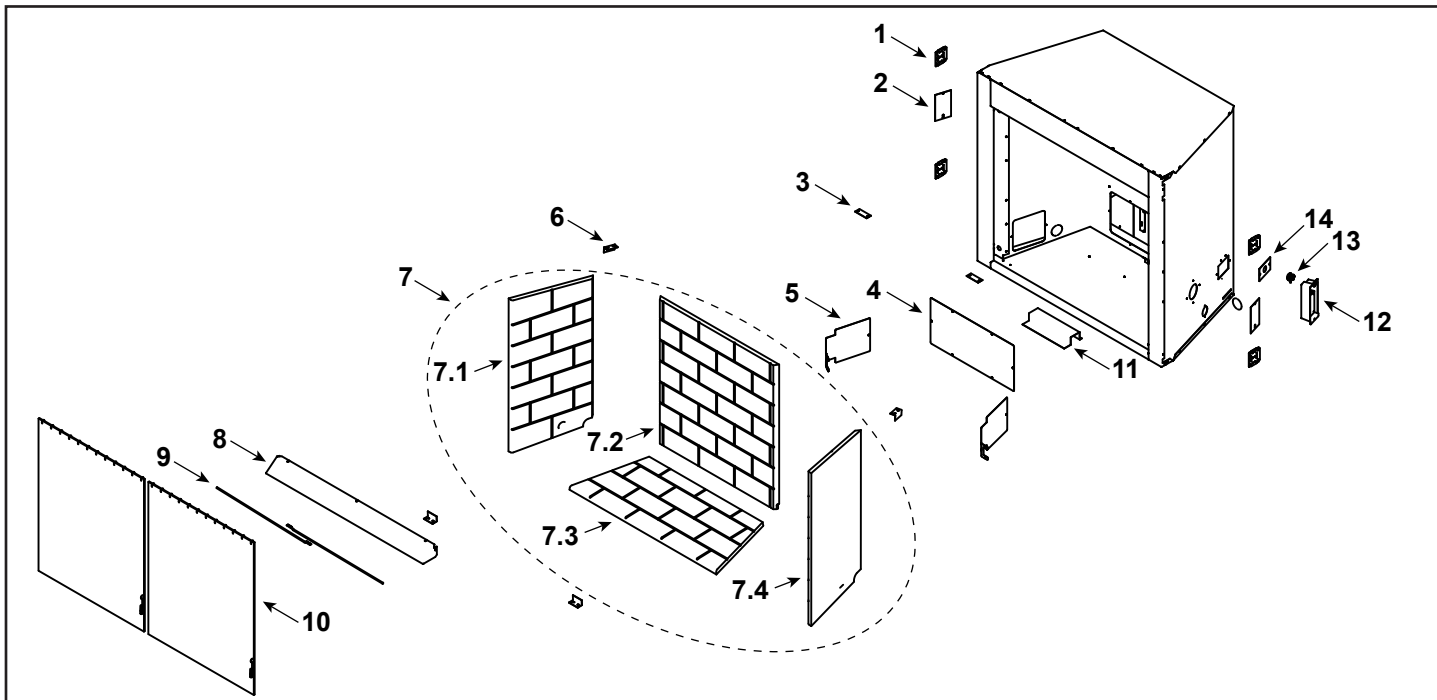

Lo-Rider
42" Vent Free Fireplace

IMPORTANT: THIS IS DATED INFORMATION. Parts must be ordered from a dealer or distributor. **Hearth and Home Technologies does not sell directly to consumers.** Provide model number and serial number when requesting service parts from your dealer or distributor.

Stocked at Depot

ITEM	DESCRIPTION	COMMENTS	PART NUMBER	
1	Nailing Flange	Qty 4 req	SRV31190	
2	Junction Box Cover Plate	Qty 2 req	SRV26548	
3	Plate, Socket	Qty 2 req	SRV4607-144	
4	Firebox, Rear Access Panel		SRV4607-110	
5	Firebox, Left/Right Access	Qty 2 req	SRV4607-111	
6	Bracket, Brick Front	Qty 4 req	71D0124K	
7	Refractory			
7.1	Refractory, Left Basic		SRV4608-701	
7.2	Refractory, Back Basic		SRV4608-703	
7.3	Refractory, Hearth		SRV4608-706	
7.4	Refractory, Right Basic		SRV4608-702	
8	Canopy		SRV4611-107	
9	Firescreen Rod	Qty 2 req	SRV4010-102	
10	Screen, Panel (24" W x 30" H)	Qty 2 req	SRV4611-200	
11	Blower Base		SRV4607-143	
12	Junction Box	Plastic	SRV4021-013	Y
13	Clamp Connector		SRV230-1670	
14	Junction Box Cover	Qty 2 req	SRV4604-103	
	Firebox Touch Up Paint		SRV4021-110	
	Gloss Black Corvel Aerosol		71479