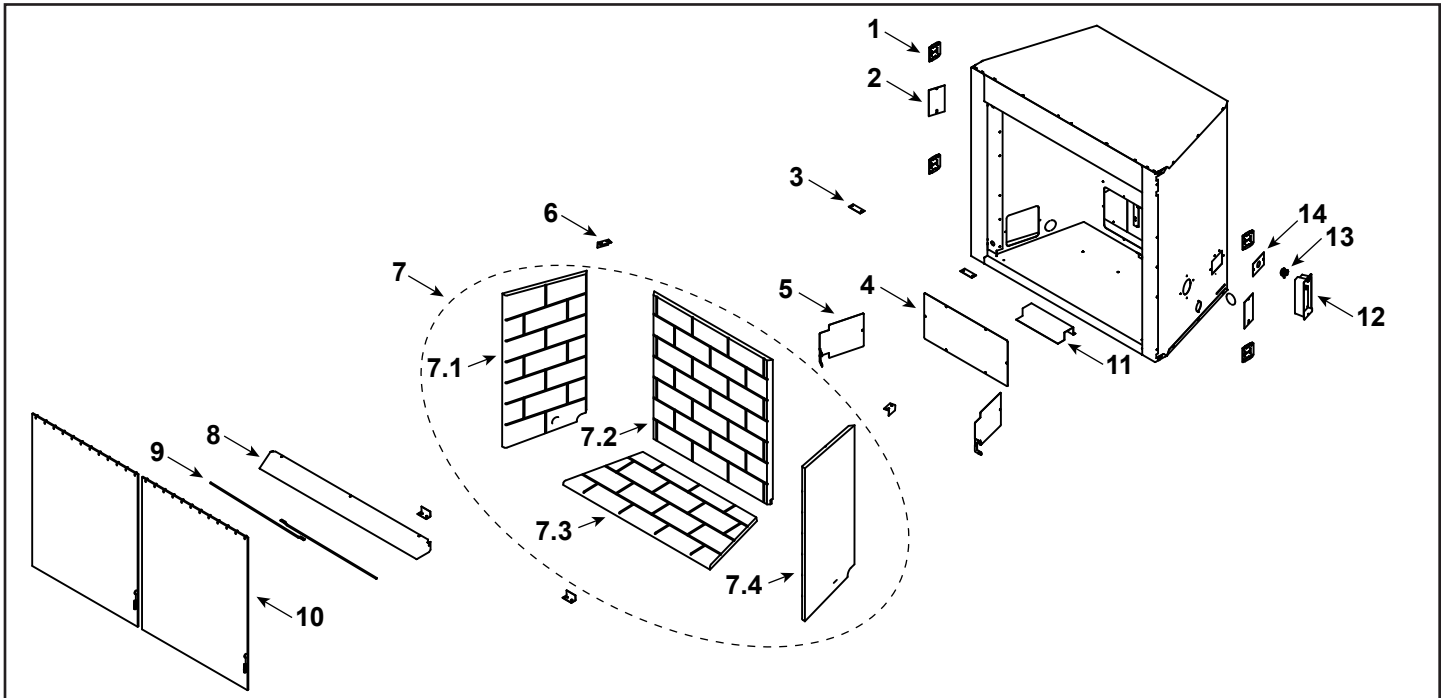

Lo-Rider 36" Vent Free Fireplace

Beginning Manufacturing Date: July 2018
Ending Manufacturing Date: Aug 2021

IMPORTANT: THIS IS DATED INFORMATION. Parts must be ordered from a dealer or distributor. **Hearth and Home Technologies does not sell directly to consumers.** Provide model number and serial number when requesting service parts from your dealer or distributor.

**Stocked
at Depot**

ITEM	DESCRIPTION	COMMENTS	PART NUMBER	
1	Nailing Flange	Qty 4 req	SRV31190	
2	Junction Box Cover Plate	Qty 2 req	SRV26548	
3	Plate, Socket	Qty 2 req	SRV4607-144	
4	Firebox, Rear Access Panel		SRV4607-110	
5	Firebox, Left/Right Access	Qty 2 req	SRV4607-111	
6	Bracket, Brick Front	Qty 4 req	71D0124K	
7	Refractory			
7.1	Refractory, Left Basic		SRV4608-701	
7.2	Refractory, Back Basic		SRV4608-700	
7.3	Refractory, Hearth		SRV4608-705	
7.4	Refractory, Right Basic		SRV4608-702	
8	Canopy		SRV4607-107	
9	Firescreen Rod	Qty 2 req	SRV12052	
10	Screen, Panel (24" W x 30" H)	Qty 2 req	SRV26D4563	
11	Blower Base		SRV4607-143	
12	Junction Box	Plastic	SRV4021-013	Y
13	Clamp Connector		SRV230-1670	
14	Junction Box Cover	Qty 2 req	SRV4604-103	
	Firebox Touch Up Paint		SRV4021-110	
	Gloss Black Corvel Aerosol		71479