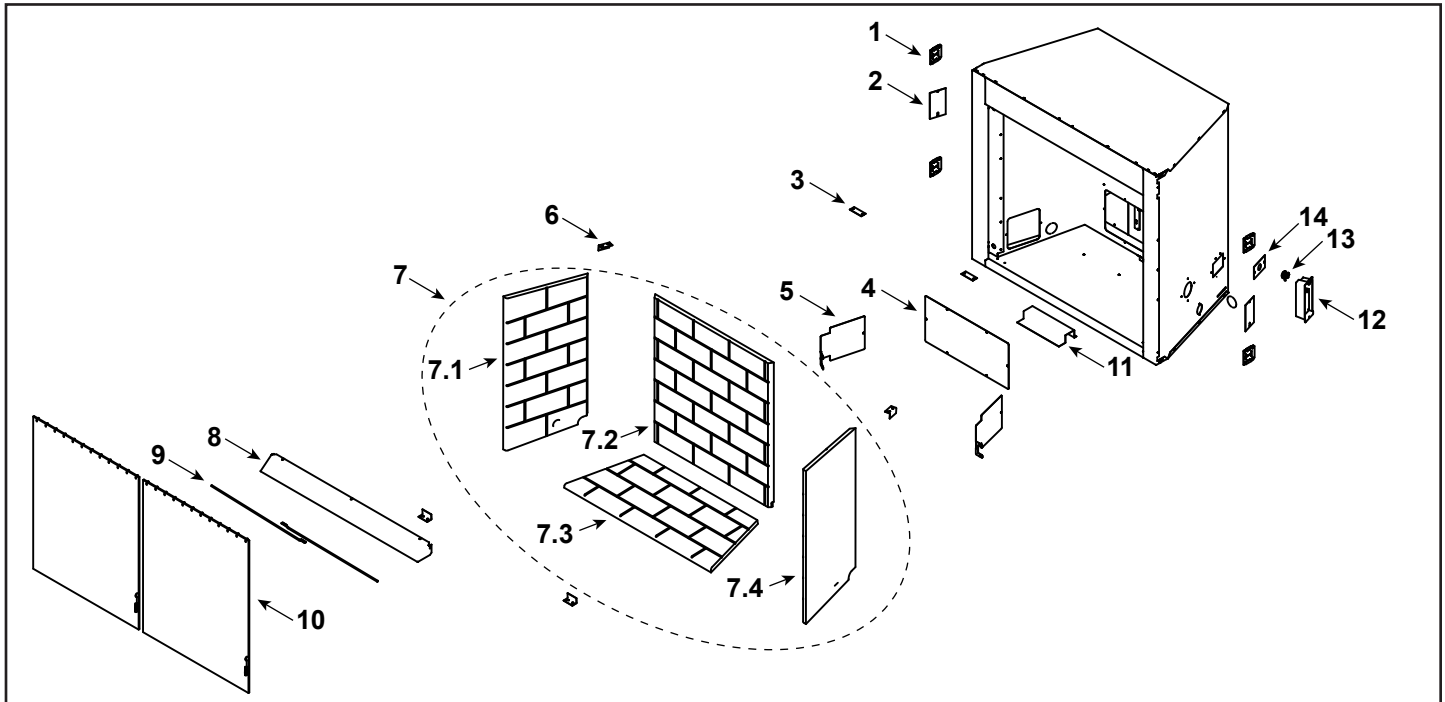

Lo-Rider
32" Vent Free Fireplace

Beginning Manufacturing Date: July 2018
Ending Manufacturing Date: Aug 2021

IMPORTANT: THIS IS DATED INFORMATION. Parts must be ordered from a dealer or distributor. **Hearth and Home Technologies does not sell directly to consumers.** Provide model number and serial number when requesting service parts from your dealer or distributor.

Stocked at Depot

ITEM	DESCRIPTION	COMMENTS	PART NUMBER	
1	Nailing Flange	Qty 4 req	SRV31190	
2	Junction Box Cover Plate	Qty 2 req	SRV26548	
3	Plate, Socket	Qty 2 req	SRV4607-144	
4	Firebox, Rear Access Panel		SRV4607-110	
5	Firebox, Left/Right Access	Qty 2 req	SRV4607-111	
6	Bracket, Brick Front	Qty 4 req	71D0124K	
7	Refractory			
7.1	Refractory, Left Basic		SRV4608-701	
7.2	Refractory, Back Basic		SRV4608-704	
7.3	Refractory, Hearth		SRV4608-707	
7.4	Refractory, Right Basic		SRV4608-702	
8	Canopy		SRV4612-107	
9	Firescreen Rod	Qty 2 req	26D01232K	
10	Screen, Panel (24" W x 30" H)	Qty 2 req	SRV26D4563	
11	Blower Base		SRV4607-143	
12	Junction Box	Plastic	SRV4021-013	Y
13	Clamp Connector		SRV230-1670	
14	Junction Box Cover	Qty 2 req	SRV4604-103	
	Firebox Touch Up Paint		SRV4021-110	
	Gloss Black Corvel Aerosol		71479