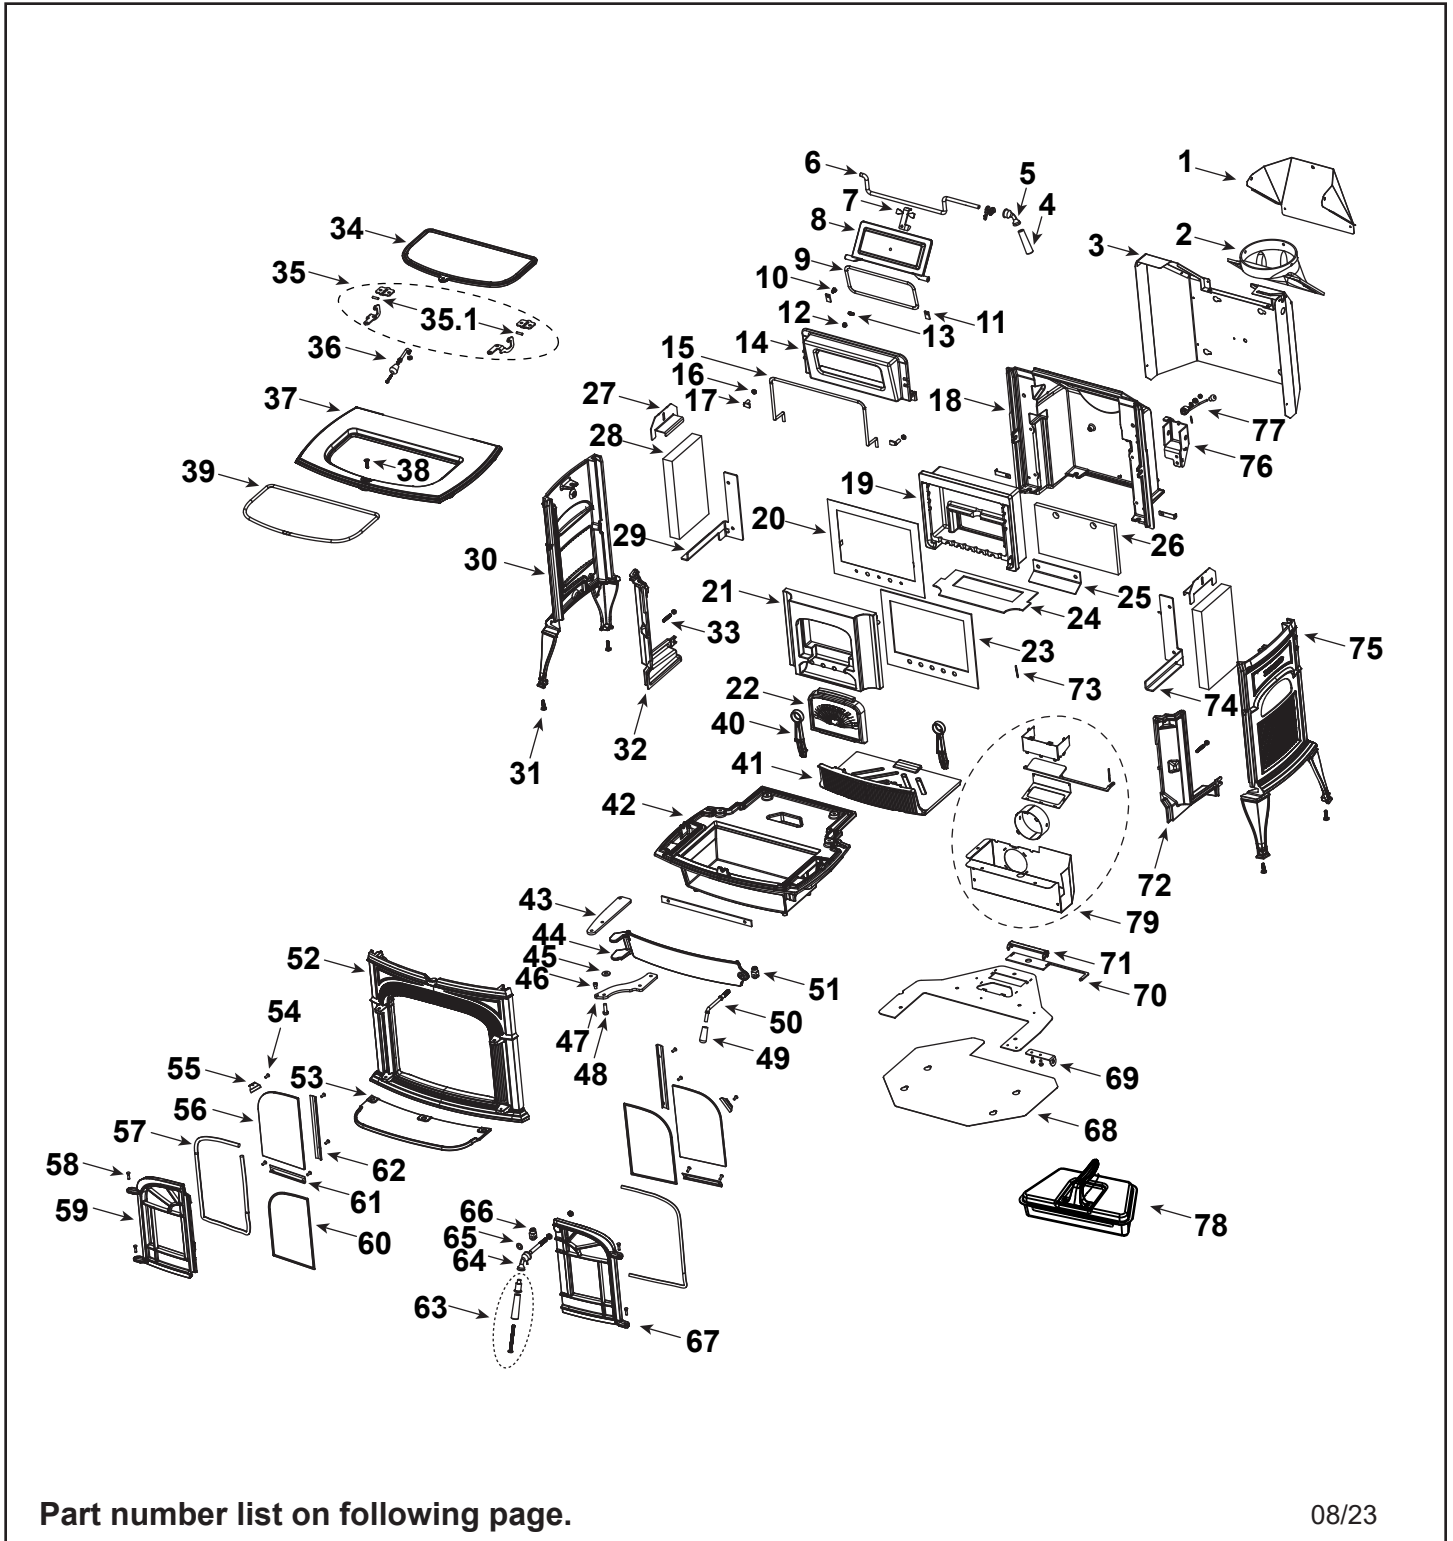

- 0002115 (Classic Black)
- 0002116 (Biscuit) - Ending Manufacturing Date: Feb 2022
- 0002117 (Majolica Brown)
- 0002118 (Bordeaux)
- 0002119 (Twilight)
- 0002115T (Classic Black w/Transition Doors)

IMPORTANT: THIS IS DATED INFORMATION. Parts must be ordered from a dealer or distributor. **Hearth and Home Technologies does not sell directly to consumers.** Provide model number and serial number when requesting service parts from your dealer or distributor.

**Stocked
at Depot**

ITEM	DESCRIPTION	COMMENTS	PART NUMBER	
1	Heatshield Flue	30007358A		Y
2	Flue Collar	Classic Black	1306561A	
		Biscuit	30003181A	
		Majolica Brown	1306561-31A	
		Bordeaux	30006713A	
		Twilight	1306561-30A	
	Flue Collar Gasket	15 Ft	1-00-30002422	Y
3	Shroud Rear		30007428A	
4	Damper Handle	Wood	1600664	Y
5	Damper Steel Handle		30002720A	
6	Damper Rod		1602523	
7	Damper Adjuster		30007407A	Y
8	Damper		30007388A	Y
9	Gasket, Fiberglass 3/8 Black	15 Ft	1-00-30002422	Y
10	HCS 1/4-20 x 3/8 Z 5-BIN	Pkg of 10	1201337-10	
11	Damper Tab (Qty 2 req)	Pkg of 10	1601488-10	
12	FHN 1/4-20 Z 5-BIN	Pkg of 10	1203210-10	
13	SSS CP 1/4-20 x 1-BIN	Pkg of 10	1200436-10	
14	Damper Housing		30007293A	Y
15	Gasket, Fiberglass 1/4 RD PSA	15 Ft	1-00-2312	Y
16	FHN 3/8-16 Z-BIN (Qty 2 req)	Pkg of 10	1203161-10	
17	Weld SCR 3/8-16x1, Black (Qty 2 req)	Pkg of 10	1201583-10	
18	Back		30007292A	
	Gasket, Fiberglass 3/8 Black	15 Ft	1-00-30002422	Y
19	Refractory Engine		30007299A	Y
20	Retainer SS/Gasket		30007305A	Y
21	Refractory Fireback		30007300A	Y
22	Refractory Cover		30007301A	Y
23	Gasket, 1/8 Ceramic Paper		30007304A	Y
24	Refractory Gasket		30007381A	Y
25	Deflector		30007390A	
26	Insulation Rear		30007367A	
27	Refractory Upper Bracket	Qty 2 req	30007353A	Y
28	Refractory Side	Qty 2 req	30007302A	Y
29	Refractory Lower LT Bracket		30007307A	Y

Additional service part numbers appear on following page.