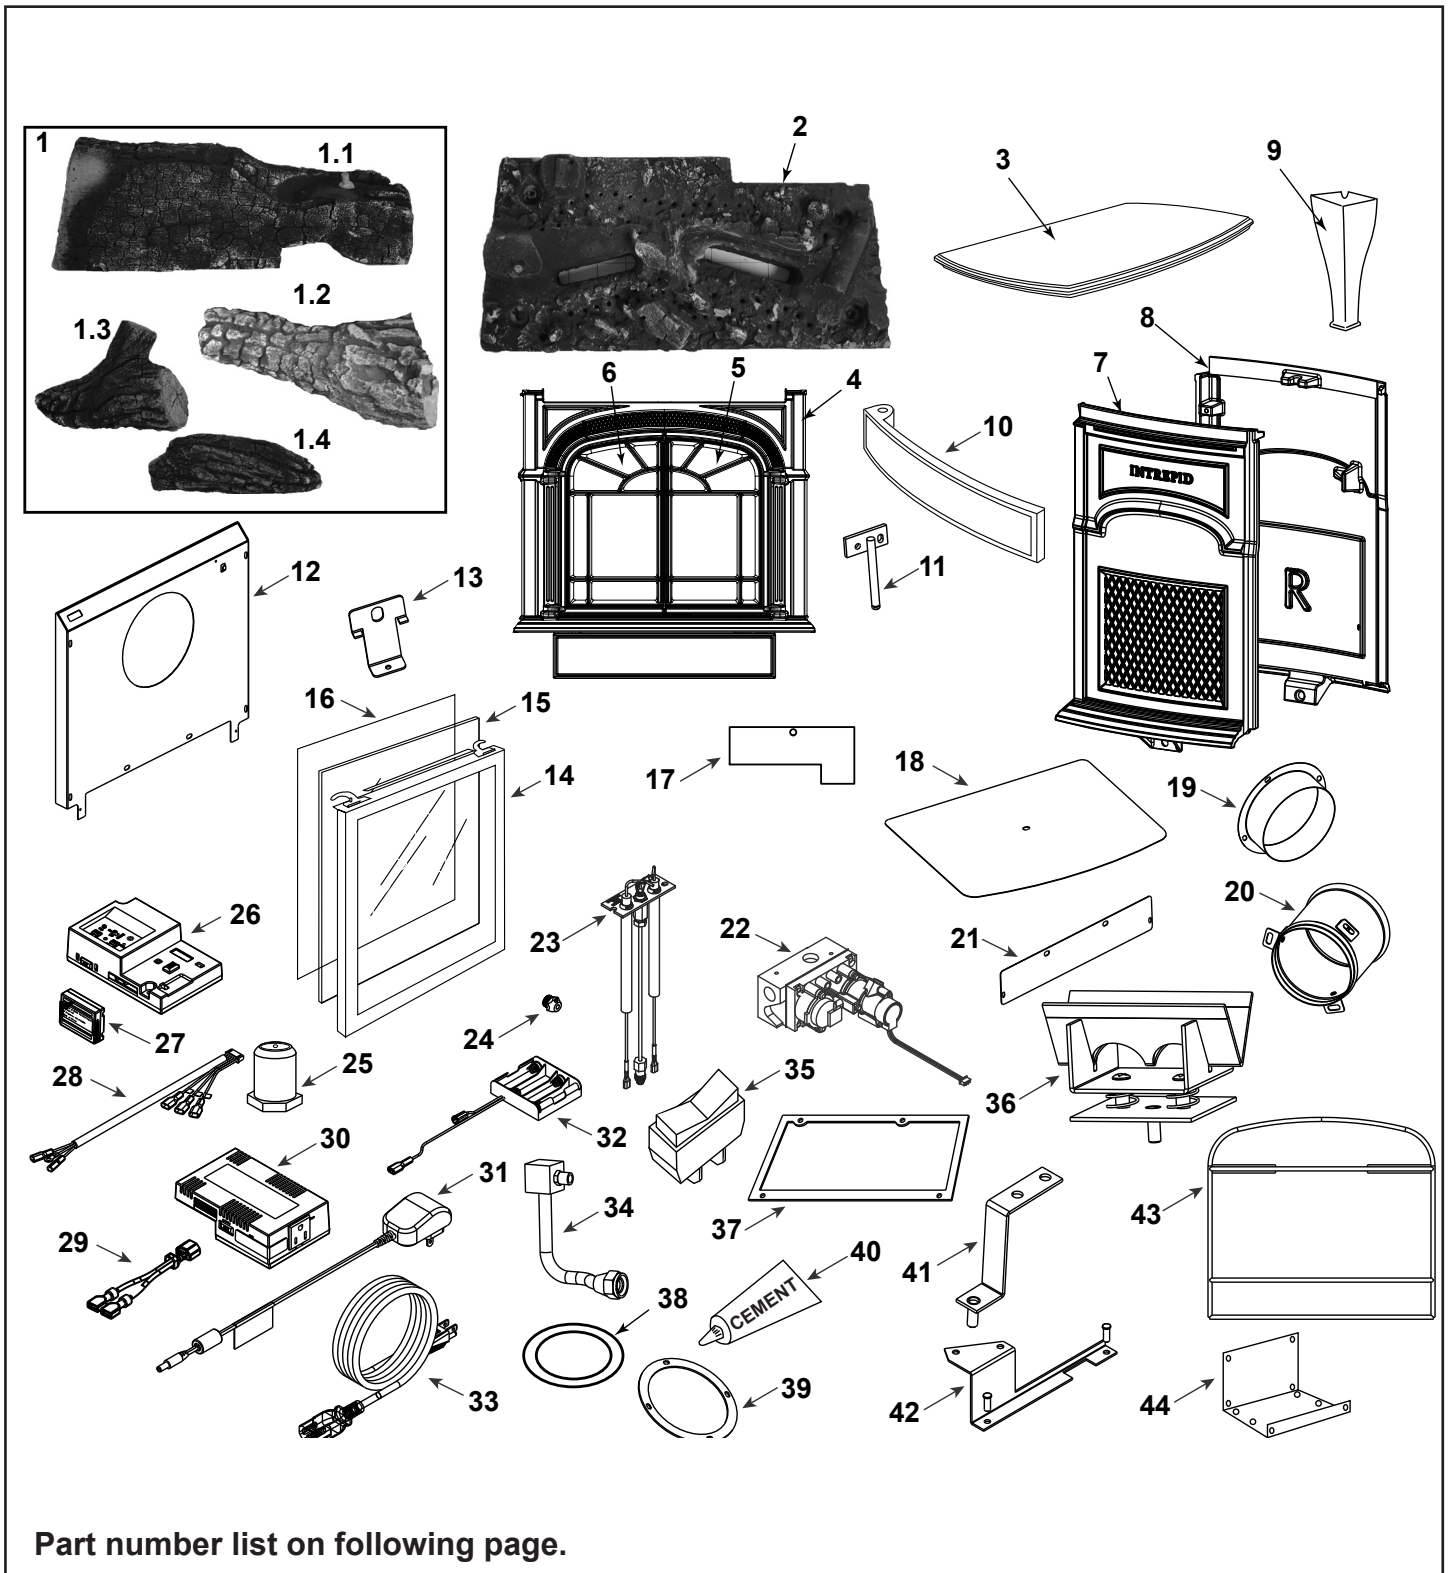

INDVR-IFT-CB (Classic Black)

INDVR-IFT-BD (Bordeaux)

Part number list on following page.

IMPORTANT: THIS IS DATED INFORMATION. Parts must be ordered from a dealer or distributor. **Hearth and Home Technologies does not sell directly to consumers.** Provide model number and serial number when requesting service parts from your dealer or distributor.

Stocked at Depot

ITEM	DESCRIPTION	COMMENTS	PART NUMBER	
1	Log Set, Complete		SRV20012552	Y
1.1	Log, Rear	No longer available, Must order complete assembly	20013111	
1.2	Log, Right		20012549	
1.3	Log, Left		20013112	
1.4	Log, Top		20013113	
2	Burner Assembly		20012906	Y
3	Top	Classic Black	30003930A	
		Bordeaux	30006762A	
4	Front, Operable Door	Classic Black	30003931A	
		Bordeaux	30006763A	
5	Door, Right	Classic Black	30003933A	
		Bordeaux	30006765A	
6	Door, Left	Classic Black	30003932A	
		Bordeaux	30006764A	
7	End, Left	Classic Black	30003934A	
		Bordeaux	30006760A	
8	End, Right	Classic Black	30003935A	
		Bordeaux	30006761A	
9	Leg	Classic Black	1306333A	
		Bordeaux	30006716A	
10	Door, Control		30003945A	
11	Hinge, Control Door		1601670	
12	Rear Shroud Assembly		SRV30007473	
13	Clip, Rear Shroud		30004002A	
14	Glass Frame		30004068	
15	Glass		30004067	Y
16	Gasket, Glass	Medium Knit, 10 FT	1203702K	
17	Restrictor Plate		SRV4604-114	
18	Heat Shield Top		30004128	
19	Collar, Duravent		30004131	
20	Starter, 4 Inch		30004130	Y
21	Fan Cover Shroud		30004014	
22	Valve	NG	SRV2166-302	Y
		Propane	2166-303	Y
23	Pilot Assembly	NG	SRV4602-300	Y
	Pilot Orifice	NG	SRV593-528	Y
		Propane	SRV4602-301	Y
24	Orifice Hood, #49/.073	NG	SRV4604-317	
25	Orifice Hood, #56/.0465	LP	30000336	