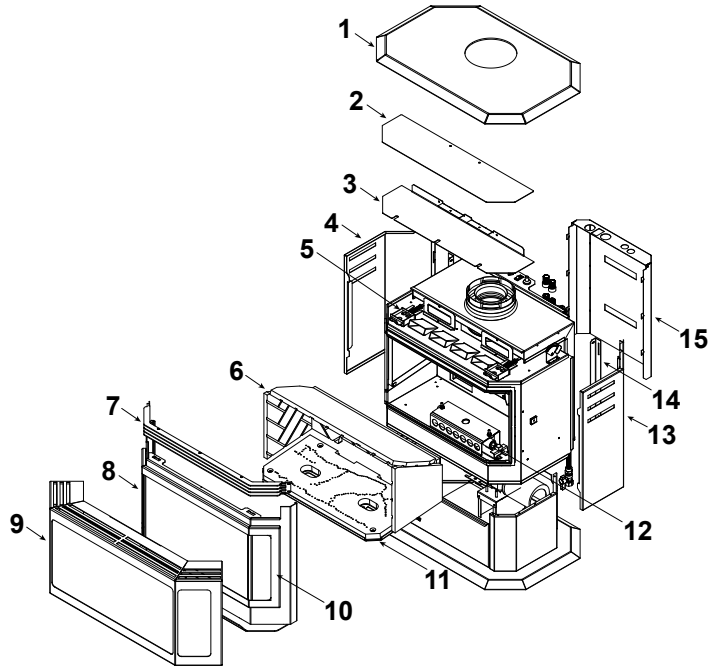

Hudson Bay Free Standing
Last Serial #HF1204304

Beginning Manufacturing Date: April 2003
Ending Manufacturing Date: May 2022

Log Set Assembly

IMPORTANT: THIS IS DATED INFORMATION. Parts must be ordered from a dealer or distributor. **Hearth and Home Technologies does not sell directly to consumers.** Provide model number and serial number when requesting service parts from your dealer or distributor.

Stocked at Depot

ITEM	DESCRIPTION	COMMENTS	PART NUMBER	
	Log Set Assembly		SRV7008-012	Y
1	Top Assembly	No longer available	SRV7003-010	
		Post SN 0021621084	SRV7003-010A	
2	Shield, Top		7003-154	
3	Shield, Lower		SRV7003-153	
4	Outer Skin, Left	No longer available	SRV7003-117	
		Post SN 0021621084	SRV7003-131	
5	Latch Assembly (Stationary)	Qty 2 req	7003-006	Y
6	Refractory Assembly		7008-002	
7	Grill Bar Assembly BLACK	No longer available	SRV7008-010	
		Post SN 0021621084	SRV7008-010A	
	Grill Bar Assembly	No longer available	LVGRL-GD	
		No longer available	LVGRL-NL	
8	Door Assembly	No longer available	DOOR-HUDBAY	
		Post SN 0021621084	DOOR-HUDBAY-B	
	Gasket, Tadpole,	10 FT	842-5130	Y
	Glass Tape		832-0460	Y
9	Front, Mesh		SRV7002-020	
10	Door Crown , BLACK	No longer available	SRV462-0150	
		Post SN 0021621084	SRV462-0150A	
	Door Crown	No longer available	DC-BAY-GD	
		No longer available	DC-BAY-NL	

Additional service part numbers appear on following page.