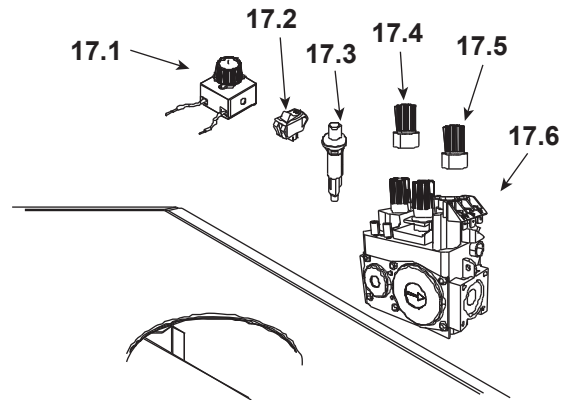

#17 Valve Components

16.1	Latch Assembly (Qty 2 reg)		7003-005	Y
16.2	Blower		812-4900	Y
	Blower Plate		SRV457-0560	
	Blower Bracket		SRV474-0210	
16.3	Pedestal Door	No longer available	SRV7003-107	
		Post SN 0021621084	SRV7003-107A	
16.4	Air Shutter Assembly		SRV468-5060	Y
16.5	Bulkhead		26457	Y
16.6	Bulkhead Stop		SRV474-0090	
16.7	NG Pilot Assembly, NG w/Propane Orifice	LP orifice included	842-4940	Y
16.8	Pilot Shield		PS-7008	
17.1	Speed Control Knob		842-0370	Y
			200-2041	Y
17.2	On/Off Rocker Switch		SRV32D0232	Y
17.3	Piezo Ignitor		291-513	Y
17.4	Knob On/Off		SRV37D0010	
17.5	Knob Hi/Lo		571-533	Y
17.6	Valve NG		842-0240	Y
	Valve LP		842-0230	Y
	Valve Bracket		SRV7003-118	

Additional service part numbers appear on following page.