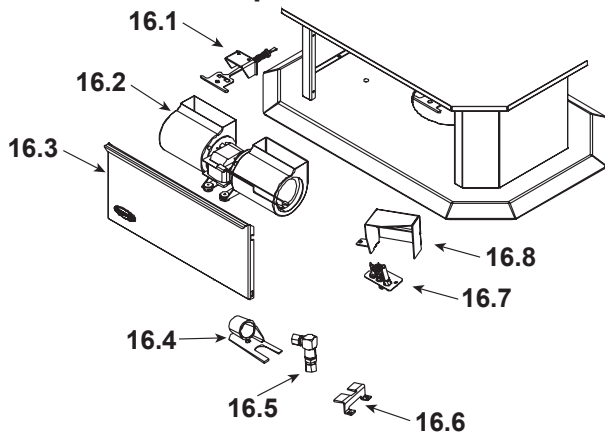

Beginning Manufacturing Date: April 2003
Ending Manufacturing Date: May 2022

IMPORTANT: THIS IS DATED INFORMATION. Parts must be ordered from a dealer or distributor. **Hearth and Home Technologies does not sell directly to consumers.** Provide model number and serial number when requesting service parts from your dealer or distributor.

Stocked at Depot

ITEM	DESCRIPTION	COMMENTS	PART NUMBER
11	Burner Assembly		SRV7008-004
12	Burner Neck Support Assembly		SRV7008-005
13	Outer Skin, Right		SRV7003-117A
14	Side Curtain Mount		SRV479-0110
15	Valve Cover	No longer available	SRV7003-119
		Post SN 0021621084	SRV7003-119A

#16 Pedestal Components