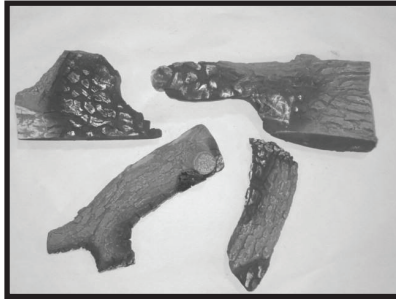

Hudson Bay Free Standing
Last Serial #HF1204304

Beginning Manufacturing Date: April 2003
Ending Manufacturing Date: May 2022

Log Set Assembly

IMPORTANT: THIS IS DATED INFORMATION. Parts must be ordered from a dealer or distributor. **Hearth and Home Technologies does not sell directly to consumers.** Provide model number and serial number when requesting service parts from your dealer or distributor.

Stocked at Depot

ITEM	DESCRIPTION	COMMENTS	PART NUMBER	
	Log Set Assembly		SRV7008-012	Y
1	Top Assembly	No longer available	SRV7003-010	
		Post SN 0021621084	SRV7003-010A	
2	Shield, Top		7003-154	
3	Shield, Lower		SRV7003-153	
4	Outer Skin, Left	No longer available	SRV7003-117	
		Post SN 0021621084	SRV7003-131	
5	Latch Assembly (Stationary)	Qty 2 req	7003-006	Y
6	Refractory Assembly		7008-002	
7	Grill Bar Assembly BLACK	No longer available	SRV7008-010	
		Post SN 0021621084	SRV7008-010A	
	Grill Bar Assembly	No longer available	LVGRL-GD	
		No longer available	LVGRL-NL	
8	Door Assembly	No longer available	DOOR-HUDBAY	
		Post SN 0021621084	DOOR-HUDBAY-B	
	Gasket, Tadpole,	10 FT	842-5130	Y
	Glass Tape		832-0460	Y
9	Front, Mesh		SRV7002-020	
10	Door Crown , BLACK	No longer available	SRV462-0150	
		Post SN 0021621084	SRV462-0150A	
	Door Crown	No longer available	DC-BAY-GD	
		No longer available	DC-BAY-NL	

Additional service part numbers appear on following page.