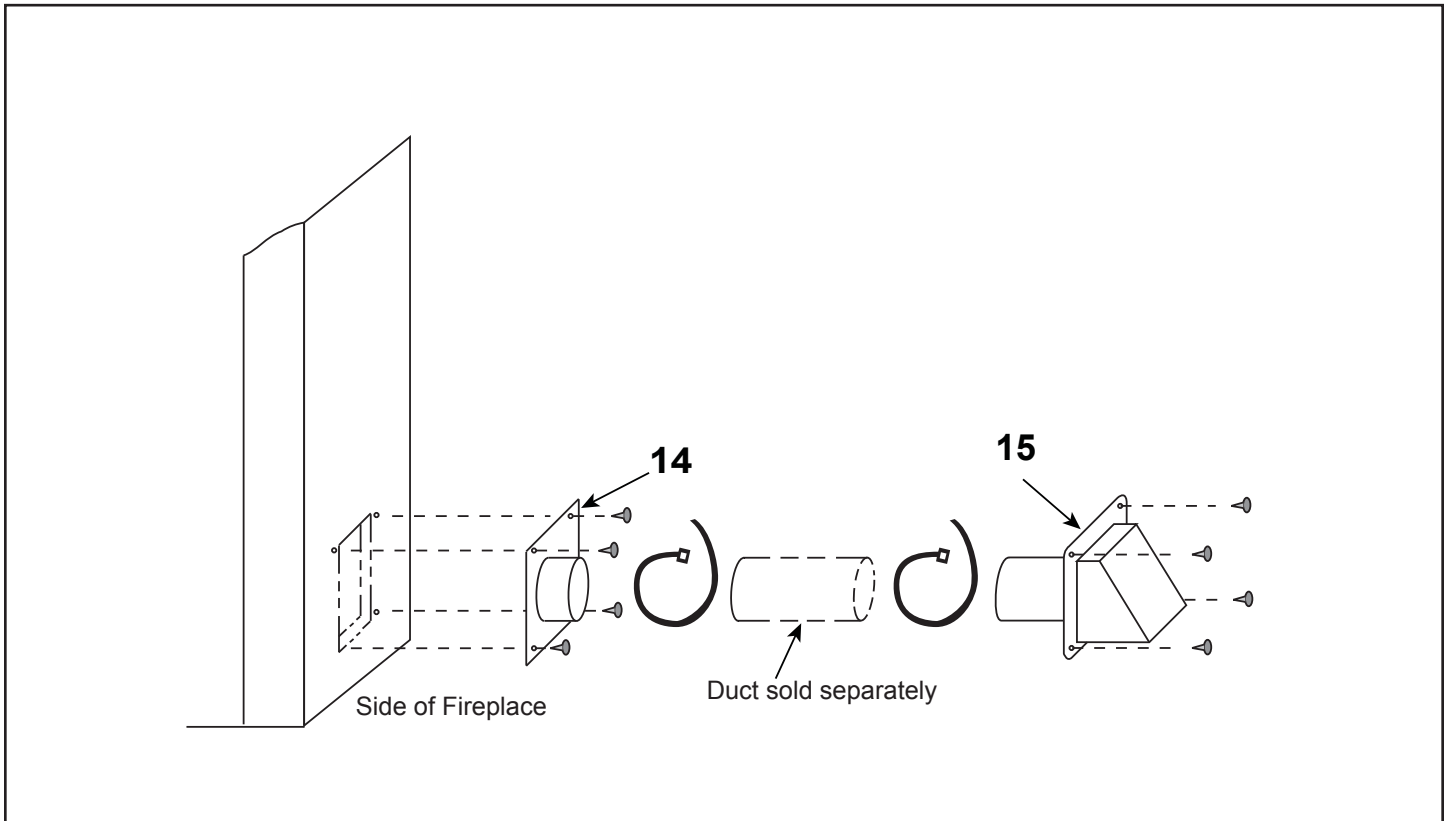

No one builds a better fire

Beginning Manufacturing Date: Aug 2001
Ending Manufacturing Date: Active

IMPORTANT: THIS IS DATED INFORMATION. Parts must be ordered from a dealer or distributor. **Hearth and Home Technologies does not sell directly to consumers.** Provide model number and serial number when requesting service parts from your dealer or distributor.

Stocked
at Depot

ITEM	DESCRIPTION	COMMENTS	PART NUMBER	
14	Outside Air Plate Assembly		19081A	
15	Outside Air Shield		SRV33271	Y
	Air Kit Fastener Pack		13580	
	Bottom Door Track (used for upper)	Qty 2 req	4012-002	
	Door Track (used for lower)	Qty 2 req	SRV15425	
	Firescreen Rod	Qty 4 req	SRV11866	Y
	Gas Access Panel (for use with Air Kit)	Qty 2 req	31636	
	Grate Clip	Qty 2 req	SRV28062	
	Grate Retainer	Qty 2 req	SRV17365	
	Nailing Flange	Qty 8 req	31190	
	Refractory Bracket	Qty 2 req	13328	
	Refractory Retainer	Qty 2 req	SRV11847	
	Refractory Standoff	Qty 2 req	13327D	
	Smoke Deflector	Qty 2 req	20603B	
	Strip Protector	Qty 4 req	SRV18320	
	Installation Manual		4012-066	
	Owners Manual		4012-065