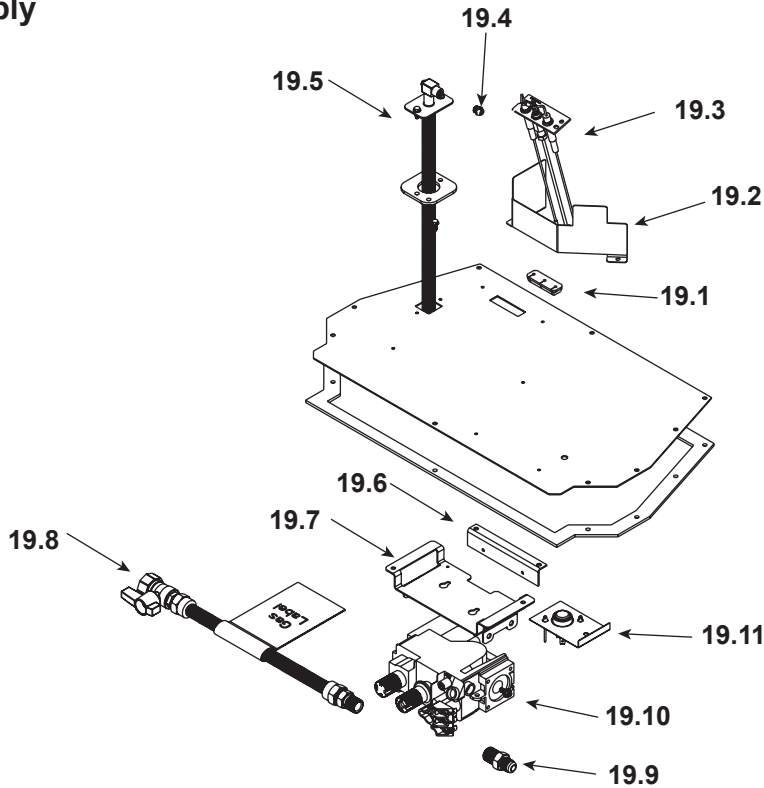

#19 Valve Assembly

IMPORTANT: THIS IS DATED INFORMATION. Parts must be ordered from a dealer or distributor. **Hearth and Home Technologies does not sell directly to consumers.** Provide model number and serial number when requesting service parts from your dealer or distributor.

Stocked
at Depot

ITEM	DESCRIPTION	COMMENTS	PART NUMBER	
19.1	Grommet, 3 Hole		2118-420	
19.2	Pilot Bracket		2206-128	
19.3	Pilot Assembly NG		2103-010	Y
	Pilot Assembly LP		2103-011	Y
	Pilot Tube		SRV485-301	Y
	Thermocouple		446-511	Y
	Thermopile		2103-512	Y
19.4	Orifice NG (#33C)		582-833	Y
	Orifice LP (#50C)		582-850	Y
19.5	18" Flex Tube Assembly		530-302A	Y
19.6	Control Panel Bracket		2205-128	
19.7	Valve Bracket		2205-146	
19.8	Flex Ball Valve Assembly		302-320A	Y
19.9	Brass Connector	Pkg of 5	303-315/5	Y
19.10	Valve NG		2166-300	Y
	Valve LP		2166-301	Y
19.11	Temp Sensor Assembly		046-018A	Y

Additional service part numbers appear on following page.