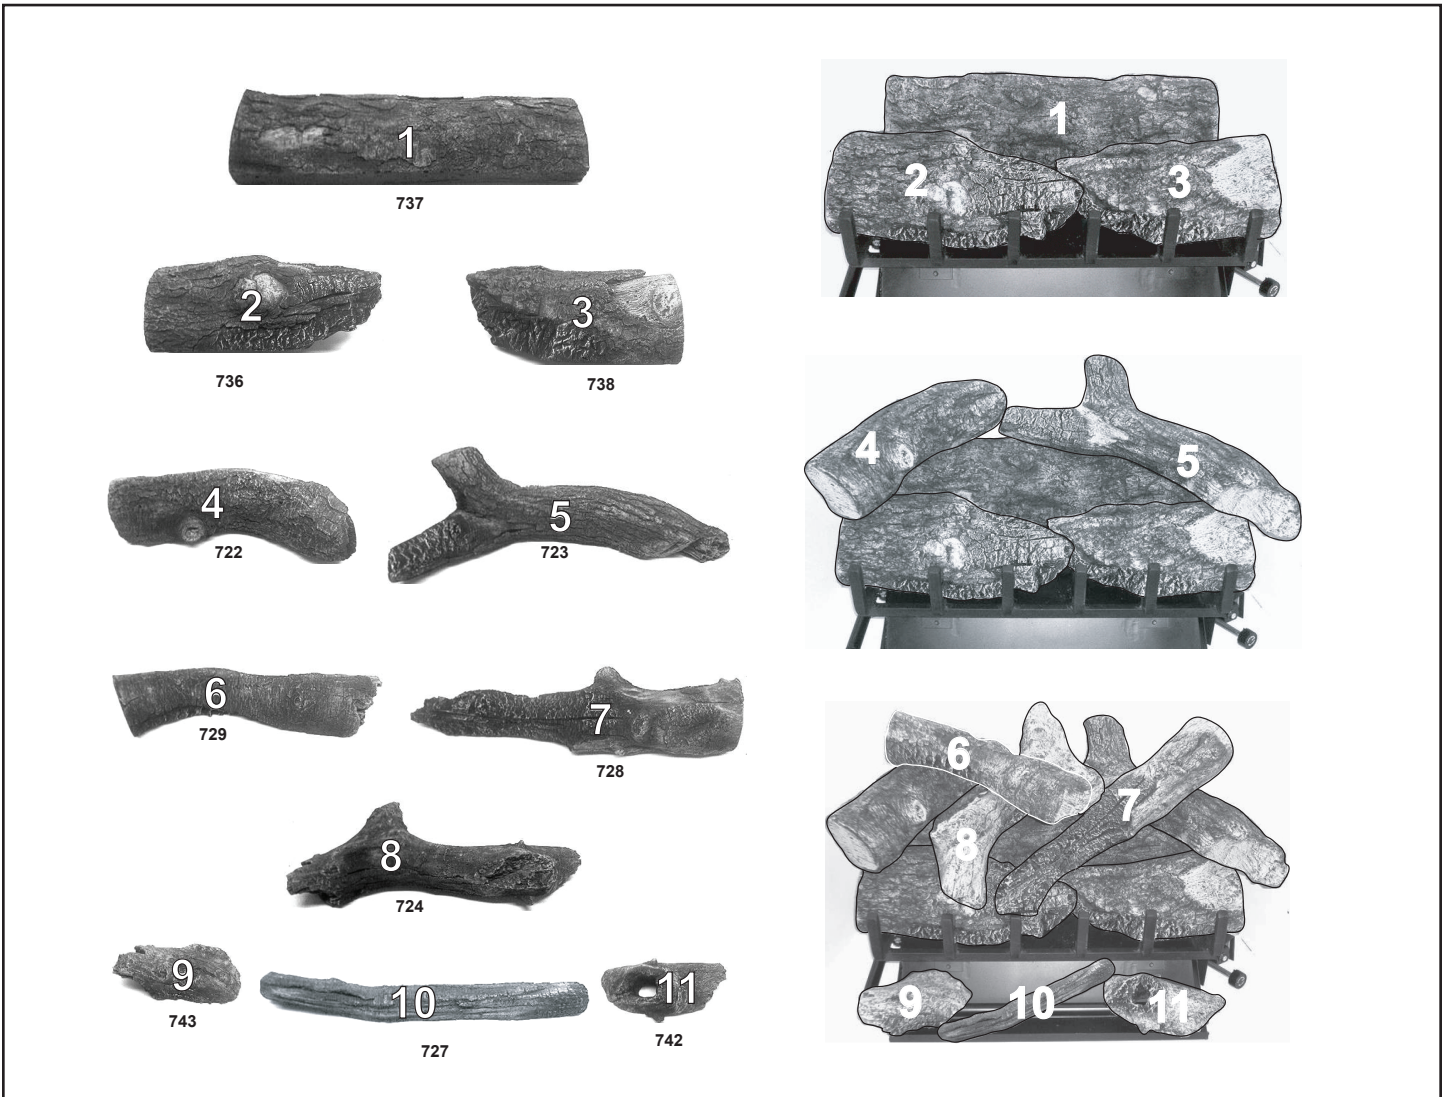

IMPORTANT: THIS IS DATED INFORMATION. Parts must be ordered from a dealer or distributor. **Hearth and Home Technologies does not sell directly to consumers.** Provide model number and serial number when requesting service parts from your dealer or distributor.

Stocked
at Depot

ITEM	DESCRIPTION	COMMENTS	PART NUMBER	
	Log Set Assembly		GO24	
1	Log # 1		SRV737	
2	Log # 2		SRV736	
3	Log # 3		SRV738	
4	Log # 4		SRV722	
5	Log # 5		SRV723	
6	Log # 6		SRV729	
7	Log # 7		SRV728	
8	Log # 8		SRV724	
9	Log # 9		SRV743	
10	Log # 10		SRV727	
11	Log # 11		SRV742