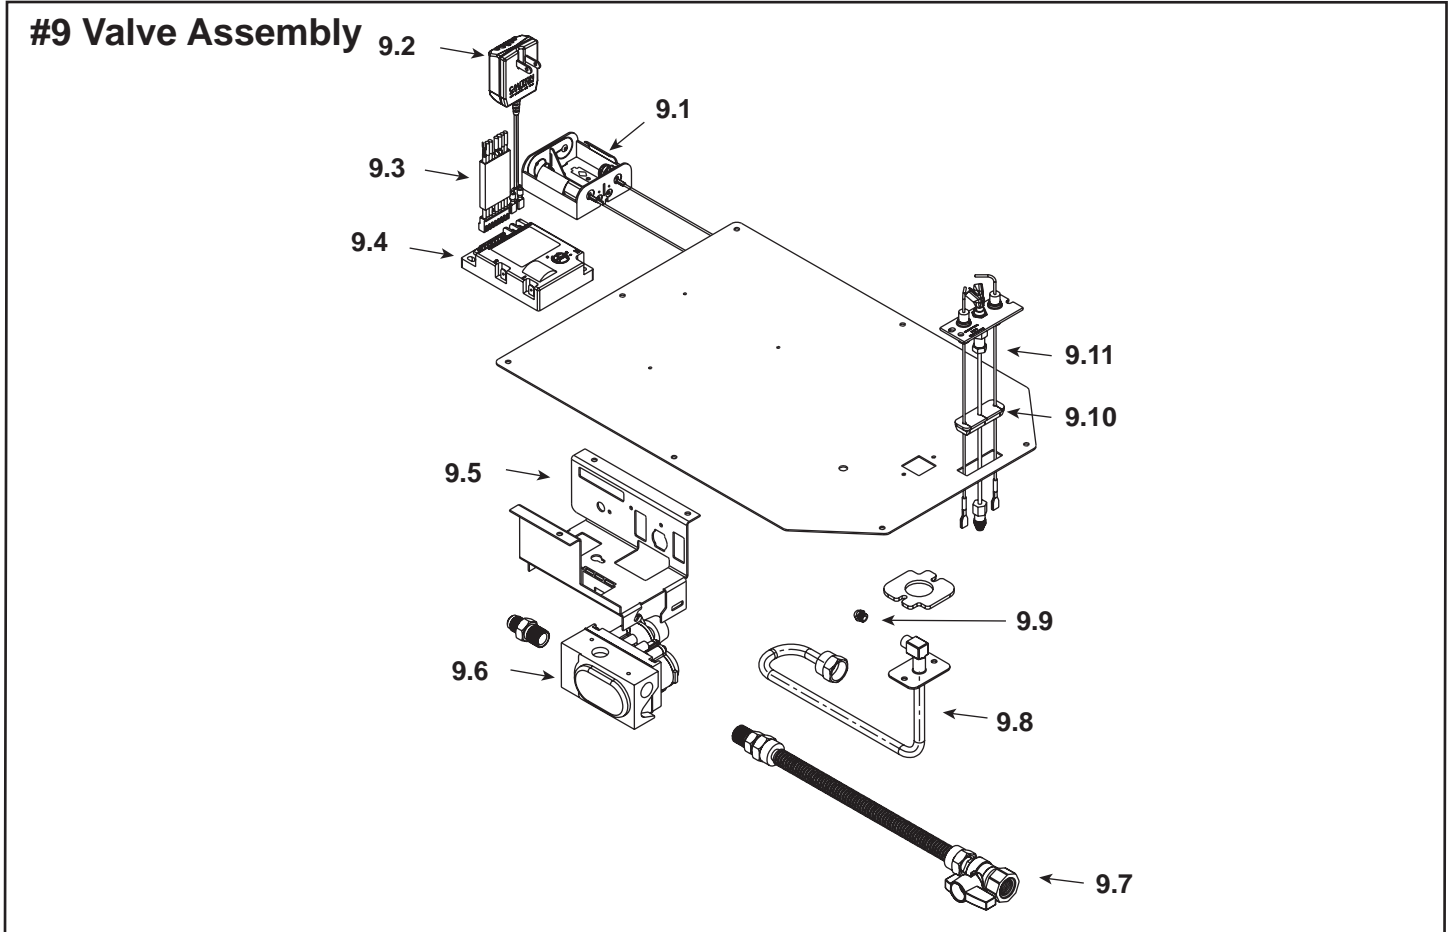

Stocked at Depot

ITEM	DESCRIPTION	COMMENTS	PART NUMBER	
	Log Set Assembly		LOGS-2127	Y
1	Log 1	Pre 5/15/16, Must order complete assembly	SRV2126-800	
2	Log 2		SRV2126-801	
3	Log 3		SRV2126-802	
4	Sheetrock Ledge		2126-118	
5	Refractory	Qty 2 req	2126-117	
6	Burner NG, LP		2126-007	Y
7	Base Pan		2126-115	
8	Glass Door Assembly		GLA-550TR	Y
9	Valve Assembly		Refer to valve page	
10	Junction Box		4021-013	Y
11	Junction Box Bracket		2128-128	
12	Pilot Shield		2126-124	

**Stocked
at Depot**

ITEM	DESCRIPTION	COMMENTS	PART NUMBER	
9.1	Battery Pack		593-594A	Y
9.2	3 Volt Transformer		593-593A	Y
9.3	Module Wire Assembly		593-590A	Y
9.4	Module		593-592	Y
9.5	Valve Bracket		2118-104	
9.6	Valve NG		750-500	Y
	Valve LP		593-501	Y
9.7	Flex Ball Valve Assembly		302-320A	Y
9.8	Flexible Gas Connector		530-302A	Y
9.9	Orifice NG (#44C)		582-844	Y
	Orifice LP (#55C)		582-855	Y
9.10	3-hole Grommet		2118-420	
9.11	Pilot Assembly NG		2090-012	Y
	Pilot Assembly LP		2090-013	Y