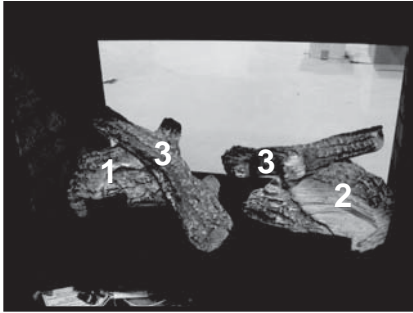

Log Set Assembly

IMPORTANT: THIS IS DATED INFORMATION. Parts must be ordered from a dealer or distributor. **Hearth and Home Technologies does not sell directly to consumers.** Provide model number and serial number when requesting service parts from your dealer or distributor.

Stocked at Depot

ITEM	DESCRIPTION	COMMENTS	PART NUMBER	
	Log Set Assembly		LOGS-2127	Y
1	Log 1	Pre 5/15/16, Must order complete assembly	SRV2126-800	
2	Log 2		SRV2126-801	
3	Log 3		SRV2126-802	
4	Sheetrock Ledge		2126-118	
5	Refractory	Qty 2 req	2126-117	
6	Burner NG, LP		2126-007	Y
7	Base Pan		2126-115	
8	Glass Door Assembly		GLA-550TR	Y
9	Valve Assembly		Refer to valve page	
10	Junction Box		4021-013	Y
11	Junction Box Bracket		2128-128	
12	Pilot Shield		2126-124