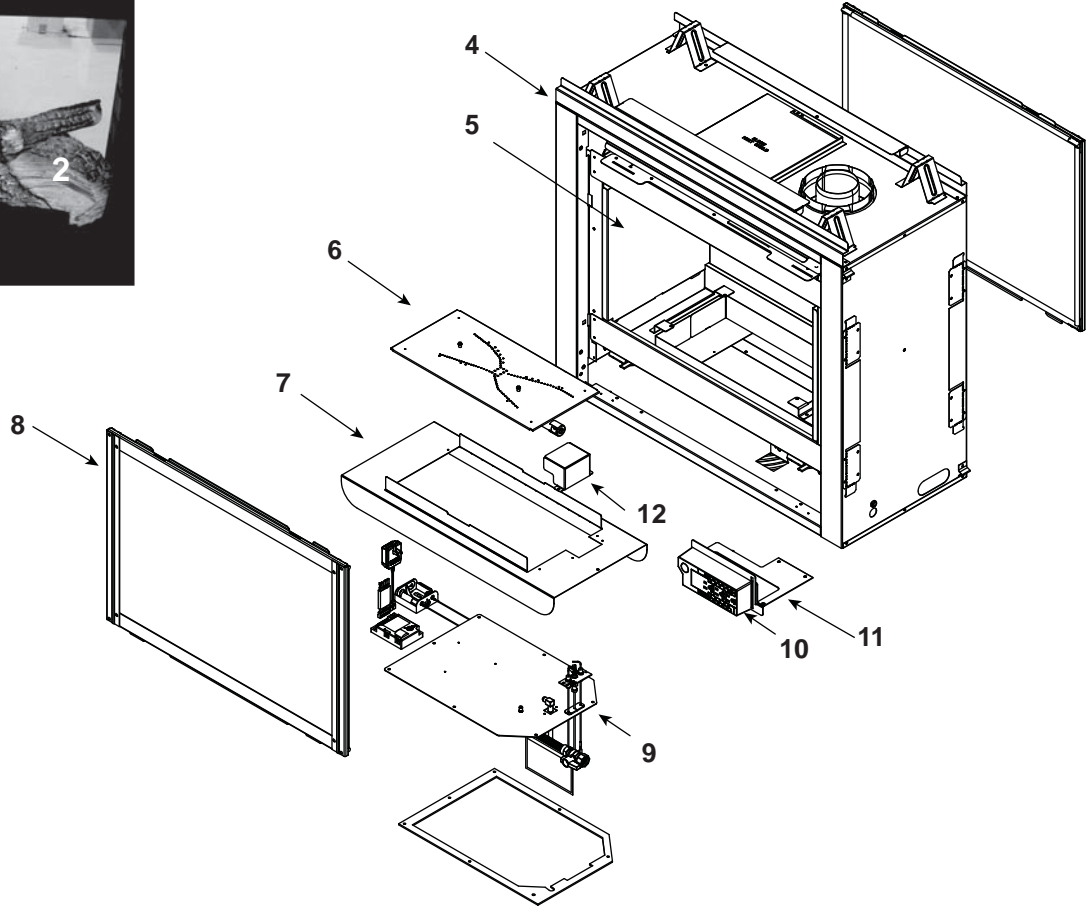

Log Set Assembly

IMPORTANT: THIS IS DATED INFORMATION. Parts must be ordered from a dealer or distributor. **Hearth and Home Technologies does not sell directly to consumers.** Provide model number and serial number when requesting service parts from your dealer or distributor.

Stocked at Depot

ITEM	DESCRIPTION	COMMENTS	PART NUMBER	
	Log Set Assembly		LOGS-2127	Y
1	Log 1	Pre 5/15/16, Must order complete assembly	SRV2126-800	
2	Log 2		SRV2126-801	
3	Log 3		SRV2126-802	
4	Sheetrock Ledge		2126-118	
5	Refractory	Qty 2 req	2126-117	
6	Burner NG, LP		2126-007	Y
7	Base Pan		2126-115	
8	Glass Door Assembly		GLA-550TR	Y
9	Valve Assembly		Refer to valve page	
10	Junction Box		4021-013	Y
11	Junction Box Bracket		2128-128	
12	Pilot Shield		2126-124