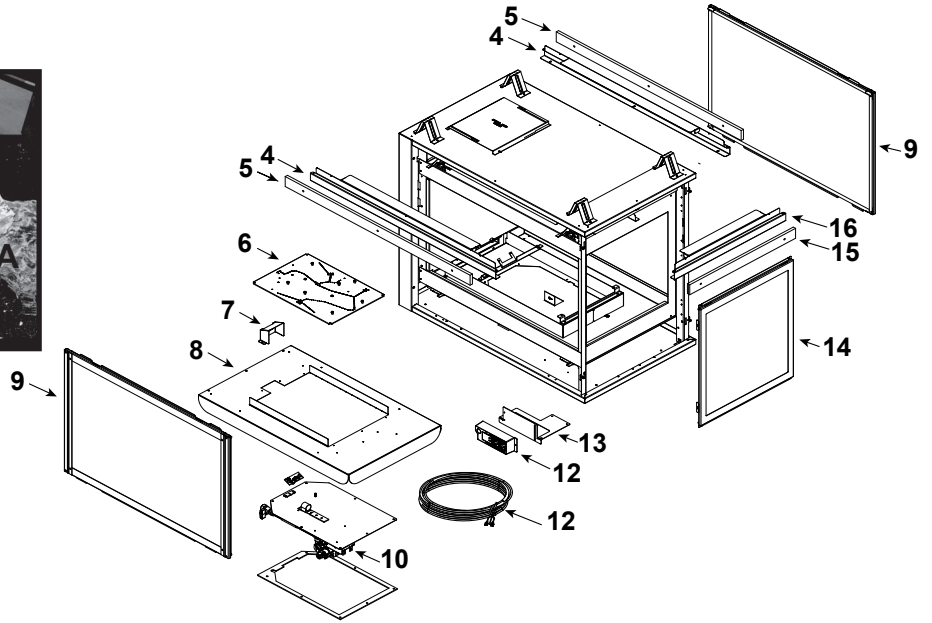

Log Set Assembly

IMPORTANT: THIS IS DATED INFORMATION. Parts must be ordered from a dealer or distributor. **Hearth and Home Technologies does not sell directly to consumers.** Provide model number and serial number when requesting service parts from your dealer or distributor.

Stocked at Depot

ITEM	DESCRIPTION	COMMENTS	PART NUMBER	
	Log Set Assembly		LOGS-2129	Y
A	Log A	Pre 5/15/16, Must order complete assembly	SRV2129-701	
B	Log B		SRV2129-703	
C	Log C		SRV2129-702	
D	Log D		SRV2129-706	
1	Log 1		SRV2129-704	
2	Log 2		SRV2129-705	
3	Log 3		SRV2129-707	
4	Sheetrock Ledge (side)		2130-118	
5	Non-Comb, Long	Qty 2 req	2130-199	
6	Burner NG, LP		2128-007	Y
7	Pilot Shield		2128-124	
8	Base Pan		2132-115	
9	Glass Door Assembly (Side)		GLA-6TROC	Y
10	Valve Assembly		Refer to valve page	
11	Thermostat Wire		2118-170	Y
12	Junction Box		SRV4021-013	Y
13	Junction Box Bracket		2128-128	
14	Glass Door Assembly (End)		GLA-2130	Y
15	Non-Comb, Short		2130-197	
16	Sheetrock Ledge (End)		2130-126	
	Surround Overlay (contains overlay for top, bottom and sides)		SRV2130-FACE	
	Refractory Panel		SRV2129-016	

Additional service part numbers appear on following page.