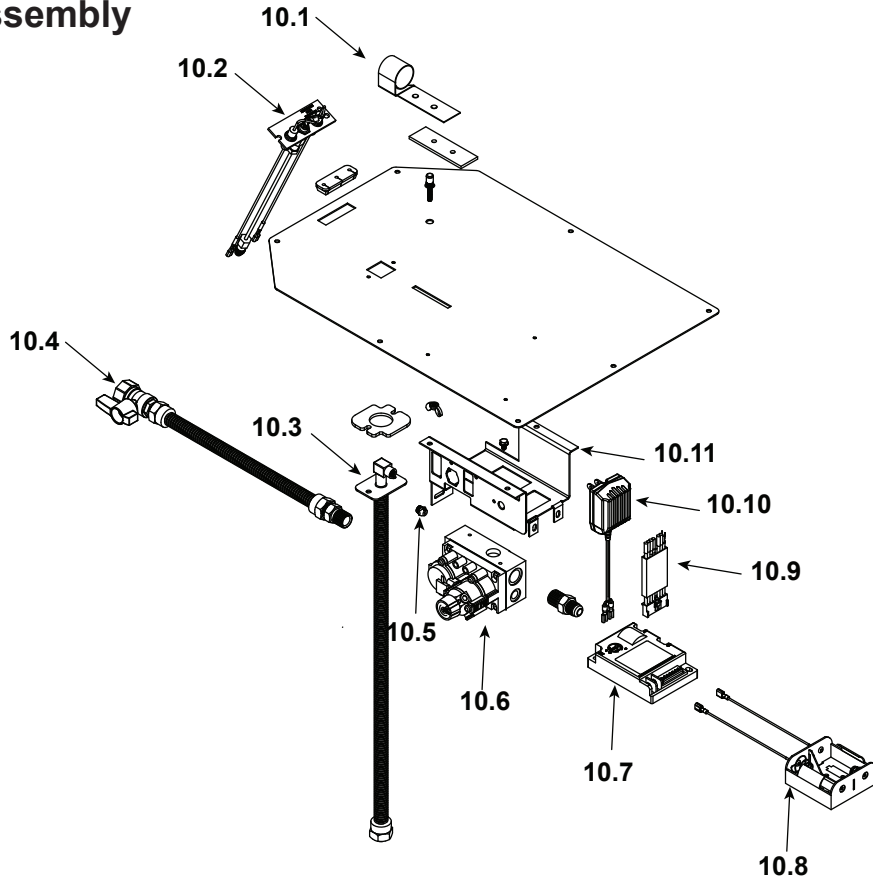

**Stocked at Depot**

ITEM	DESCRIPTION	COMMENTS	PART NUMBER	
	Log Set Assembly		LOGS-2129	Y
A	Log A	<b>Pre 5/15/16, Must order complete assembly</b>	SRV2129-701	
B	Log B		SRV2129-703	
C	Log C		SRV2129-702	
D	Log D		SRV2129-706	
1	Log 1		SRV2129-704	
2	Log 2		SRV2129-705	
3	Log 3		SRV2129-707	
4	Sheetrock Ledge (side)		2130-118	
5	Non-Comb, Long	Qty 2 req	2130-199	
6	Burner NG, LP		2128-007	Y
7	Pilot Shield		2128-124	
8	Base Pan		2132-115	
9	Glass Door Assembly (Side)		GLA-6TROC	Y
10	Valve Assembly		<b>Refer to valve page</b>	
11	Thermostat Wire		2118-170	Y
12	Junction Box		SRV4021-013	Y
13	Junction Box Bracket		2128-128	
14	Glass Door Assembly (End)		GLA-2130	Y
15	Non-Comb, Short		2130-197	
16	Sheetrock Ledge (End)		2130-126	
	Surround Overlay (contains overlay for top, bottom and sides)		SRV2130-FACE	
	Refractory Panel		SRV2129-016	

Additional service part numbers appear on following page.

**#10 Valve Assembly**

IMPORTANT: THIS IS DATED INFORMATION. Parts must be ordered from a dealer or distributor. **Hearth and Home Technologies** does not sell directly to consumers. Provide model number and serial number when requesting service parts from your dealer or distributor.

**Stocked  
at Depot**

ITEM	DESCRIPTION	COMMENTS	PART NUMBER	
10.1	Shutter Bracket Assembly		2118-121	Y
10.2	Pilot Assembly NG		2208-012	Y
	Pilot Assembly LP		2208-013	Y
10.3	Flexible Gas Connector		530-302A	Y
10.4	Flex Ball Valve Assembly		SRV302-320	Y
10.5	Orifice NG (#32C)		SRV582-832	Y
	Orifice LP (#50C)		582-850	Y
10.6	Valve NG		750-500	Y
	Valve LP		750-501	Y
10.7	Module		SRV593-592	Y
10.8	Battery Pack		SRV593-594	Y
10.9	Module Wire Assembly		SRV593-590	Y
10.10	3 Volt Transformer		SRV593-593	Y
10.11	Valve Bracket		2118-104	
	3-Hole Grommet		SRV2118-420	