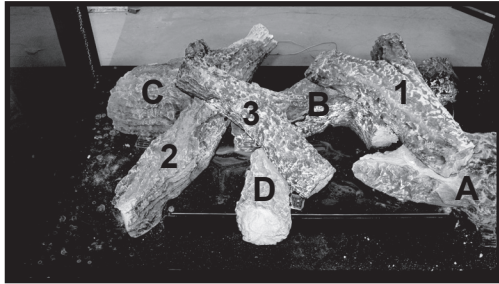

Log Set Assembly

IMPORTANT: THIS IS DATED INFORMATION. Parts must be ordered from a dealer or distributor. **Hearth and Home Technologies does not sell directly to consumers.** Provide model number and serial number when requesting service parts from your dealer or distributor.

Stocked at Depot

ITEM	DESCRIPTION	COMMENTS	PART NUMBER	
	Log Set Assembly		LOGS-2129	Y
A	Log A	Pre 5/15/16, Must order complete assembly	SRV2129-701	
B	Log B		SRV2129-703	
C	Log C		SRV2129-702	
D	Log D		SRV2129-706	
1	Log 1		SRV2129-704	
2	Log 2		SRV2129-705	
3	Log 3		SRV2129-707	
4	Sheetrock Ledge (side)		2130-118	
5	Non-Comb, Long	Qty 2 req	2130-199	
6	Burner NG, LP		2128-007	Y
7	Pilot Shield		2128-124	
8	Base Pan		2132-115	
9	Glass Door Assembly (Side)		GLA-6TROC	Y
10	Valve Assembly		Refer to valve page	
11	Thermostat Wire		2118-170	Y
12	Junction Box		SRV4021-013	Y
13	Junction Box Bracket		2128-128	
14	Glass Door Assembly (End)		GLA-2130	Y
15	Non-Comb, Short		2130-197	
16	Sheetrock Ledge (End)		2130-126	
	Surround Overlay (contains overlay for top, bottom and sides)		SRV2130-FACE	
	Refractory Panel		SRV2129-016	

Additional service part numbers appear on following page.