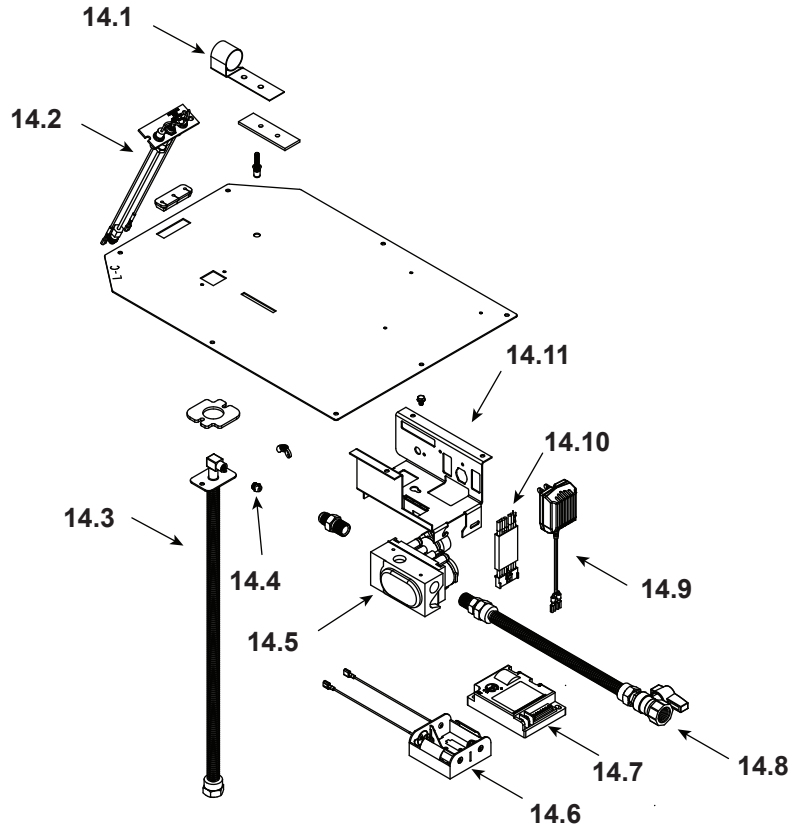

#14 Valve Assembly

IMPORTANT: THIS IS DATED INFORMATION. Parts must be ordered from a dealer or distributor. **Hearth and Home Technologies does not sell directly to consumers.** Provide model number and serial number when requesting service parts from your dealer or distributor.

**Stocked
at Depot**

ITEM	DESCRIPTION	COMMENTS	PART NUMBER	
14.1	Shutter Bracket Assembly		2118-121	Y
14.2	Pilot Assembly NG		2208-012	Y
	Pilot Assembly LP		2208-013	Y
14.3	Flexible Gas Connector		530-302A	Y
14.4	Orifice NG (#32C)		SRV582-832	Y
	Orifice LP (#50C)		582-850	Y
14.5	Valve NG		750-500	Y
	Valve LP		750-501	Y
14.6	Battery Pack		SRV593-594	Y
14.7	Module		SRV593-592	Y
14.8	Flex Ball Valve Assembly		SRV302-320	Y
14.9	3 Volt Transformer		SRV593-593	Y
14.10	Module Wire Assembly		SRV593-590	Y
14.11	Valve Bracket		2118-104	
	3-Hole Grommet		SRV2118-420	

Additional service part numbers appear on following page.