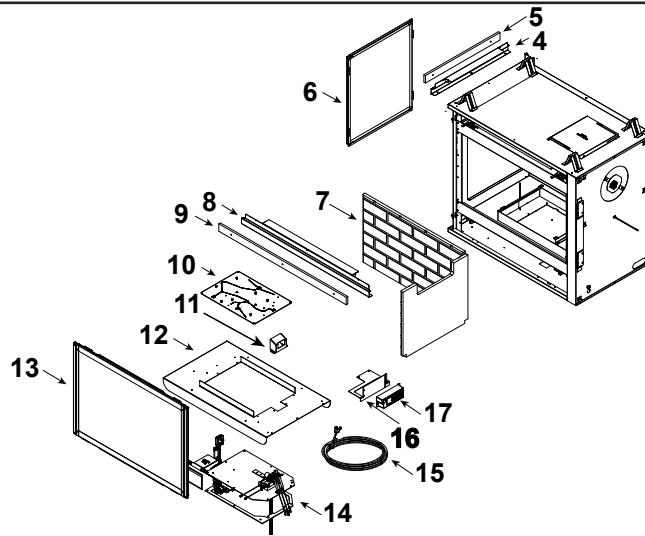

Log Set Assembly

IMPORTANT: THIS IS DATED INFORMATION. Parts must be ordered from a dealer or distributor. **Hearth and Home Technologies does not sell directly to consumers.** Provide model number and serial number when requesting service parts from your dealer or distributor.

Stocked at Depot

ITEM	DESCRIPTION	COMMENTS	PART NUMBER	
	Log Set Assembly		LOGS-2129	Y
A	Log A	Pre 5/15/16, Must order complete assembly	SRV2129-701	
B	Log B		SRV2129-703	
C	Log C		SRV2129-702	
D	Log D		SRV2129-706	
1	Log 1		SRV2129-704	
2	Log 2		SRV2129-705	
3	Log 3		SRV2129-707	
4	Sheetrock Ledge (End)		2130-126	
5	Non-Comb, Short		2130-198	
6	Glass Door Assembly (End)		GLA-2130	Y
7	Corner Refractory		SRV2005-REF-COR	
8	Sheetrock Ledge (Side)		2130-118	
9	Non-Comb, Long		2130-199	
10	Burner NG, LP		2128-007	Y
11	Pilot Shield		2128-124	
12	Base Pan		2132-115	
13	Glass Door Assembly (Side)		GLA-6TROC	Y
14	Valve Assembly		Refer to valve page	
15	Thermostat Wire		SRV2118-170	Y
16	Junction Box Bracket		2128-128	
17	Junction Box		SRV4021-013	Y
	Non-Comb		2162-107	
	Refractory Bracket		2162-106	
	Surround Overlay (contains overlay for top, bottom and sides)		SRV2132-FACE	

Additional service part numbers appear on following page.