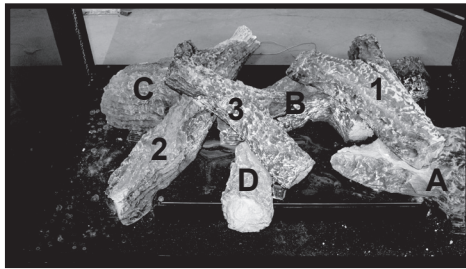

Log Set Assembly

IMPORTANT: THIS IS DATED INFORMATION. Parts must be ordered from a dealer or distributor. **Hearth and Home Technologies does not sell directly to consumers.** Provide model number and serial number when requesting service parts from your dealer or distributor.

Stocked at Depot

ITEM	DESCRIPTION	COMMENTS	PART NUMBER	
	Log Set Assembly		LOGS-2129	Y
A	Log A	Pre 5/15/16, Must order complete assembly	SRV2129-701	
B	Log B		SRV2129-703	
C	Log C		SRV2129-702	
D	Log D		SRV2129-706	
1	Log 1		SRV2129-704	
2	Log 2		SRV2129-705	
3	Log 3		SRV2129-707	
4	Sheetrock Ledge (End)		2130-126	
5	Non-Comb, Short		2130-198	
6	Glass Door Assembly (End)		GLA-2130	Y
7	Corner Refractory		SRV2005-REF-COR	
8	Sheetrock Ledge (Side)		2130-118	
9	Non-Comb, Long		2130-199	
10	Burner NG, LP		2128-007	Y
11	Pilot Shield		2128-124	
12	Base Pan		2132-115	
13	Glass Door Assembly (Side)		GLA-6TROC	Y
14	Valve Assembly		Refer to valve page	
15	Thermostat Wire		SRV2118-170	Y
16	Junction Box Bracket		2128-128	
17	Junction Box		SRV4021-013	Y
	Non-Comb		2162-107	
	Refractory Bracket		2162-106	
	Surround Overlay (contains overlay for top, bottom and sides)		SRV2132-FACE	

Additional service part numbers appear on following page.