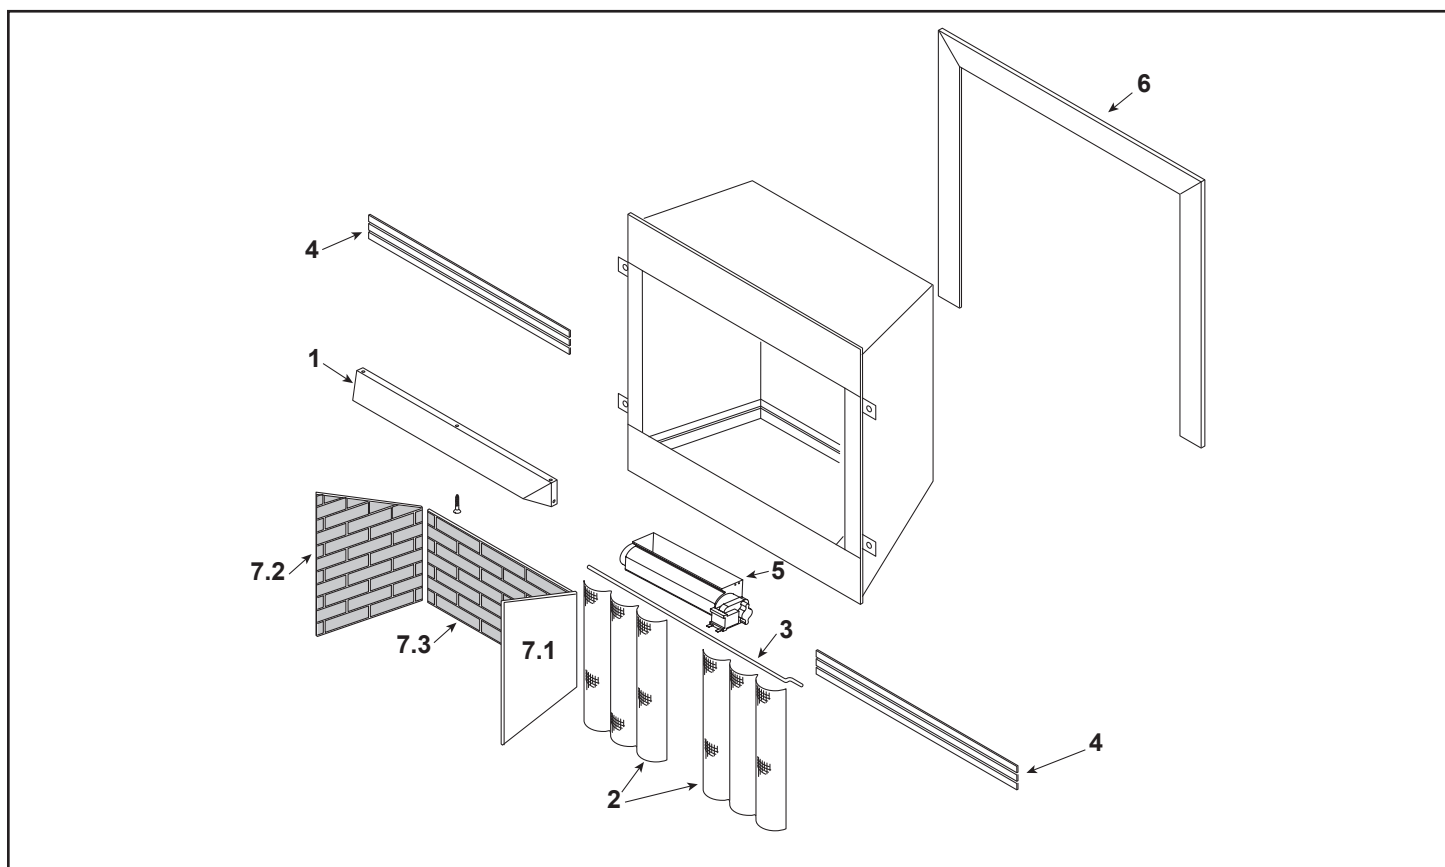

Beginning Manufacturing Date: N/A
Ending Manufacturing Date: Aug 2021

IMPORTANT: THIS IS DATED INFORMATION. Parts must be ordered from a dealer or distributor. **Hearth and Home Technologies does not sell directly to consumers.** Provide model number and serial number when requesting service parts from your dealer or distributor.

Stocked at Depot

ITEM	DESCRIPTION	COMMENTS	PART NUMBER	
1	Canopy	Black Paint	71D0011K	
		Texture Paint	71D0011TK	
2	Screen Panel	Qty 2 req	SRV61D0001	
3	Screen Rod	Qty 2 req	26D0132K	
4	Black Louver Assembly (GCUF Only)	Top	54D0902TK	
		Bottom	54D0903TK	
Accessories				
5	Blower w/Rheostat		BLOTMC	
6	Black Trim Curved Design	No longer available	BLTK36C	
	Black Trim Kit	No longer available	BLMTK36C	
7.1	Refractory, Right		71D0518K	Y
		Cottage Clay	71D0521K	Y
7.2	Refractory, Left		71D0517K	Y
		Cottage Clay	71D0520K	
7.3	Refractory, Back		71D0516K	Y
		Cottage Clay	71D0519K	
	Outside Air Kit		AK4