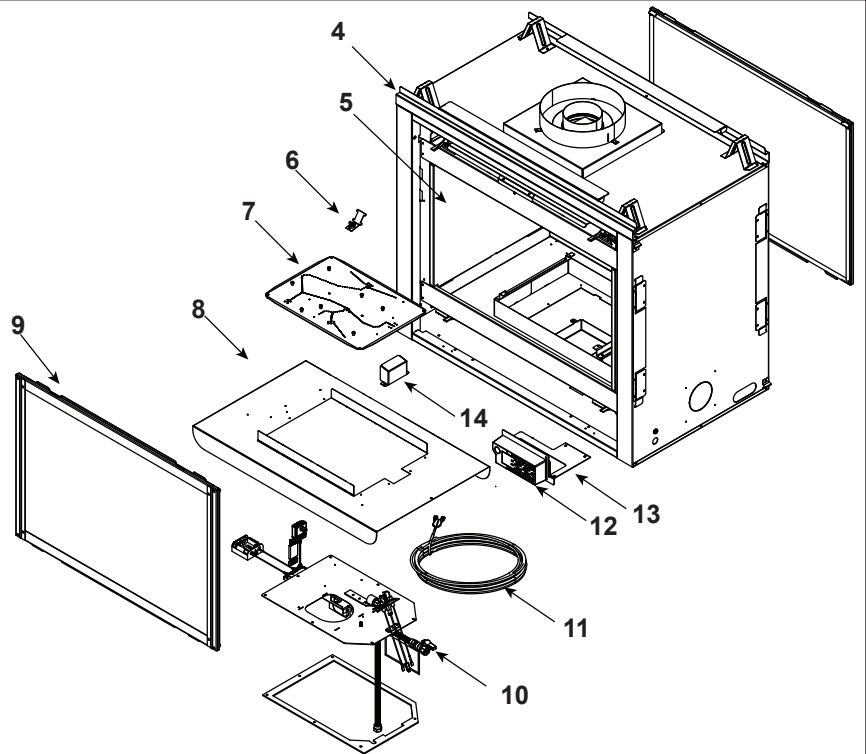

Log Set Assembly

IMPORTANT: THIS IS DATED INFORMATION. Parts must be ordered from a dealer or distributor. **Hearth and Home Technologies does not sell directly to consumers.** Provide model number and serial number when requesting service parts from your dealer or distributor.

Stocked at Depot

ITEM	DESCRIPTION	COMMENTS	PART NUMBER	
	Log Set Assembly		LOGS-2129	Y
A	Log A	Pre 5/15/16, Must order complete assembly	SRV2129-701	
B	Log B		SRV2129-703	
C	Log C		SRV2129-702	
D	Log D		SRV2129-706	
1	Log 1		SRV2129-704	
2	Log 2		SRV2129-705	
3	Log 3		SRV2129-707	
4	Sheetrock Ledge		2128-118	
5	Refractory		SRV2135-017	
6	Limit Switch Assembly	No Longer Available	SRV2134-052	
7	Burner NG, LP		2128-007	Y
8	Base Pan		2132-115	
9	Glass Door Assembly		GLA-6TROC	Y
10	Valve Assembly		Refer to valve page	
11	Thermostat Wire		SRV2118-170	Y
12	Junction Box		SRV4021-013	Y
13	Junction Box Bracket		2128-128	
14	Pilot Shield		2128-124	
	Surround Overlay (contains overlay for top, bottom and sides)		SRV2128-FACE	

Additional service part numbers appear on following page.