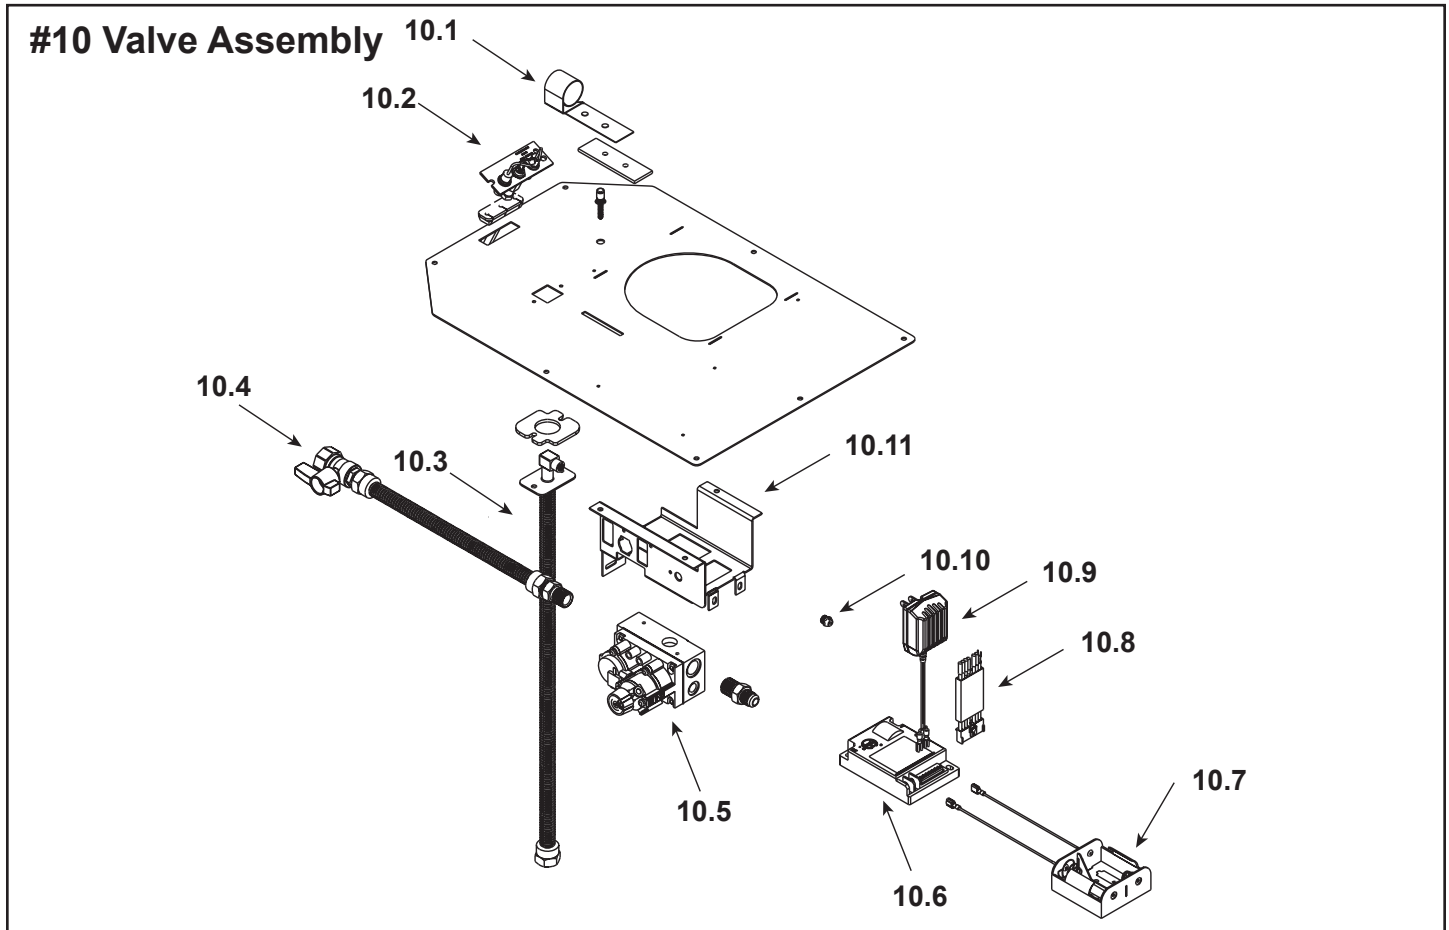

IMPORTANT: THIS IS DATED INFORMATION. Parts must be ordered from a dealer or distributor. **Hearth and Home Technologies does not sell directly to consumers.** Provide model number and serial number when requesting service parts from your dealer or distributor.

Stocked at Depot

ITEM	DESCRIPTION	COMMENTS	PART NUMBER	
10.1	Shutter Bracket Assembly		2118-121	Y
10.2	Pilot Assembly NG		SRV2090-012	Y
	Pilot Assembly LP		2090-013	Y
10.3	Flexible Gas Connector		530-302A	Y
10.4	Flex Ball Valve Assembly		SRV302-320	Y
10.5	Valve NG		750-500	Y
	Valve LP		750-501	Y
10.6	Module		SRV593-592	Y
10.7	Battery Pack		SRV593-594	Y
10.8	Module Wire Assembly		SRV593-590	Y
10.9	3 Volt Transformer		SRV593-593	Y
10.10	Orifice NG (#32C)		SRV582-832	Y
	Orifice LP (#50C)		582-850	Y
10.11	Valve Bracket		2118-104	
	2 in Jumper Wires		SRV2012-206	Y

Additional service part numbers appear on following page.