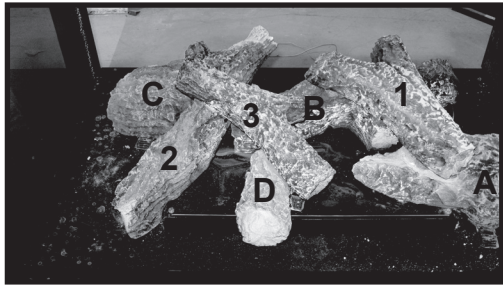

Log Set Assembly

IMPORTANT: THIS IS DATED INFORMATION. Parts must be ordered from a dealer or distributor. **Hearth and Home Technologies does not sell directly to consumers.** Provide model number and serial number when requesting service parts from your dealer or distributor.

Stocked at Depot

ITEM	DESCRIPTION	COMMENTS	PART NUMBER	
	Log Set Assembly		LOGS-2129	Y
A	Log A	Pre 5/15/16, Must order complete assembly	SRV2129-701	
B	Log B		SRV2129-703	
C	Log C		SRV2129-702	
D	Log D		SRV2129-706	
1	Log 1		SRV2129-704	
2	Log 2		SRV2129-705	
3	Log 3		SRV2129-707	
4	Sheetrock Ledge		2128-118	
5	Refractory		SRV2135-017	
6	Limit Switch Assembly	No Longer Available	SRV2134-052	
7	Burner NG, LP		2128-007	Y
8	Base Pan		2132-115	
9	Glass Door Assembly		GLA-6TROC	Y
10	Valve Assembly		Refer to valve page	
11	Thermostat Wire		SRV2118-170	Y
12	Junction Box		SRV4021-013	Y
13	Junction Box Bracket		2128-128	
14	Pilot Shield		2128-124	
	Surround Overlay (contains overlay for top, bottom and sides)		SRV2128-FACE	