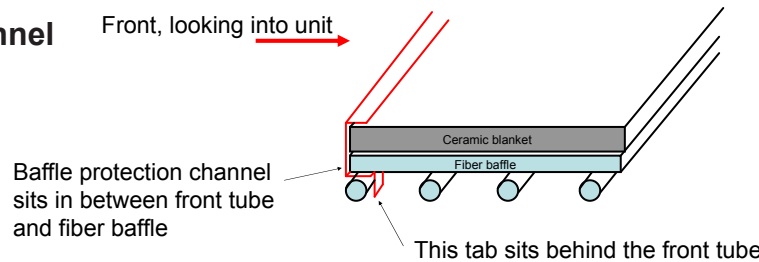

Beginning Manufacturing Date: March 2014
Ending Manufacturing Date: Aug 2019

IMPORTANT: THIS IS DATED INFORMATION. Parts must be ordered from a dealer or distributor. **Hearth and Home Technologies does not sell directly to consumers.** Provide model number and serial number when requesting service parts from your dealer or distributor.

Stocked at Depot

ITEM	DESCRIPTION	COMMENTS	PART NUMBER	
1	Rear Shroud Assembly		SRV7061-015	
2	Flue Collar		SRV7061-201	
3	Outside Air Chamber		SRV7061-014	
4	Flue Transition Assembly		SRV29138	
5	Top	Matte Black	7061-101MBK	
		Porcelain Black	7061-101PBK	
		Porcelain Dark Blue	7061-101PDB	
		Porcelain Frost	7061-101PFT	
		Porcelain Mahogany	7061-101PMH	
6	Side Left	Matte Black	7061-012MBK	
		Porcelain Black	7061-012PBK	
		Porcelain Dark Blue	7061-012PDB	
		Porcelain Frost	7061-012PFT	
		Porcelain Mahogany	7061-012PMH	
7	Baffle Blanket		SRV7061-161	Y
8	Baffle Board	Pkg of 2	SRV7061-160	Y
9	Tube Channel		SRV7061-017	Y

#10 Baffle Protection Channel

Front, looking into unit

Side view

10	Baffle Protection Channel		SRV7046-165	Y