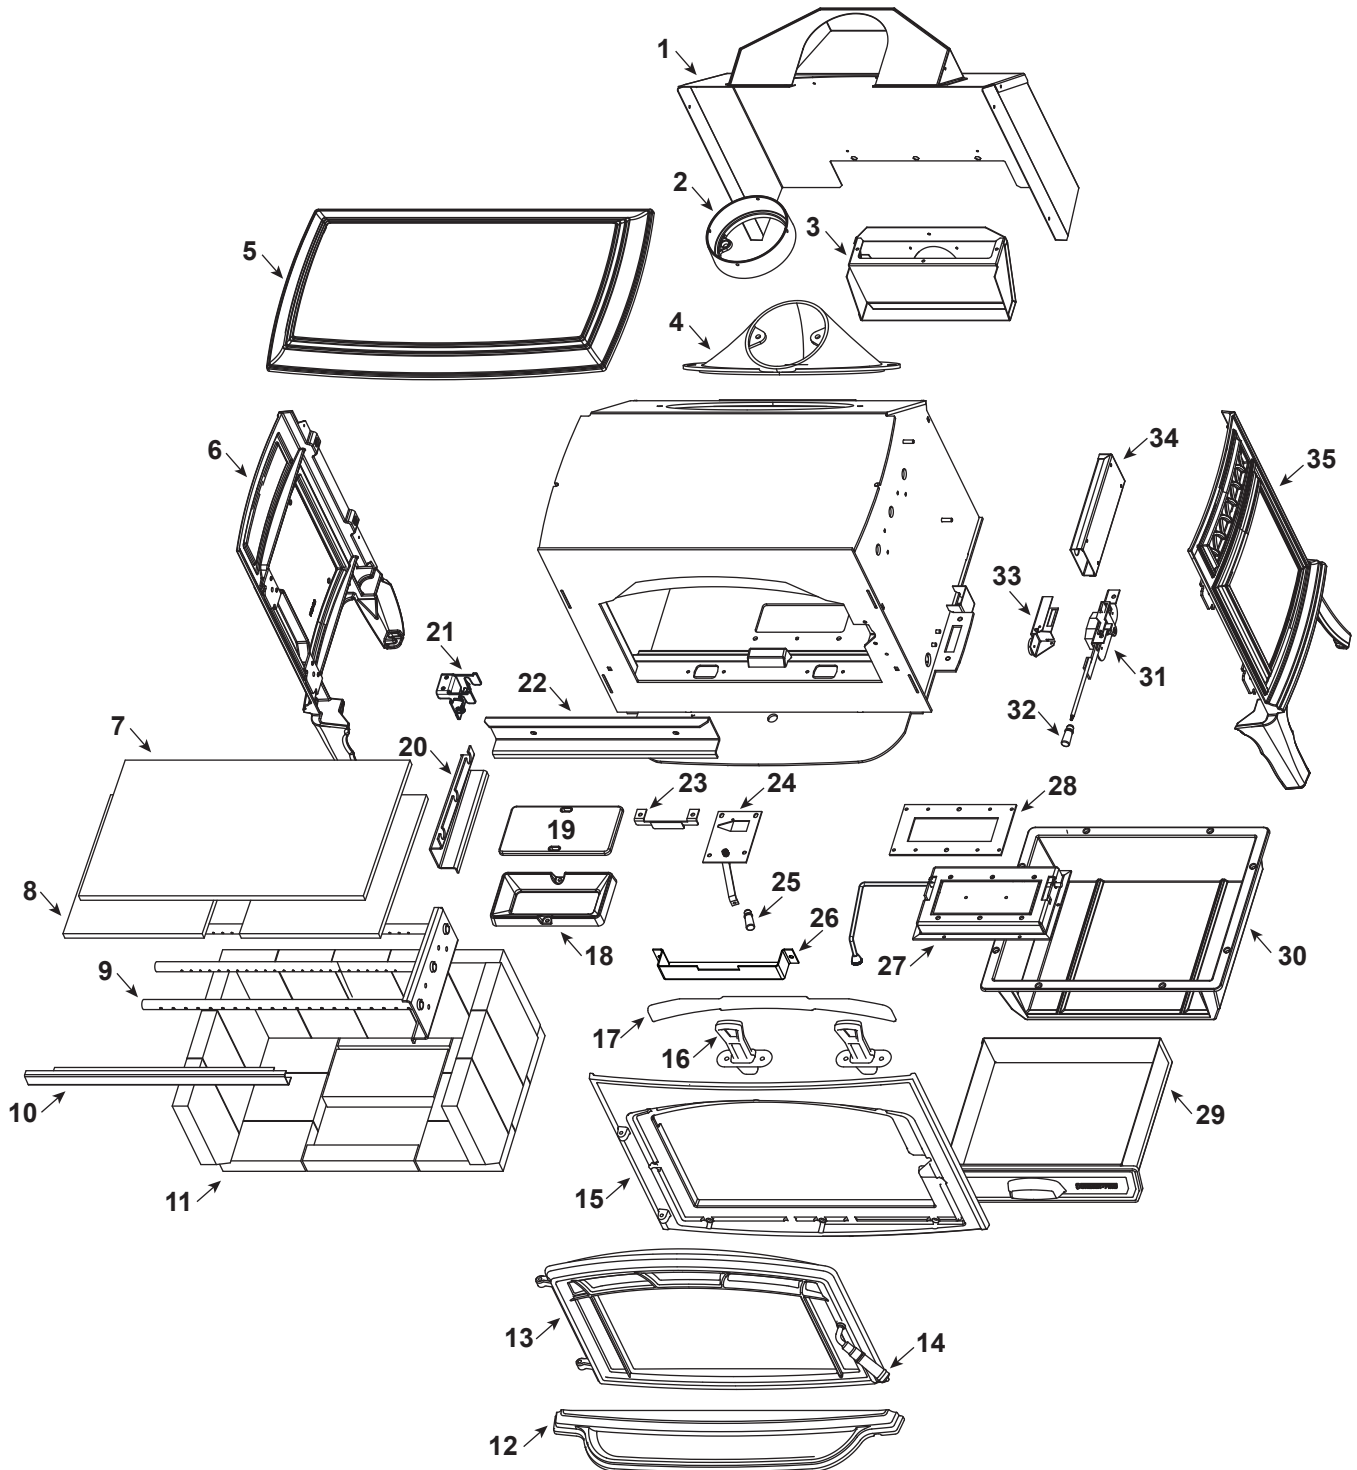

Color	SKU No.	Mfg. Dates
Matte Black	EXPLRMED-MBK	03/14 - 08/19
Porcelain Black	EXPLRMED-PBK	10/14 - 08/19
Porcelain Dark Blue	EXPLRMED-PDB	10/14 - 08/19
Porcelain Frost	EXPLRMED-PFT	10/14 - 08/19
Porcelain Mahogany	EXPLRMED-PMH	03/14 - 08/19

Part number list on following page.