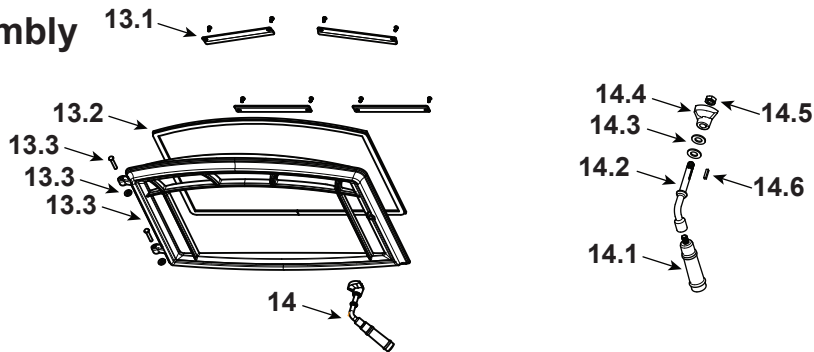

Beginning Manufacturing Date: March 2014
Ending Manufacturing Date: Aug 2019

IMPORTANT: THIS IS DATED INFORMATION. Parts must be ordered from a dealer or distributor. **Hearth and Home Technologies does not sell directly to consumers.** Provide model number and serial number when requesting service parts from your dealer or distributor.

Stocked at Depot

ITEM	DESCRIPTION	COMMENTS	PART NUMBER	
11	Brick Assembly		SRV7061-004	
11.1	Brick #1, 9 X 4.5 X 1.25	Qty 10 req		
11.2	Brick #2, 9 x 2 x 1.25	Qty 1 req		
11.3	Brick #3, 6.69 x 4.5 x 1.25	Qty 4 req		
11.4	Brick #4, 9 X 1.5 X 1.25	Qty 1 req		
11.5	Brick #5 w/angle, 9 X 4.5 X 1.25	Qty 2 req		
11.6	Brick #6, 6.63 X 3.75 X 1.25	Qty 2 req		
	Brick, Uncut (Must specify size when ordering)	Pkg of 1	832-0550	
		Pkg of 6	832-3040	
12	Ashlip	Matte Black	7061-113MBK	
		Porcelain Black	7061-113PBK	
		Porcelain Dark Blue	7061-113PDB	
		Porcelain Frost	7061-113PFT	
		Porcelain Mahogany	7061-113PMH	

#13 Door Assembly

13	Door Assembly	Matte Black	7061-003MBK	
		Porcelain Black	7061-003PBK	
		Porcelain Dark Blue	7061-003PDB	
		Porcelain Frost	7061-003PFT	
		Porcelain Mahogany	7061-003PMH	
13.1	Glass Retainers		SRV7063-166	
13.2	Glass Assembly		SRV7061-013	Y
13.3	Hinge Pins, Set of 2	Brushed Nickel	1-00-4331590	
13.4	Wahser, SAE 1/4	Pkg of 24	28758/24	Y
13.5	Door	Matte Black	7061-109MBK	
		Porcelain Black	7061-109PBK	
		Porcelain Dark Blue	7061-109PDB	
		Porcelain Frost	7061-109PFT	
		Porcelain Mahogany	7061-109PMH	
	Glass Gasket	10 Ft	240-0290/10	Y

Additional service part numbers appear on following page.