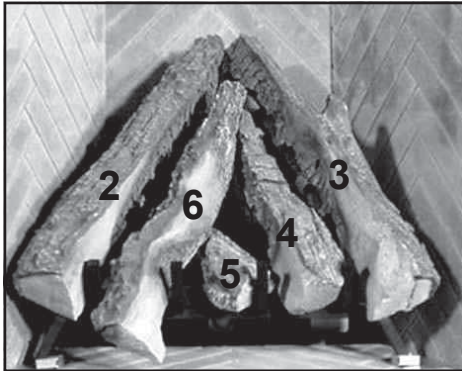

No one builds a better fire

Tall-in-the Wall Gas Fireplace - DV

Beginning Manufacturing Date: Dec 2014
Ending Manufacturing Date: Active

Log Set Assembly

IMPORTANT: THIS IS DATED INFORMATION. Parts must be ordered from a dealer or distributor. **Hearth and Home Technologies does not sell directly to consumers.** Provide model number and serial number when requesting service parts from your dealer or distributor.

Stocked at Depot

ITEM	DESCRIPTION	COMMENTS	PART NUMBER	
	Log Set Assembly		LOGS-EVEREST	Y
1	Log 1 (Back Log Not Shown)	Pre 5/15/16, Must order complete assembly	SRV750-703	
2	Log 2		SRV750-701A	
3	Log 3		SRV750-702A	
4	Log 4		SRV750-705	
5	Log 5		SRV750-706	
6	Log 6		SRV750-704	
7	Non Comb		2367-389	
8	Refractory, Back		SRV750-732	
9	Refractory, Left Side		SRV750-730	
10	Glass Door Assembly		GLA-EVEREST	Y
11	Decorative Front		SRV2367-031	
	Trim Door Mesh		2172-042	Y
12	Refractory, Base		SRV750-733	
13	Burner NG, LP		750-175A	Y
14	Refractory, Right Side		SRV750-731	

Additional service part numbers appear on following page.