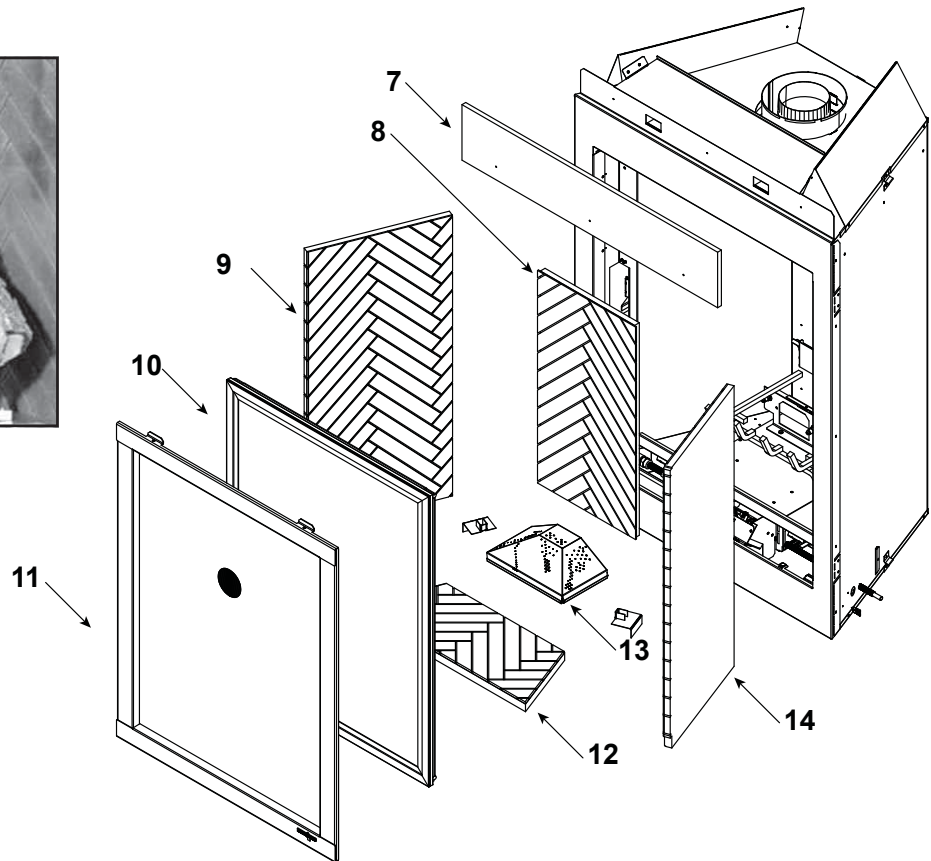

No one builds a better fire

Tall-in-the Wall Gas Fireplace - DV

Beginning Manufacturing Date: Dec 2014
Ending Manufacturing Date: Active

Log Set Assembly

IMPORTANT: THIS IS DATED INFORMATION. Parts must be ordered from a dealer or distributor. **Hearth and Home Technologies does not sell directly to consumers.** Provide model number and serial number when requesting service parts from your dealer or distributor.

Stocked at Depot

ITEM	DESCRIPTION	COMMENTS	PART NUMBER	
	Log Set Assembly		LOGS-EVEREST	Y
1	Log 1 (Back Log Not Shown)	Pre 5/15/16, Must order complete assembly	SRV750-703	
2	Log 2		SRV750-701A	
3	Log 3		SRV750-702A	
4	Log 4		SRV750-705	
5	Log 5		SRV750-706	
6	Log 6		SRV750-704	
7	Non Comb		2367-389	
8	Refractory, Back		SRV750-732	
9	Refractory, Left Side		SRV750-730	
10	Glass Door Assembly		GLA-EVEREST	Y
11	Decorative Front		SRV2367-031	
	Trim Door Mesh		2172-042	Y
12	Refractory, Base		SRV750-733	
13	Burner NG, LP		750-175A	Y
14	Refractory, Right Side		SRV750-731	