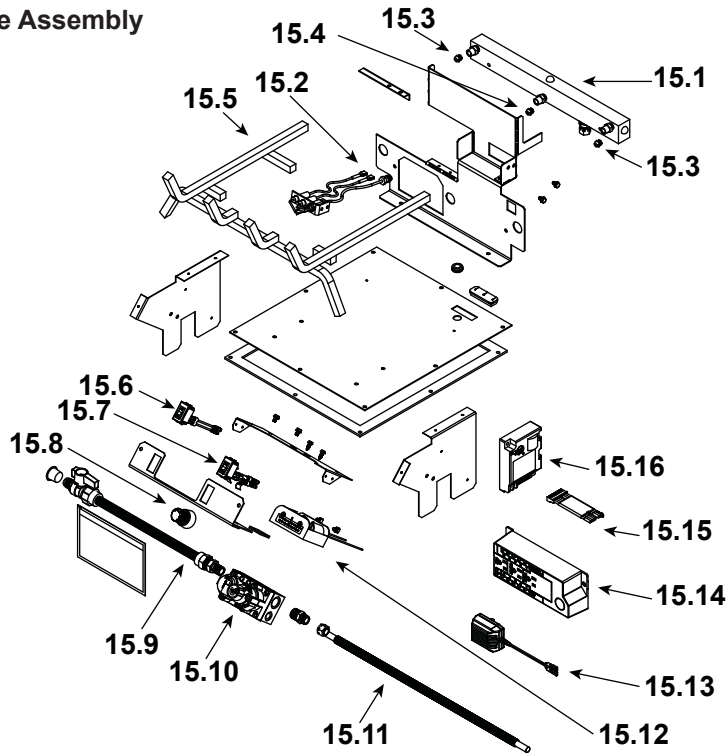

No one builds a better fire

Beginning Manufacturing Date: Dec 2014
Ending Manufacturing Date: Active

#15 Standing Pilot Valve Assembly

IMPORTANT: THIS IS DATED INFORMATION. Parts must be ordered from a dealer or distributor. **Hearth and Home Technologies does not sell directly to consumers.** Provide model number and serial number when requesting service parts from your dealer or distributor.

Stocked at Depot

ITEM	DESCRIPTION	Comments	(IPI) Post 5000	Stocked at Depot
15.1	Manifold Assembly		750-310A	Y
15.2	Pilot Assembly NG		SRV593-512	Y
	Pilot Assembly LP		SRV593-513	Y
15.3	Log Orifice NG (#53A)		582-853	Y
	Log Orifice LP (#64A)		582-864	Y
15.4	Orifice NG (#45A)		582-545	Y
	Orifice LP (#56)		582-856	Y
15.5	Grate Assembly		750-360A	
15.6	On/Off Rocker Switch		750-556A	Y
15.7	Rocker Switch Assembly		060-521A	Y
15.8	Flame Control Knob		291-531	Y
15.9	Flex Ball Valve Assembly		SRV302-320	Y
15.10	Valve NG		750-500	Y
	Valve LP		750-501	Y
15.11	Flexible Gas Connector		567-301A	Y
15.12	Battery Pack		SRV593-594	Y
15.13	3 Volt Transformer		SRV593-593	Y
15.14	Junction Box		SRV4021-013	Y
15.15	Module Wire Assembly		SRV593-590	Y
15.16	Module		593-592	Y

Additional service part numbers appear on following page.