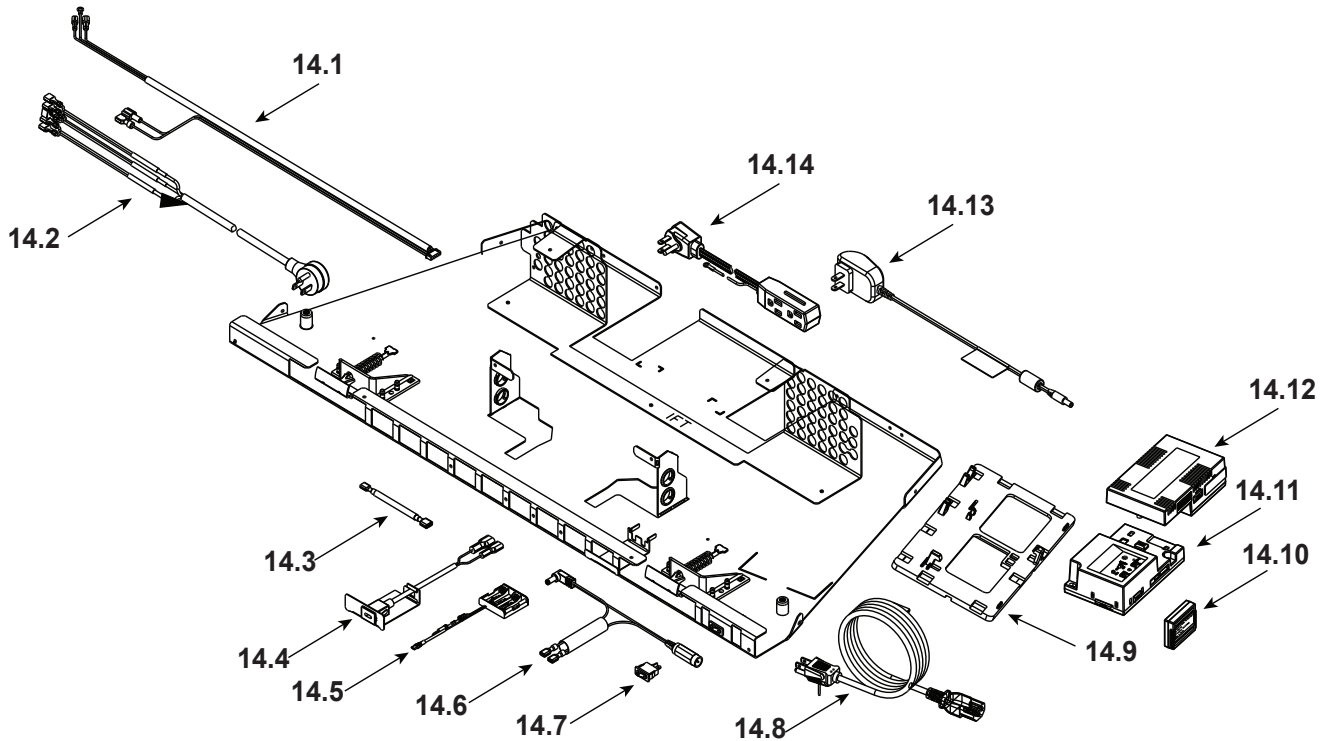

#14 Bottom Assembly

IMPORTANT: THIS IS DATED INFORMATION. Parts must be ordered from a dealer or distributor. **Hearth and Home Technologies does not sell directly to consumers.** Provide model number and serial number when requesting service parts from your dealer or distributor.

Stocked at Depot

ITEM	DESCRIPTION	COMMENTS	PART NUMBER	
14.1	IFT Wire Harness		2550-301	Y
14.2	Wire Assembly		2550-068	Y
14.3	Fuse Wire Assembly	Pre LC4954115	2206-085	Y
14.4	USB-C and Mounting Plate Assembly		2550-126	Y
14.5	Battery Pack**	Pre LC5489112	SRV2326-134	Y
		Post LC5489112	SRV2326-142	Y
14.6	Reset Switch Wire		2550-135	Y
14.7	Reset Switch	Pre LC5115607	SRV2206-299	Y
		Post LC5115607	SRV2206-298	Y
14.8	Cable, B Type AC Module		SRV2326-152	Y
14.9	Component Tray		2279-185	
14.10	Module, RF FCC		SRV2326-120	Y
14.11	Module, IFT Control		SRV2326-130	Y
14.12	Module, B Type AC		SRV2326-150	Y
14.13	Transformer, 6 Volt Wall		SRV2326-131	Y
14.14	Power Cord		2201-024	Y

**Fuse for battery pack can be sourced locally, not a warranty item. Specs are 250v, 3A fuse, 3/4" long

Additional service part numbers on following page.