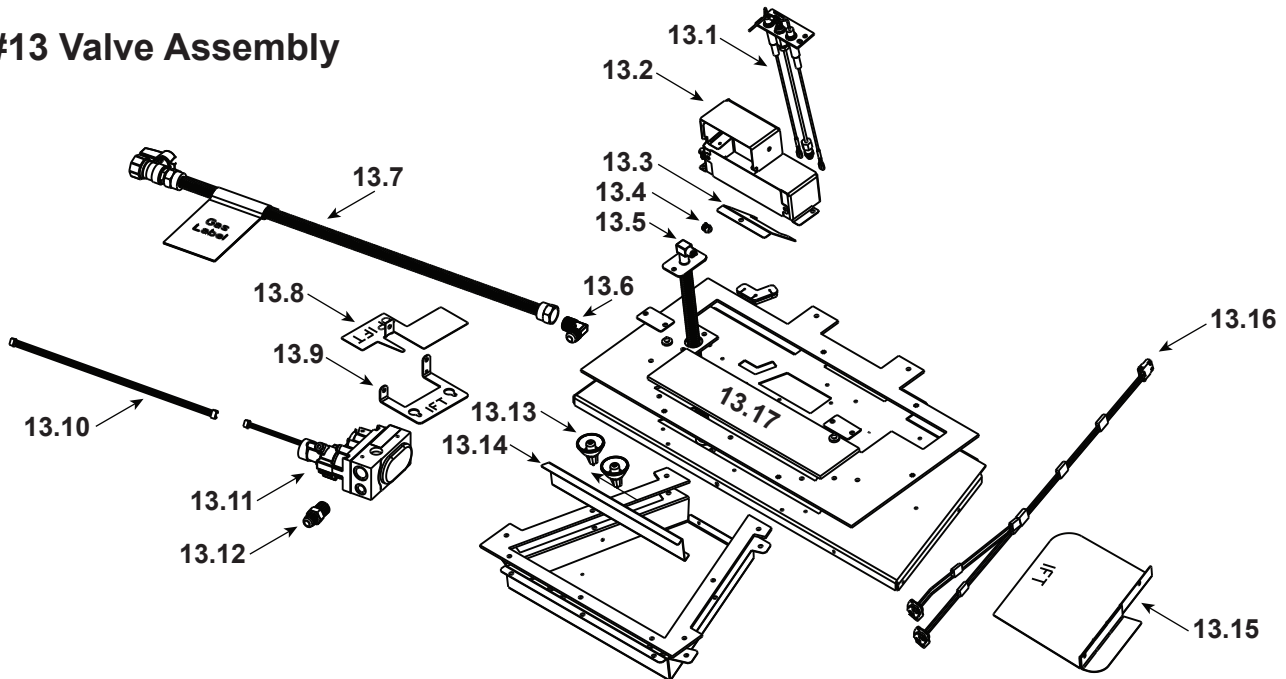

#13 Valve Assembly

IMPORTANT: THIS IS DATED INFORMATION. Parts must be ordered from a dealer or distributor. **Hearth and Home Technologies does not sell directly to consumers.** Provide model number and serial number when requesting service parts from your dealer or distributor.

Stocked
at Depot

ITEM	DESCRIPTION	COMMENTS	PART NUMBER	
13.1	Pilot Assembly NG		2550-013	Y
	Pilot Assembly, Propane		2550-014	Y
	3-Hole Grommet		2201-420	
13.2	Pilot Bracket Assembly		2201-025	
13.3	Air Scoop		2201-156	
13.4	Burner Orifice NG (#31C)		SRV582-831	Y
	Burner Orifice Propane (#49C)		SRV582-849	Y
13.5	Flex Assembly		4021-428	
13.6	Elbow, 3/8 Flare		SRV4021-045	
13.7	Flex Ball Valve Assembly		2201-108	Y
13.8	Shield, Stepper Motor		2550-168	
13.9	Valve Bracket		2550-108	
13.10	Extension Wire, Stepper Motor		2550-753	Y
13.11	Valve NG		SRV2166-302	Y
	Valve Propane		2166-303	Y
13.12	Male Connector	Pkg of 5	303-315/5	
13.13	Ember Bulb, 50 Watt	Qty 2 req	2201-150	Y
13.14	Air Passage Divider		2201-144	
13.15	Shield, Component Heat		2550-167	
13.16	Light Wire Assembly		2532-017	Y
13.17	Ember Glass		2201-115	Y

Additional service part numbers on following page.