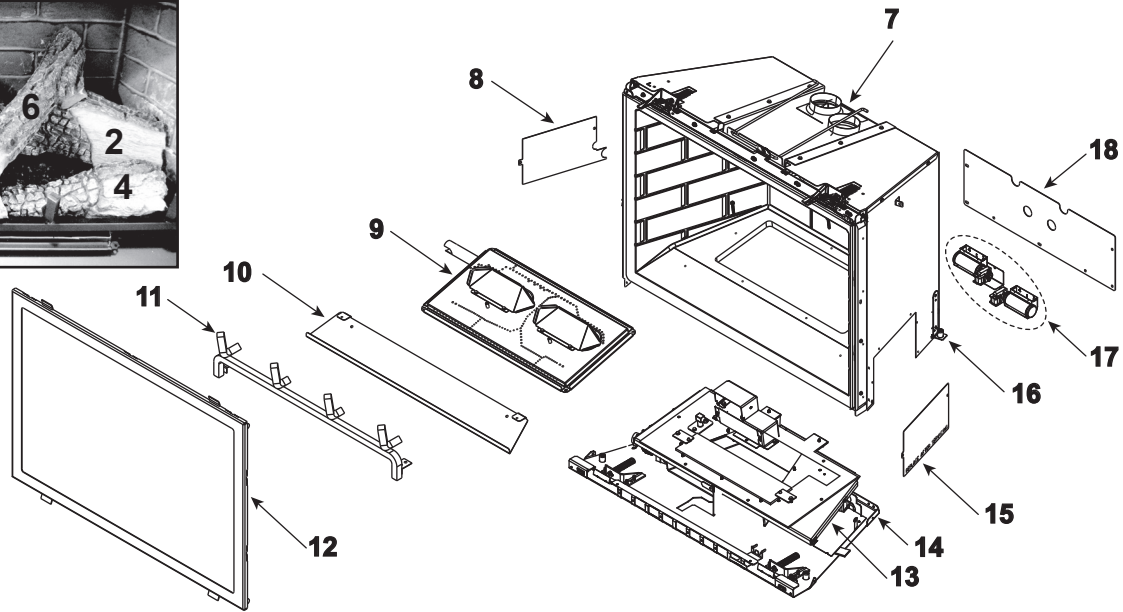

### Log Set Assembly

IMPORTANT: THIS IS DATED INFORMATION. Parts must be ordered from a dealer or distributor. **Hearth and Home Technologies does not sell directly to consumers.** Provide model number and serial number when requesting service parts from your dealer or distributor.

Stocked at Depot

ITEM	DESCRIPTION	COMMENTS	PART NUMBER	
	Log Assembly		LOGS-I35FB	Y
1	Log 1		SRV2202-702	
2	Log 2		SRV2202-701	
3	Log 3		SRV2202-704	
4	Log 4		SRV2202-703	
5	Log 5		SRV2202-705	
6	Log 6		SRV2202-706	
7	Termination Plate Assembly		2202-012	
	Gasket, Termination Plate		2201-401	
	Slide Plate Handle		2019-201	
8	Left Side Cover, Plate		2550-129	
9	Burner Assembly		SRV2202-009	Y
	Media Tray, Mesh		2201-138	
10	Media Tray		2202-112	
11	Grate Assembly		SRV2202-016	
12	Glass Door Assembly		GLA-35FB	Y
13	Valve Assembly		Refer to valve page	
14	Bottom Assembly		Refer to valve page	
15	Right Side Cover, Plate		2550-130	
16	RIV-NUT Bracket Assembly	Qty 2 req	2201-027	
17	Fan Kit		GFK-210-C	Y
18	Cover Plate, Back		2550-104	