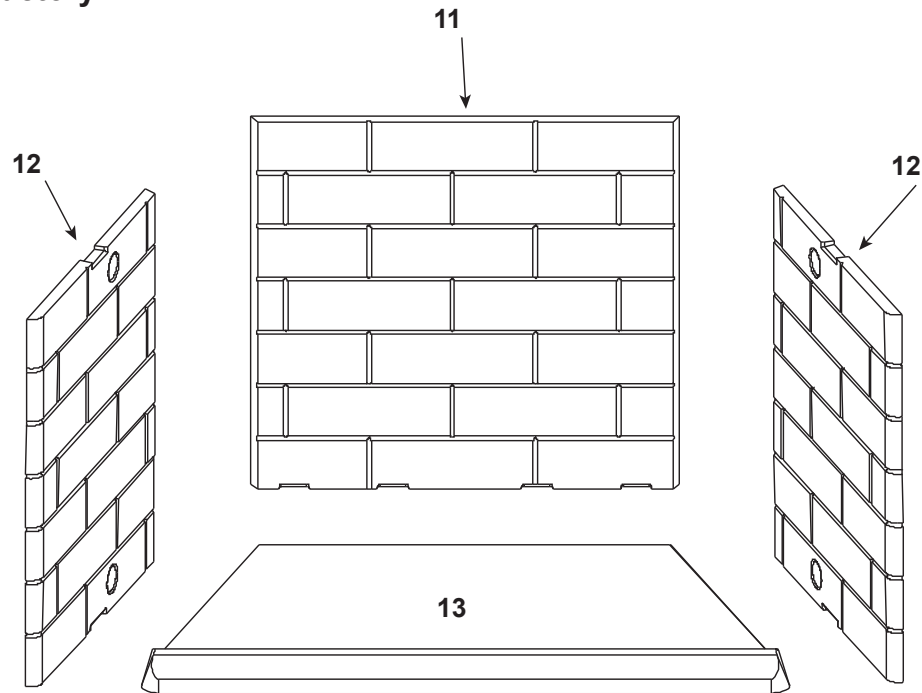

No one builds a better fire

Beginning Manufacturing Date: Sept 2000

Ending Manufacturing Date: Active

Traditional Refractory

IMPORTANT: THIS IS DATED INFORMATION. Parts must be ordered from a dealer or distributor. **Hearth and Home Technologies does not sell directly to consumers.** Provide model number and serial number when requesting service parts from your dealer or distributor.

Stocked at Depot

ITEM	DESCRIPTION	COMMENTS	PART NUMBER	
11	Brick Refractory - Back		28394	
12	Brick Refractory - Left/Right Side	Qty. 2 req	28393	
13	Brick Refractory - Hearth		28391	
	Top / Bottom Front Face	Overlay	SRV29901BK	
	Side Column (Left and Right)	Overlay	SRV29899BK	
	Glass Support, Top / Bottom	Overlay	SRV30568BK	
	Damper Repair Kit		4010-001	
	Door Pivot Clip	Qty. 2 req	31527	
	Door Track		15427	
	Firescreen Rod	Qty. 2 req	SRV4010-102	Y
	Junction Box Cover Plate	Qty. 3 req	26548	
	Junction Box Kit		JK9	Y
	Nailing Flange	Qty. 4 req	31190	
	Drywall Flange		28388	
	Refractory Retainer	Qty. 3 req	11847	
	Smoke Shield Extension Kit		35397	
	Strip Protector	Qty. 2 req	18320	
	Touch-up Paint		71479