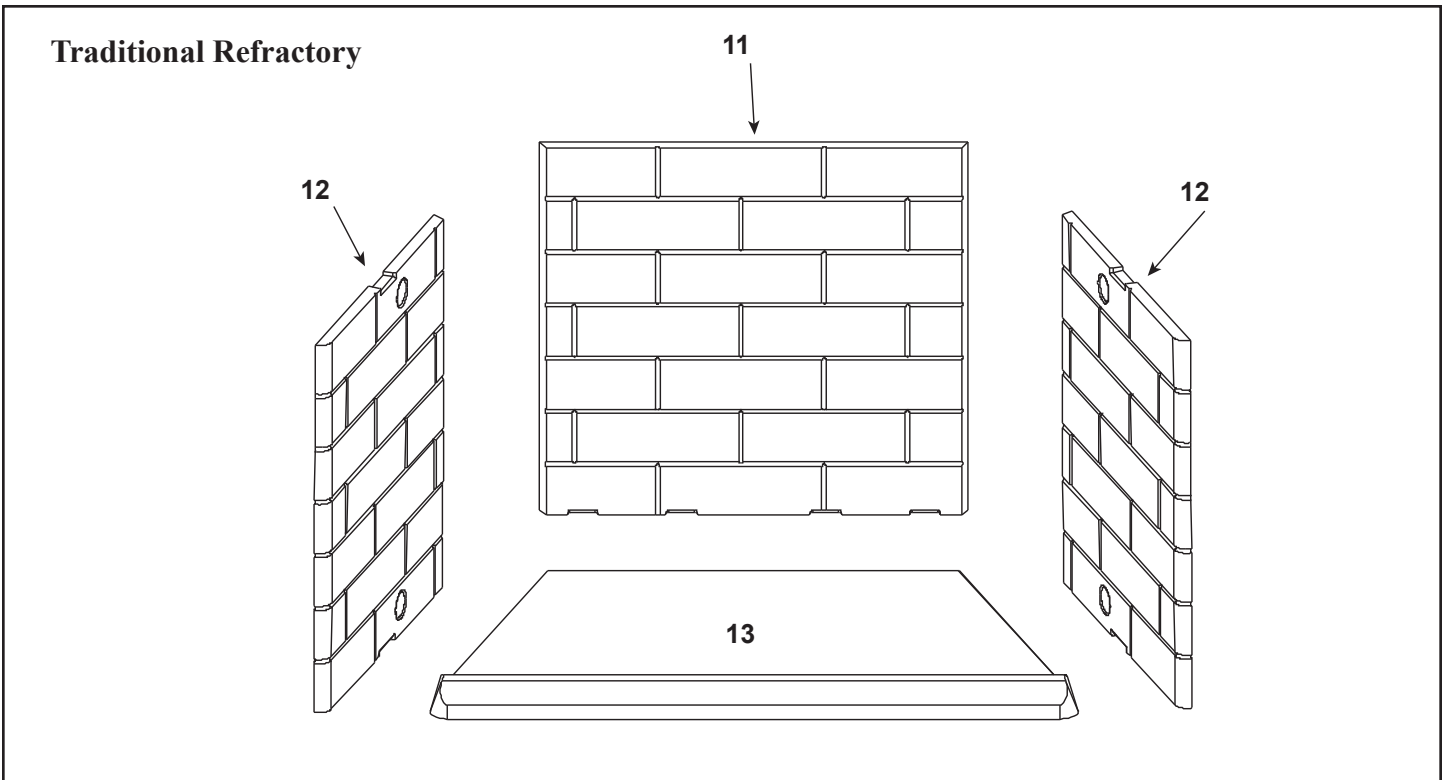

No one builds a better fire

Beginning Manufacturing Date: Aug 1999

Ending Manufacturing Date: Active

IMPORTANT: THIS IS DATED INFORMATION. Parts must be ordered from a dealer or distributor. **Hearth and Home Technologies does not sell directly to consumers.** Provide model number and serial number when requesting service parts from your dealer or distributor.

Stocked at Depot

ITEM	DESCRIPTION	COMMENTS	PART NUMBER	
11	Traditional Brick Back Refractory	Pre 34/98	29245	
		Post 34/98	29992	
12	Traditional Brick Side Refractory	Qty 2 req	28393	
13	Traditional Brick Hearth Refractory	Pre 34/98	29244	
		Post 34/98	29993	
	Top / Bottom Front Face	Overlay	SRV29901BK	
	Side Column (Left and Right)	Overlay	SRV29899BK	
	Glass Support, Top / Bottom	Overlay	SRV30568BK	
	Damper Repair Kit		4010-001	
	Door Pivot Clip	Qty 2 req	SRV31527	
	Door Track		SRV15425	
	Exterior Touch-up Paint		71479	
	Firescreen Rod	Qty 2 req	12052	Y
	Junction Box Cover Plate	Qty 3 req	SRV26548	
	Junction Box Kit		JK9	Y
	Nailing Flange	Qty 4 req	31190	
	Drywall Flange		29238	
	Refractory Retainer	Qty 3 req	SRV11847	
	Smoke Diverter		30559	
	Strip Protector	Qty 2 req	SRV18320