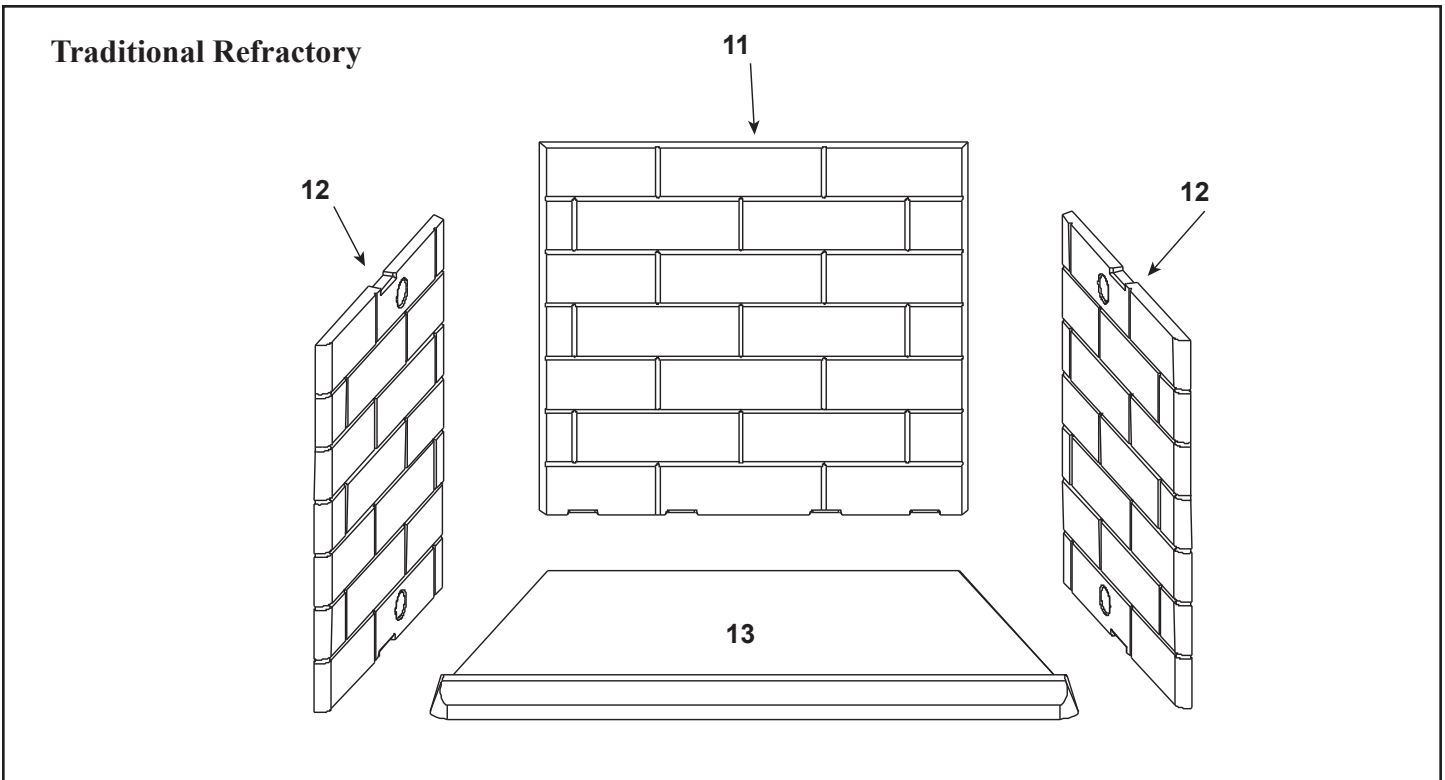

No one builds a better fire

Beginning Manufacturing Date: Aug 1999

Ending Manufacturing Date: Active

IMPORTANT: THIS IS DATED INFORMATION. Parts must be ordered from a dealer or distributor. **Hearth and Home Technologies does not sell directly to consumers.** Provide model number and serial number when requesting service parts from your dealer or distributor.

Stocked at Depot

ITEM	DESCRIPTION	COMMENTS	PART NUMBER	
11	Traditional Brick Back Refractory	Pre 34/98	29245	
		Post 34/98	29992	
12	Traditional Brick Side Refractory	Qty 2 req	28393	
13	Traditional Brick Hearth Refractory	Pre 34/98	29244	
		Post 34/98	29993	
	Top / Bottom Front Face	Overlay	SRV29901BK	
	Side Column (Left and Right)	Overlay	SRV29899BK	
	Glass Support, Top / Bottom	Overlay	SRV30568BK	
	Damper Repair Kit		4010-001	
	Door Pivot Clip	Qty 2 req	31527	
	Door Track		15425	
	Exterior Touch-up Paint		71479	
	Firescreen Rod	Qty 2 req	12052	Y
	Junction Box Cover Plate	Qty 3 req	26548	
	Junction Box Kit		JK9	Y
	Nailing Flange	Qty 4 req	31190	
	Drywall Flange		29238	
	Refractory Retainer	Qty 3 req	11847	
	Smoke Diverter		30559	
	Strip Protector	Qty 2 req	18320