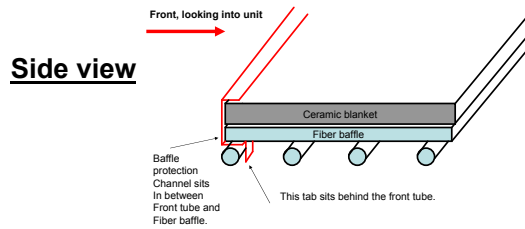

#9 Baffle Protection Channel

9	Baffle Protection Channel		SRV7056-147	
10	Retainers -Tube Support		SRV7056-132	
11	Tube Channel Assembly		SRV7065-007	

Additional Service Parts on following page.