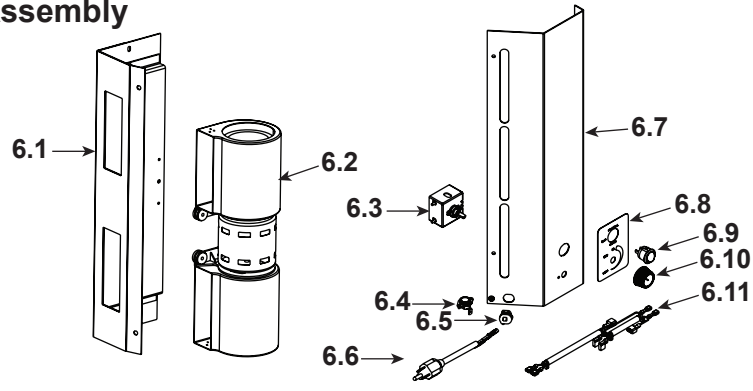

IMPORTANT: THIS IS DATED INFORMATION. When requesting service or replacement parts for your appliance please provide model number and serial number. All parts listed in this manual may be ordered from an authorized dealer.

Stocked at Depot

ITEM	DESCRIPTION	COMMENTS	PART NUMBER	
1	Convection Air Channel		SRV7065-105	
2	Flue Attach Ring		SRV7044-154	
3	Gasket, Flue Collar		SRV7044-194	
4	Chimney Ring Attach		SRV7044-181	
5	Outer Shield LH		SRV7065-113	

#6 Bay Side/Blower Assembly

6	Bay Side/Blower Assembly			
6.1	Blower Mount Assembly		SRV7065-005	
6.2	Blower Replacement		SRV7044-210	Y
6.3	Speed Control Only (Rheostat)		842-0370	Y
6.4	Snap Disc #1		SRV230-0470	Y
6.5	Strain Relief		7000-463/20	Y
6.6	Blower Cord Only		832-2410	Y
6.7	Bay Side LH (W/label)	No longer available	SRV7065-107	
6.8	Blower Control Label		SRV7065-120	
6.9	Rocker Switch (Round)		SRV7000-515	Y
6.10	Knob, Speed Control		200-2041	Y
6.11	Wire Harness		SRV7046-184	Y
7	Ceramic Fiber Blanket, (19.35" x 13.69")		832-3390	Y
8	Baffle Board (9.44" x 13.69")		SRV7033-209	Y