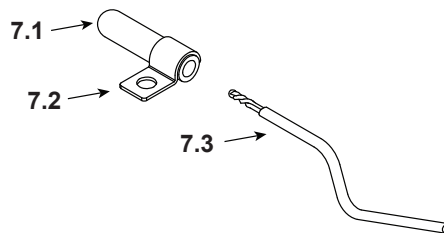

Stocked at Depot

ITEM	DESCRIPTION	COMMENTS	PART NUMBER	Stocked at Depot
1	Hopper Lid Assembly		SRV7074-009	Y
2	Handle, Hopper Lid		SRV200-0110	
3	Top Assembly		SRV7074-032	

#4 Door Assembly

4	Door Assembly		SRV7058-014	
4.1	Glass Assembly		SRV7058-015	Y
4.2	Rope, Door, 3/4" X 84"		832-1680	Y
4.3	Hinge Pin, 1/2"	Nickel	SRV430-5320	
4.4	Spring Handle, 1/2"	Nickel	250-8330	Y
4.5	Door Handle Assembly		SRV7058-030	Y
	Gasket, Glass Tape, 3/4" X 1/8"	5 Ft	832-0460	Y
	Key Latch, Cam		SRV430-1151	
5	Bumper, Rubber		SRV224-0340/12	Y
6	Baffle Assembly		SRV7059-026	

#7 Thermocouple Assembly

7.1	Thermocouple Protection Tube		SRV7034-186	Y
		Pkg of 10	SRV7034-186/10	
7.2	Half Clip		7000-321	
7.3	Thermocouple		812-4470	Y
8	Firepot Assembly		SRV7034-072B	Y
	Gasket, Firepot		SRV7034-190	Y
9	Heating Element Assembly 18" (Loop Igniter)	Pkg of 1	SRV7000-462	Y
		Pkg of 10	SRV7000-462/10	Y
10	Firepot Bottom		SRV7034-153	Y
11	Spring	Pkg of 4	7000-513/4	Y