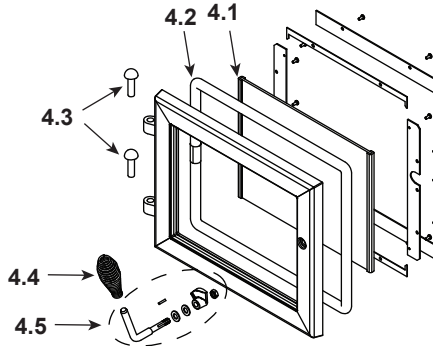

Stocked at Depot

ITEM	DESCRIPTION	COMMENTS	PART NUMBER	Stocked at Depot
1	Hopper Lid Assembly		SRV7074-009	Y
2	Handle, Hopper Lid		SRV200-0110	
3	Top Assembly		SRV7074-032	

#4 Door Assembly

4	Door Assembly		SRV7058-014	
4.1	Glass Assembly		SRV7058-015	Y
4.2	Rope, Door, 3/4" X 84"		832-1680	Y
4.3	Hinge Pin, 1/2"	Nickel	SRV430-5320	
4.4	Spring Handle, 1/2"	Nickel	250-8330	Y
4.5	Door Handle Assembly		SRV7058-030	Y
	Gasket, Glass Tape, 3/4" X 1/8"	5 Ft	832-0460	Y
	Key Latch, Cam		SRV430-1151	
5	Bumper, Rubber		SRV224-0340/12	Y
6	Baffle Assembly		SRV7059-026	