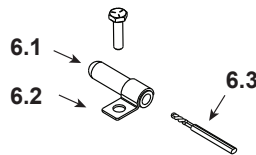

IMPORTANT: THIS IS DATED INFORMATION. Parts must be ordered from a dealer or distributor. **Hearth and Home Technologies does not sell directly to consumers.** Provide model number and serial number when requesting service parts from your dealer or distributor.

Stocked at Depot

Item	Description	Comments	Part Number	Stocked at Depot
1	Hopper Lid Assembly		SRV7059-009	
2	Handle, Hopper Lid		SRV200-0110	
3	Side Curtain, Left		SRV7059-125	
4	Baffle Assembly		SRV7059-026	Y
5	Door Assembly		SRV7058-014	
	Door Handle Assembly		SRV7058-030	Y
	Gasket, Glass Tape, 3/4" X 1/8"	5 Ft	832-0460	Y
	Glass Assembly		SRV7058-015	Y
	Key Latch, Cam		SRV430-1151	
	Hinge Pin, 1/2"	Nickel	SRV430-5320	
	Rope, Door, 3/4" X 84"		832-1680	Y

Thermocouple Assembly

6.1	Thermocouple Protection Tube		SRV7034-186	Y
		Pkg of 10	SRV7034-186/10	
6.2	Half Clip		7000-321	
6.3	Thermocouple		812-4470	Y
7	Firepot Assembly		SRV7034-072B	Y
	Gasket, Firepot		SRV7034-190	Y
8	Firepot Bottom		SRV7034-153	Y
9	Rail, Auto-Clean		SRV7034-152	Y
10	Spring	Pkg of 4	7000-513/4	Y
11	Hitch Pin Clip 3/32	Pkg of 10	7000-374/10	Y
12	Pull Rod		SRV7058-141	
13	Heating Element Assembly 18" (Loop Igniter)	Pkg of 1	SRV7000-462	Y
		Pkg of 10	SRV7000-462/10	Y
14	Ash Pan Assembly		SRV7058-013	
	Heatilator Logo		4021-049	
15	Pedestal Side	Qty 2 req	SRV7059-153	
16	Blower, Convection		SRV7000-108	Y
17	Wire Harness		SRV7058-150	Y
18	Blower Retainer		SRV7058-148	
19	Control Board 3 Speed Eco-Choice		SRV7058-188	Y
20	Latch Backing Plate		SRV7058-155	
21	Blower, Exhaust Combustion		SRV7000-881	Y

Additional service parts on following page