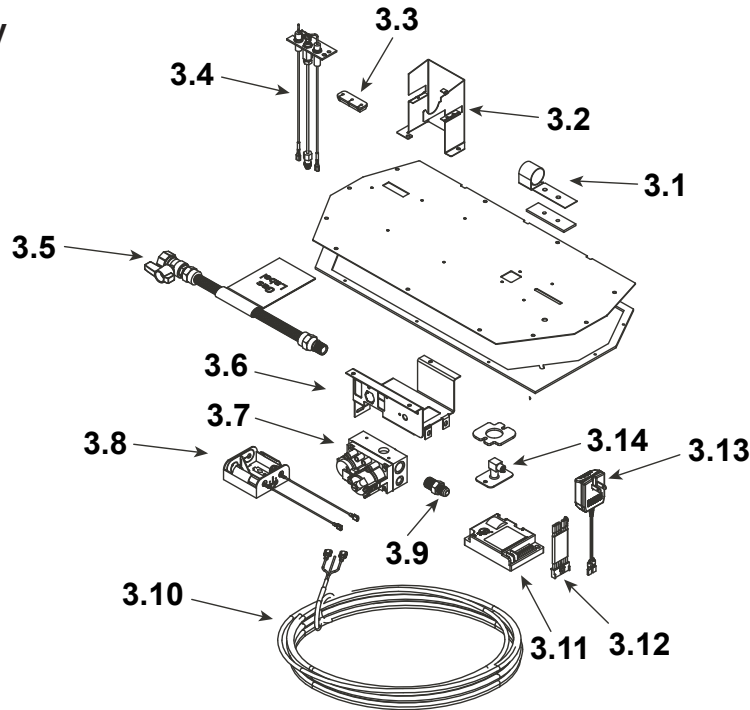

#3 Valve Assembly

IMPORTANT: THIS IS DATED INFORMATION. Parts must be ordered from a dealer or distributor. **Hearth and Home Technologies does not sell directly to consumers.** Provide model number and serial number when requesting service parts from your dealer or distributor.

**Stocked
at Depot**

ITEM	DESCRIPTION	COMMENTS	PART NUMBER	
3.1	Shutter Bracket Assembly		2118-121	Y
3.2	Pilot Bracket		2297-112	
3.3	3-Hole Grommet		SRV2118-420	
3.4	Pilot Assembly NG		SRV2090-012	Y
	Pilot Assembly Propane		2090-013	Y
	Pilot Tube		SRV485-301	Y
3.5	Flex Ball Valve Assembly		SRV302-320	Y
3.6	Valve Bracket		2118-104	
3.7	Valve NG		750-500	Y
	Valve Propane		750-501	Y
3.8	Battery Pack		SRV593-594	Y
3.9	Male Connector	Pkg of 5	303-315/5	Y
3.10	Thermostat Wire Assembly		SRV2118-170	Y
3.11	Module		SRV593-592	Y
3.12	Module Wire Assembly		SRV593-590	Y
3.13	3 Volt Transformer		SRV593-593	Y
3.14	Flexible Gas Connector		SRV7000-156	Y
	Male-Male 2" Jumper Wires		SRV2012-206	Y
	Orifice NG (#45)		SRV582-845	Y
	Orifice Propane (1.25 mm)		582-8125	Y

Additional service part numbers appear on following page.