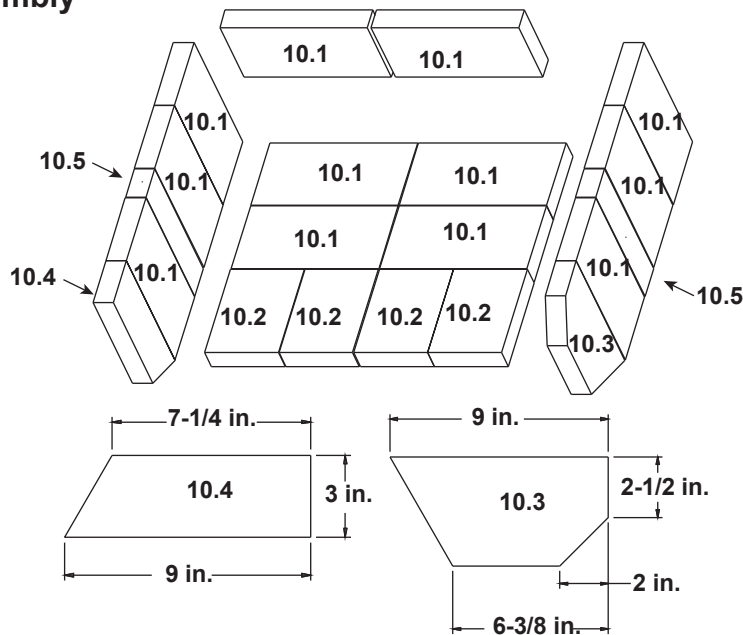

Stocked at Depot

ITEM	DESCRIPTION	COMMENTS	PART NUMBER	
1	Air Channel, Convection w/Bracket (Retain Original SN Label)		SRV7033-144	
2	Air Supply Back		SRV7033-134	
3	Flue Collar		SRV7000-302	
4	Panel Assembly, Side, Left		SRV7037-026	Y
5	Ceramic Fiber Blanket, 1/2" Thick		832-3390	
6	Baffle Protection Channel		SRV7033-298	
7	Tube Support Rack		SRV7033-148	
8	Brick Retainer		SRV7033-149	
9	Baffle Board	Pkg of 2	SRV7037-112	

#10 Brick Set Assembly

10	Brick Assembly, Complete Set	Pkg of 20	SRV7037-003	
10.1	Brick, 9 x 4.5 x 1.25"	Qty. 12 Reg.		
10.2	Brick, 6 x 4.5"	Qty. 4 Reg.		
10.3	Brick, 9 x 4.5" with angle	Qty. 1 Reg.		
10.4	Brick, 9 x 3" with angle	Qty. 1 Reg.		
	Brick, small	Qty. 2 Reg.		
	Brick, Uncut	Pkg of 1	832-0550	
		Pkg of 6	832-3040	
11	Tube, Channel Assembly		SRV7033-023	
12	Tube Channel Top		SRV7033-237	Y
13	Rear Channel Assembly		SRV7033-002	Y