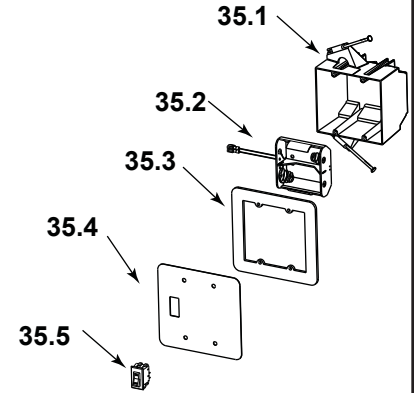

#33 Burner Assembly

33	Burner Tube Assembly NG		4036-068	Y
	Burner Tube Assembly LP		4036-069	Y
33.1	Pilot Shield		4036-248	
33.2	Rock Retainer		4036-190	
33.3	Air Shutter		4036-194	
33.4	1-1/4 in. Burner Tube NG		4036-187	
	1-1/4 in. Burner Tube LP		4036-188	
33.5	Burner Tube Bracket		4036-189	

Additional service parts on following page.

#34 Valve Components

#35 Switch Box Assembly

IMPORTANT: THIS IS DATED INFORMATION. When requesting service or replacement parts for your appliance please provide model number and serial number. All parts listed in this manual may be ordered from an authorized dealer.

**Stocked
at Depot**

ITEM	DESCRIPTION	COMMENTS	PART NUMBER	Stocked at Depot
34.1	ON/OFF Valve		15697	Y
34.2	3/8 Swivel Nut Connector		4021-561	
34.3	Brass Elbow		4021-045	
34.4	Valve NG		593-500	Y
	Valve LP		593-501	Y
34.5	Valve Assembly Bracket		4036-179	
34.6	Control Module		593-595	Y
34.7	Pilot Assembly NG		593-512A	Y
	Pilot Assembly LP		593-513A	Y
34.8	IPI Wiring Harness (w/5 ft. Leads)		4021-116	Y
35	Switch Box Assembly		4036-040	
35.1	Switch Box		4021-117	Y
35.2	Battery Pack		593-594A	Y
35.3	Electrical Box Gasket		4021-153	
35.4	Switch Cover Plate		4036-157	
35.5	ON/OFF Rocker Switch		060-511	Y
	Lava Rock		4021-296	
	Outer Shell Access Panel		4036-186	
	Outer Shell Access Panel Fastener Pack		4025-007	
	Conversion Kit NG to LP		LPK-DAKOTA-B	Y
	Conversion Kit LP to NG		NGK-DAKOTA-B	Y
	Installation Instructions & Owner's Manual		4036-909	