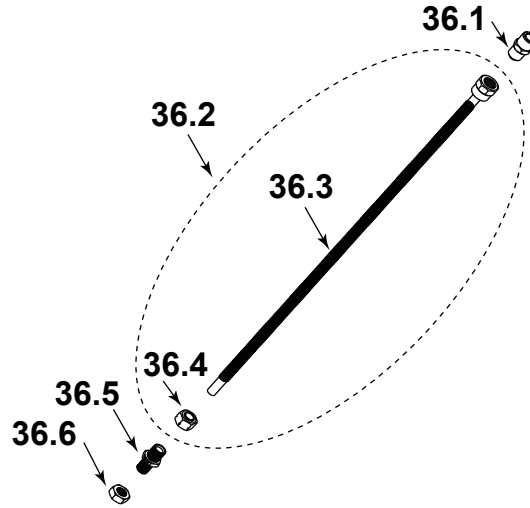

#36 Flex Assembly

IMPORTANT: THIS IS DATED INFORMATION. When requesting service or replacement parts for your appliance please provide model number and serial number. All parts listed in this manual may be ordered from an authorized dealer.

Stocked at Depot

ITEM	DESCRIPTION	COMMENTS	PART NUMBER	
36.1	Brass Fitting (1/2-3/8)		19641	
36.2	Flex Burner Line Kit		SRV4036-260	
36.3	Flex Tube, 21"		4021-418	
36.4	Compression Nut		SRV32553	
36.5	Burner Orifice NG		SRV4021-134	Y
	Burner Orifice LP		SRV32562	Y
36.6	Jam Nut (1/2-20)		SRV32563	
	3/8 in. NPT Pipe Coupler	No longer available	4021-349	
	3/8 Male NPT x 4-1/2 in. Pipe	No longer available	4021-348	
	3/8 NPT Street L	No longer available	4021-347	

Log Assemblies