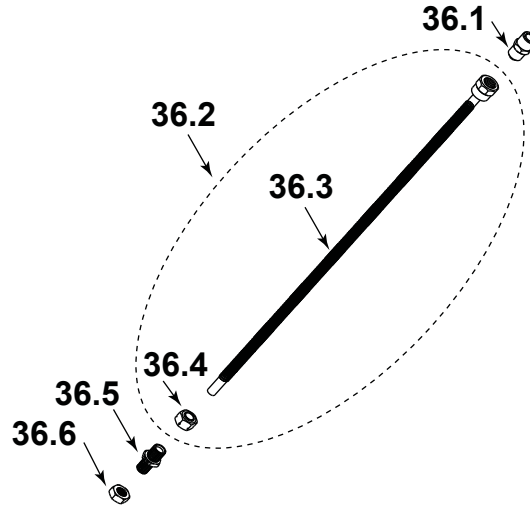

#36 Flex Assembly

IMPORTANT: THIS IS DATED INFORMATION. When requesting service or replacement parts for your appliance please provide model number and serial number. All parts listed in this manual may be ordered from an authorized dealer.

Stocked at Depot

ITEM	DESCRIPTION	COMMENTS	PART NUMBER	
36.1	Brass Fitting (1/2-3/8)		19641	
36.2	Flex Burner Line Kit		SRV4036-260	
36.3	Flex Tube, 21"		4021-418	
36.4	Compression Nut		32553	
36.5	Burner Orifice NG		4021-134	Y
	Burner Orifice LP		32562	Y
36.6	Jam Nut (1/2-20)		32563	
	3/8 in. NPT Pipe Coupler	No longer available	4021-349	
	3/8 Male NPT x 4-1/2 in. Pipe	No longer available	4021-348	
	3/8 NPT Street L	No longer available	4021-347	

Log Assemblies