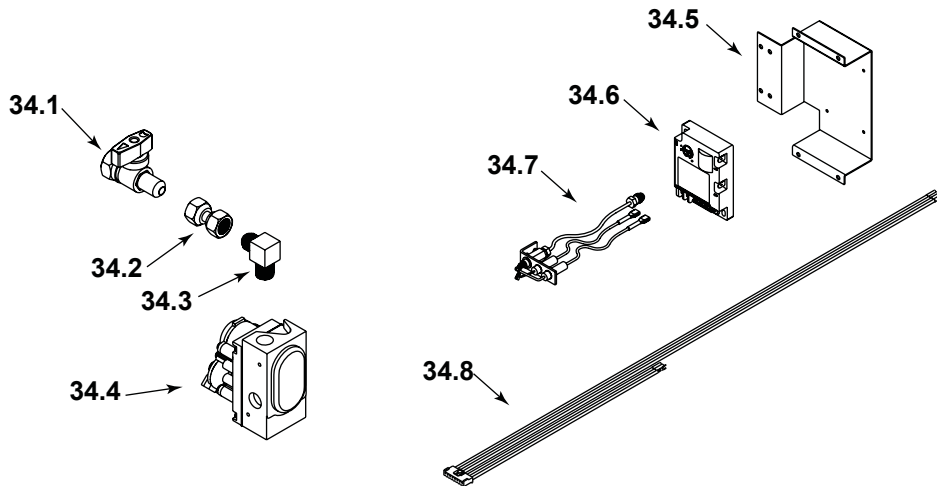

#34 Valve Components