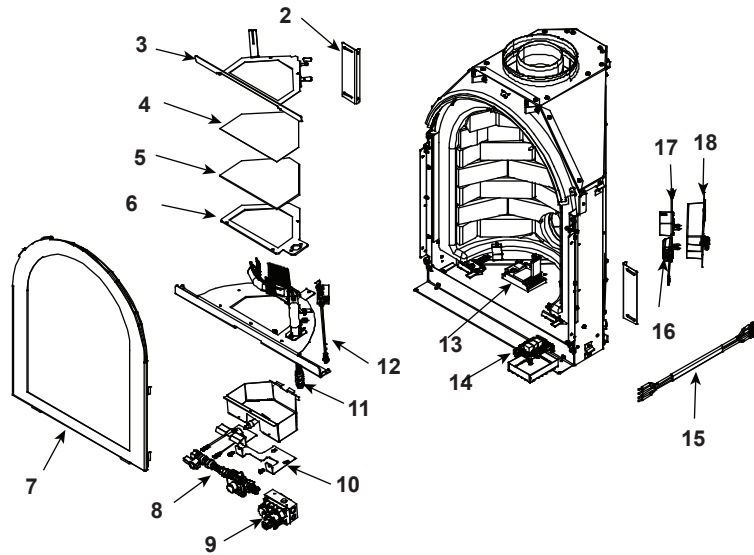

Log Set Assembly

IMPORTANT: THIS IS DATED INFORMATION. Parts must be ordered from a dealer or distributor. **Hearth and Home Technologies does not sell directly to consumers.** Provide model number and serial number when requesting service parts from your dealer or distributor.

Stocked at Depot

ITEM	DESCRIPTION	COMMENTS	PART NUMBER	
	Log Set Assembly/Burner Assembly		LOGS-CRESCENTII	Y
1	Small Log	Pre 5/15/16, Must order complete assembly	SRV2083-185	
2	Nailing Tab	No longer available	SRV2083-212	
3	Bracket, Glass	No longer available	SRV2083-234	
4	Orange Film (Kapton Lens)	No longer available	2083-180	
		No longer available	2083-280	
5	Glass, Light Box	No longer available	SRV2083-135	
		No longer available	SRV2083-235	
6	Gasket, Light box	No longer available	2083-232	
7	Glass Door Assembly	No longer available	GLA-CRESCENTII	
8	Regulator Assembly NG	No longer available	2083-062	
	Regulator Assembly LP	No longer available	2083-063	
9	Valve NG		750-500	Y
	Valve LP		SRV593-501	Y
10	Valve Bracket	No longer available	SRV2083-233	
11	Flex Tube	No longer available	2073-007	
12	Pilot Assembly NG		SRV2090-012	Y
	Pilot Assembly LP		2090-013	Y
13	Control Module		SRV593-592	Y
14	Circuit Board	No longer available	2083-030	
15	Wall Switch Wire (4 Lead)	No longer available	2083-031	
16	3V Adaptor Plug		SRV593-593	Y
17	12V Adaptor	No longer available	2083-022	
18	Junction Box		SRV4021-013	Y

Additional service parts on following page.