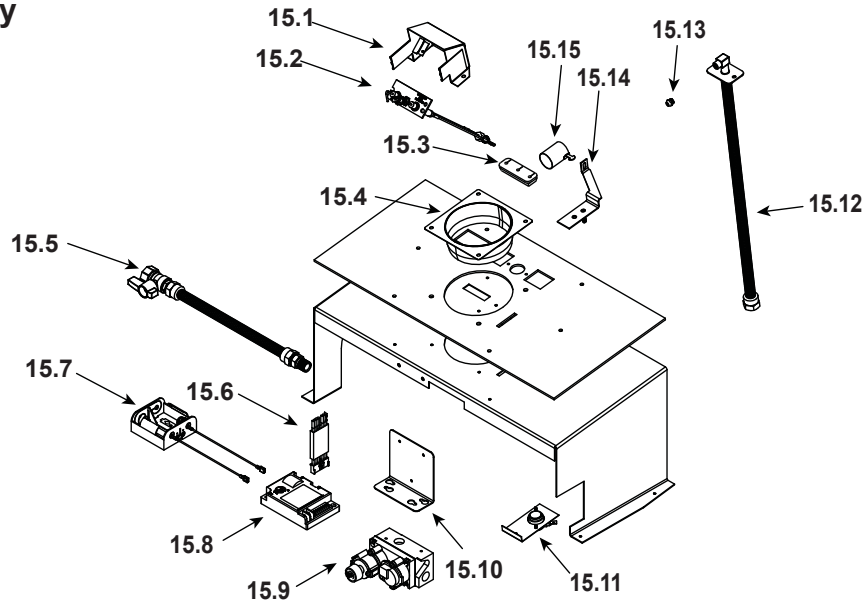

No one builds a better fire

Beginning Manufacturing Date: Aug 2006

Ending Manufacturing Date: Active

#15 Valve Assembly

IMPORTANT: THIS IS DATED INFORMATION. Parts must be ordered from a dealer or distributor. **Hearth and Home Technologies does not sell directly to consumers.** Provide model number and serial number when requesting service parts from your dealer or distributor.

Stocked at Depot

ITEM	DESCRIPTION	COMMENTS	PART NUMBER	
15.1	Pilot Bracket		2106-135	
15.2	Pilot Assembly NG		2106-009	Y
	Pilot Assembly Propane		2106-008	Y
15.3	3-Hole Grommet		SRV2118-420	
15.4	Collar 4"		2081-140	
15.5	Flex Ball Valve Assembly		SRV302-320	Y
15.6	Module Wire Assembly		SRV593-590	Y
15.7	Battery Pack		SRV593-594	Y
15.8	Module		593-592	Y
15.9	Valve NG		750-500	Y
	Valve Propane		750-501	Y
15.10	Valve Bracket		2106-107	
15.11	High Temp Limit Switch	Pre June 2009 must order both switch, Wire, and shutter Bracket assembly	2106-005 and 107-559A	Y
			2106-010(NG) or 2106-071(Propane)	Y
		Post June 2009	2106-005	Y
15.12	Flexible Gas Connector		530-302A	Y
15.13	Orifice NG (#29C)		SRV582-829	Y
	Orifice Propane (#48C)		SRV582-848	Y
15.14	Shutter Bracket Assembly (NG)		2106-010	Y
	Shutter Bracket Assembly (Propane)		2106-071	Y
15.15	Shutter Sleeve		2026-130	Y

Additional service part numbers appear on following page.