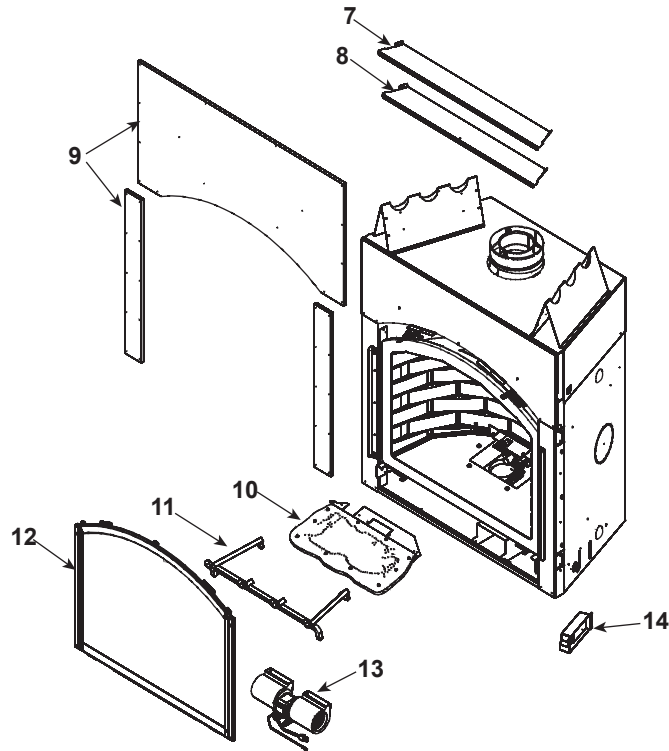

Log Set Assembly

IMPORTANT: THIS IS DATED INFORMATION. Parts must be ordered from a dealer or distributor. **Hearth and Home Technologies does not sell directly to consumers.** Provide model number and serial number when requesting service parts from your dealer or distributor.

Stocked at Depot

ITEM	DESCRIPTION	COMMENTS	PART NUMBER	
	Log Set Assembly		LOGS-CERONA42	Y
1	Log 1	Pre 5/15/16, Must order complete assembly	SRV2107-701	
2	Log 2		SRV2107-702	
3	Log 3		SRV2107-703	
4	Log 4		SRV2107-704	
5	Log 5		SRV2107-705	
6	Log 6		SRV2107-706	
7	Top Header Heat Shield		2107-144	
8	Bottom Header Heat Shield		2107-145	
9	Non-Combustible Board		2107-030	
10	Burner NG, Propane		2107-003	Y
11	Grate Assembly		2106-006	
12	Glass Door Assembly		GLA-CERONA42	
13	Fan Kit		GFK-160A	
14	Junction Box		SRV4021-013	Y
	Control Box	No longer available	2106-025	
		Post SN #0021359354	WSK-MLT