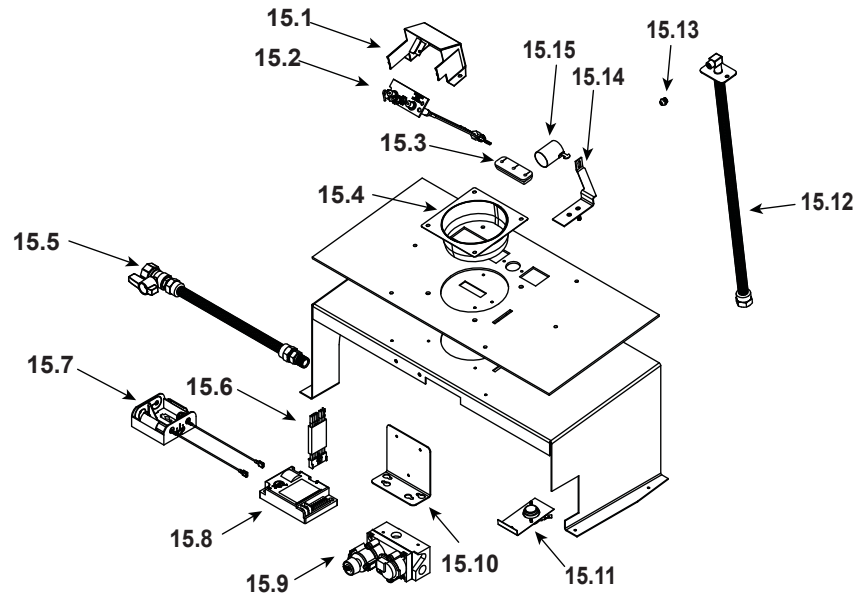

No one builds a better fire

Beginning Manufacturing Date: Aug 2006

Ending Manufacturing Date: Active

#15 Valve Assembly

IMPORTANT: THIS IS DATED INFORMATION. Parts must be ordered from a dealer or distributor. **Hearth and Home Technologies does not sell directly to consumers.** Provide model number and serial number when requesting service parts from your dealer or distributor.

**Stocked
at Depot**

ITEM	DESCRIPTION	COMMENTS	PART NUMBER	
15.1	Pilot Bracket		2106-135	
15.2	Pilot Assembly NG		2106-009	Y
	Pilot Assembly Propane		2106-008	Y
15.3	3-Hole Grommet		SRV2118-420	
15.4	Collar 4"		2081-140	
15.5	Flex Ball Valve Assembly		SRV302-320	Y
15.6	Module Wire Assembly		SRV593-590	Y
15.7	Battery Pack		SRV593-594	Y
15.8	Module		593-592	Y
15.9	Valve NG		750-500	Y
	Valve Propane		750-501	Y
15.10	Valve Bracket		2106-107	
15.11	High Temp Limit Switch	Pre June 2009 must order both switch, Wire, and shutter Bracket assembly	2106-005 and 107-559A	Y
			2106-010(NG) or 2106-071(Propane)	Y
		Post June 2009	2106-005	Y
15.12	Flexible Gas Connector		530-302A	Y
15.13	Orifice NG (#32)		SRV582-832	Y
	Orifice Propane (#50)		582-850	Y
15.14	Shutter Bracket Assembly (NG)		2106-010	Y
	Shutter Bracket Assembly (Propane)		2106-071	Y
15.15	Shutter Sleeve		2026-130	Y

Additional service part numbers appear on following page.