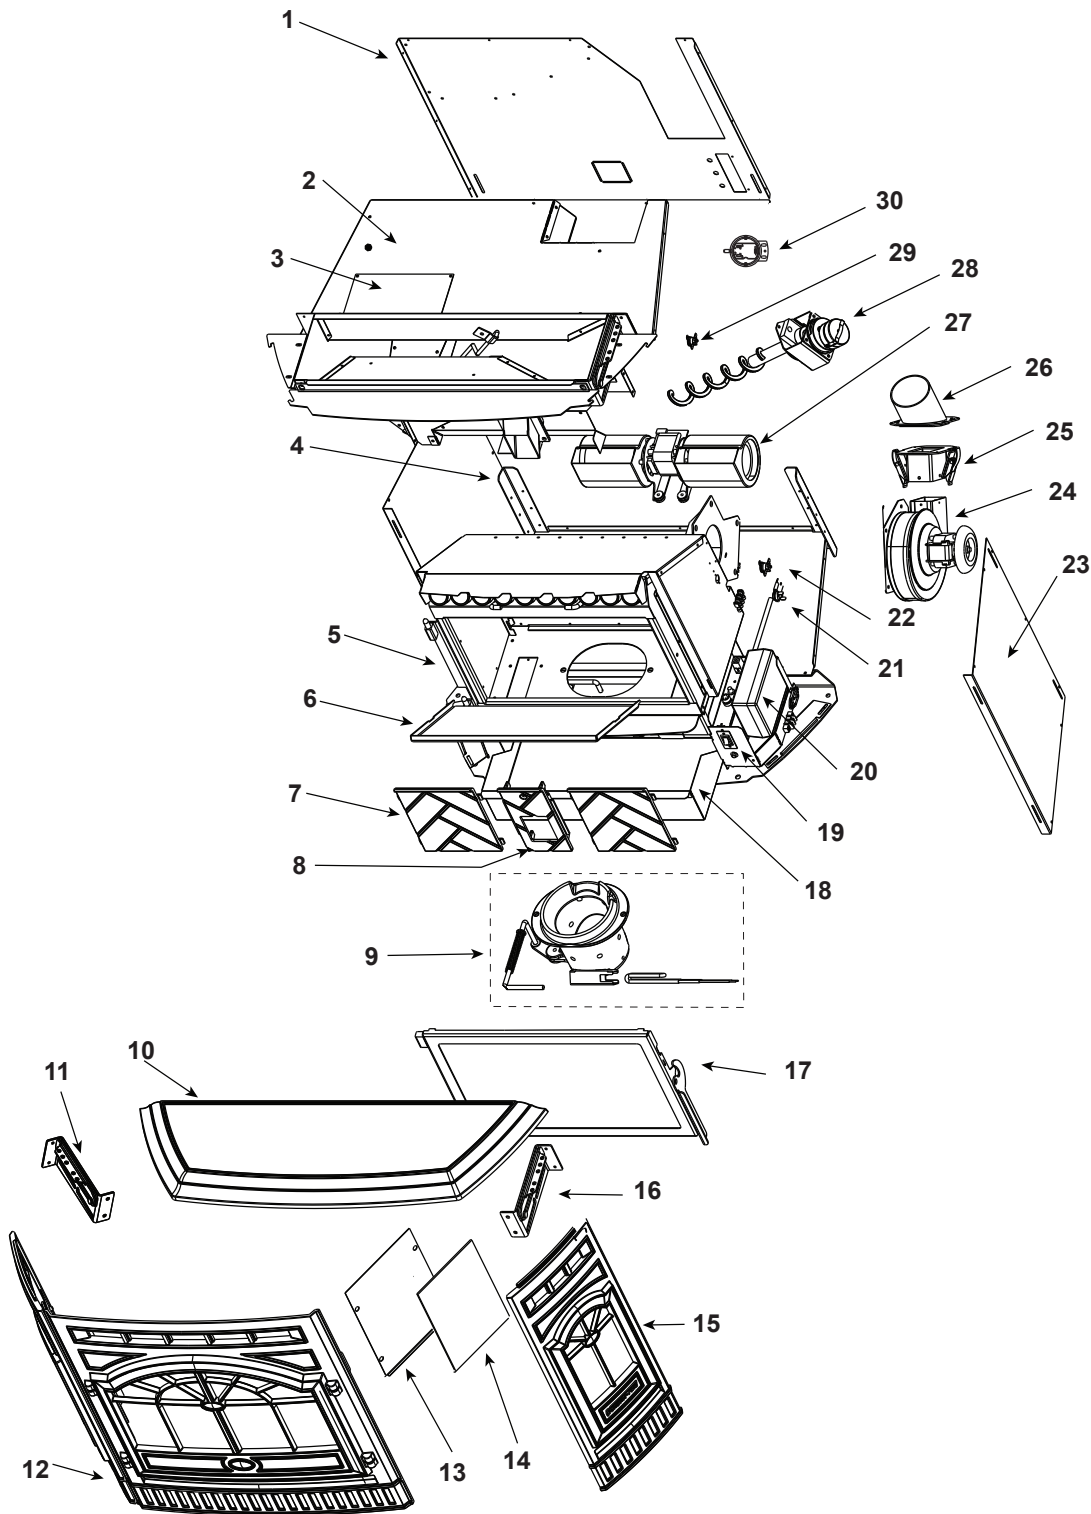

810-02901 (MBK), 810-03201 (PMH), CASTINS-CSB, CASTINS-CWL

Part number list on following pages.

Beginning Manufacturing Date: Jan 2006  
Ending Manufacturing Date: Mar 2011

IMPORTANT: THIS IS DATED INFORMATION. Parts must be ordered from a dealer or distributor. **Hearth and Home Technologies does not sell directly to consumers.** Provide model number and serial number when requesting service parts from your dealer or distributor.

**Stocked  
at Depot**

ITEM	DESCRIPTION	COMMENTS	PART NUMBER	
1	Hopper Back	No longer available	SRV414-0320	
2	Hopper Top Assembly	No longer available	SRV414-5830	
	Feed Adjustment Bracket Assembly	No longer available	SRV414-6230	
3	Plate, Cover, Outer Can		480-1300	
4	Leveling Leg	No longer available	SRV414-0210	
5	Bracket, Hinge	No longer available	SRV414-0610	
6	Baffle Assembly		UK-30KPEL	Y
7	Brick, Left / Right, Cast		SRV414-0270	
8	Brick, Center, Cast		SRV414-0260	

### #9 Firepot and Associated Parts

9.1	Firepot Pull Rod Assembly		SRV414-5270	Y
	Spring, Firepot		200-2050	
9.2	Wing Thumb Screw 8-32 x 1/2	Pkg of 24	7000-223/24	Y
9.3	Heating Element Assembly 18" (Loop Igniter)	Pkg of 10	SRV7000-462/10	Y
	Washer, 1/4 Sae	Pkg of 24	28758/24	Y
9.4	Firepot Assembly		SRV414-5200	Y
	Bushing, Firepot		410-8320	Y
	Floor, Firepot		414-0290	Y
	Gasket, Firepot		SRV240-0930	Y
	Nut, Lock 1/4-20	Pkg of 25	226-0090/25	Y
	Bolt, Firepot, 1-1/4" Long	Pkg of 25	225-0120/25	Y
9.5	Thermocouple Cover	Pkg of 10	812-4920	Y
9.6	Thermocouple		812-4470	Y
9.7	Thermocouple Clamp		SRV7001-203	Y
10	Top Cast	No longer available	414-0060BK	
		No longer available	SRV414-0060PMH	
		Sienna Bronze	SRV414-0060CSB	
11	Top Slide Assembly, Left	No longer available	SRV414-5180	