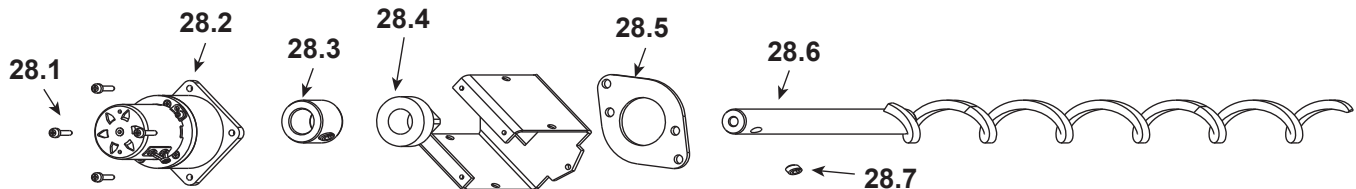

Beginning Manufacturing Date: Jan 2006
Ending Manufacturing Date: Mar 2011

IMPORTANT: THIS IS DATED INFORMATION. Parts must be ordered from a dealer or distributor. **Hearth and Home Technologies does not sell directly to consumers.** Provide model number and serial number when requesting service parts from your dealer or distributor.

**Stocked
at Depot**

ITEM	DESCRIPTION	COMMENTS	PART NUMBER	
19	Wire Harness		SRV414-1040	Y
	Capacitor, Rep Jumper	No longer available	230-2150	
	Igniter Extension		7000-218	
20	Control Board 3 Speed		SRV7000-704	Y
21	Snap Disc, Manual Reset, # 3		SRV230-1290	Y
22	Snap Disc, 110-20		SRV230-1220	Y
23	Outer Skin	No longer available	SRV414-0500	
24	Blower, Exhaust Combustion		812-4400	Y
	Gasket, Exhaust Combustion Blower (between...)	...Housing & Stove	SRV240-0812	Y
		...Housing & Motor	812-4710	Y
25	Exhaust Transition Assembly		SRV414-5100	
	Latch, Draw		229-0230	
26	Exhaust Adapter Assembly		SRV414-5850	
	Gasket, Flue Adapter		SRV240-0850	Y
27	Blower, Convection		812-4900	Y
	Blower Magnet	Pkg of 10	7019-188/10	Y

#28 Feed Assembly

28	Feed Assembly	No longer available	SRV414-5400	
28.1	Screw, 8-32 x 3/8 PH,TF	Pkg of 40	225-0500/40	Y
28.2	Feed Motor		812-4421	Y
28.3	Collar, Set, 7/8		229-0520	
28.4	Bearing, Feed System, Nylon		SRV7000-598	Y
28.5	Gasket, Feed Motor		SRV240-0731	Y
28.6	Feed Spring Assembly	No longer available	SRV414-5540	
28.7	Set Screw, 5/16-18 x 1/4	Pkg of 25	225-0550/25	Y
29	Snap Disc, Manual Reset, # 3		SRV230-1290	Y
30	Vacuum Switch		SRV7000-531	Y

Additional service part numbers appear on following page.