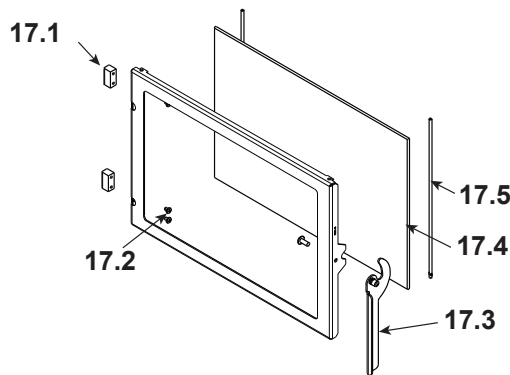

Beginning Manufacturing Date: Jan 2006
Ending Manufacturing Date: Mar 2011

IMPORTANT: THIS IS DATED INFORMATION. Parts must be ordered from a dealer or distributor. **Hearth and Home Technologies does not sell directly to consumers.** Provide model number and serial number when requesting service parts from your dealer or distributor.

Stocked at Depot

ITEM	DESCRIPTION	COMMENTS	PART NUMBER	
12	Face	Matte Black	414-0040BK	
		Porcelain Mahogany	SRV414-0040PMH	
		Sienna Bronze	SRV414-0040CSB	
	Face Hinge - Must Specify Color	No longer available	SRV414-0940	
		No longer available	SRV414-0950	
13	Backer, Side Window	Interchangeable	SRV414-0280	
14	Glass Assembly, Side, 1 Piece - 5-7/8 in. W x 9 in. H	Interchangeable	SRV414-5380	Y
	Gasket, Channel 1/8 x 1-1/4	10 Ft.	7000-377/10	Y
	Speed Nut 5/16	Pkg of 100	3-31-94807-100	Y
15	Side	Matte Black	414-0050BK	
		Porcelain Mahogany	SRV414-0050PMH	
		Sienna Bronze	SRV414-0050CSB	
16	Top Slide Assembly, Right	No longer available	SRV414-5170	
	Retainer, Rope		SRV7001-192	Y
	Tape, Door Corner		SRV7027-227	Y

#17 Door Assembly

17	Door Assembly	No longer available	414-5190	
		No longer available	413-5110	
17.1	Hinge, Female		SRV450-2910	
17.2	Screw, Pan Head Philips, 10/32 x 1/4	Pkg of 24	229-1230/24	Y
17.3	Door Latch Assembly		SRV413-5200	
17.4	Glass Assembly (w/gasket) 17-1/4" W x 11-5/8" H		SRV7001-038	Y
17.5	Retainer, Rope		7001-192	Y
	Gasket, Tadpole, 1/2 in	10 Ft length	842-5130	Y
18	Ash Pan	No longer available	414-0130	

Additional service part numbers appear on following page.