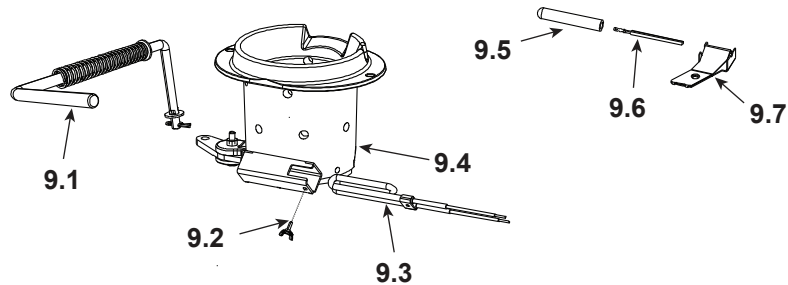

Beginning Manufacturing Date: Jan 2006
Ending Manufacturing Date: Mar 2011

IMPORTANT: THIS IS DATED INFORMATION. Parts must be ordered from a dealer or distributor. **Hearth and Home Technologies does not sell directly to consumers.** Provide model number and serial number when requesting service parts from your dealer or distributor.

**Stocked
at Depot**

ITEM	DESCRIPTION	COMMENTS	PART NUMBER	
1	Hopper Back	No longer available	SRV414-0320	
2	Hopper Top Assembly	No longer available	SRV414-5830	
	Feed Adjustment Bracket Assembly	No longer available	SRV414-6230	
3	Plate, Cover, Outer Can		480-1300	
4	Leveling Leg	No longer available	SRV414-0210	
5	Bracket, Hinge	No longer available	SRV414-0610	
6	Baffle Assembly		UK-30KPEL	Y
7	Brick, Left / Right, Cast		SRV414-0270	
8	Brick, Center, Cast		SRV414-0260	

#9 Firepot and Associated Parts

9.1	Firepot Pull Rod Assembly		SRV414-5270	Y
	Spring, Firepot		200-2050	
9.2	Wing Thumb Screw 8-32 x 1/2	Pkg of 24	7000-223/24	Y
9.3	Heating Element Assembly 18" (Loop Igniter)	Pkg of 10	SRV7000-462/10	Y
	Washer, 1/4 Sae	Pkg of 24	28758/24	Y
9.4	Firepot Assembly		SRV414-5200	Y
	Bushing, Firepot		410-8320	Y
	Floor, Firepot		414-0290	Y
	Gasket, Firepot		SRV240-0930	Y
	Nut, Lock 1/4-20	Pkg of 25	226-0090/25	Y
	Bolt, Firepot, 1-1/4" Long	Pkg of 25	225-0120/25	Y
9.5	Thermocouple Cover	Pkg of 10	812-4920	Y
9.6	Thermocouple		812-4470	Y
9.7	Thermocouple Clamp		SRV7001-203	Y
10	Top Cast	No longer available	414-0060BK	
		No longer available	SRV414-0060PMH	
		Sienna Bronze	SRV414-0060CSB	
11	Top Slide Assembly, Left	No longer available	SRV414-5180	

Additional service part numbers appear on following page.