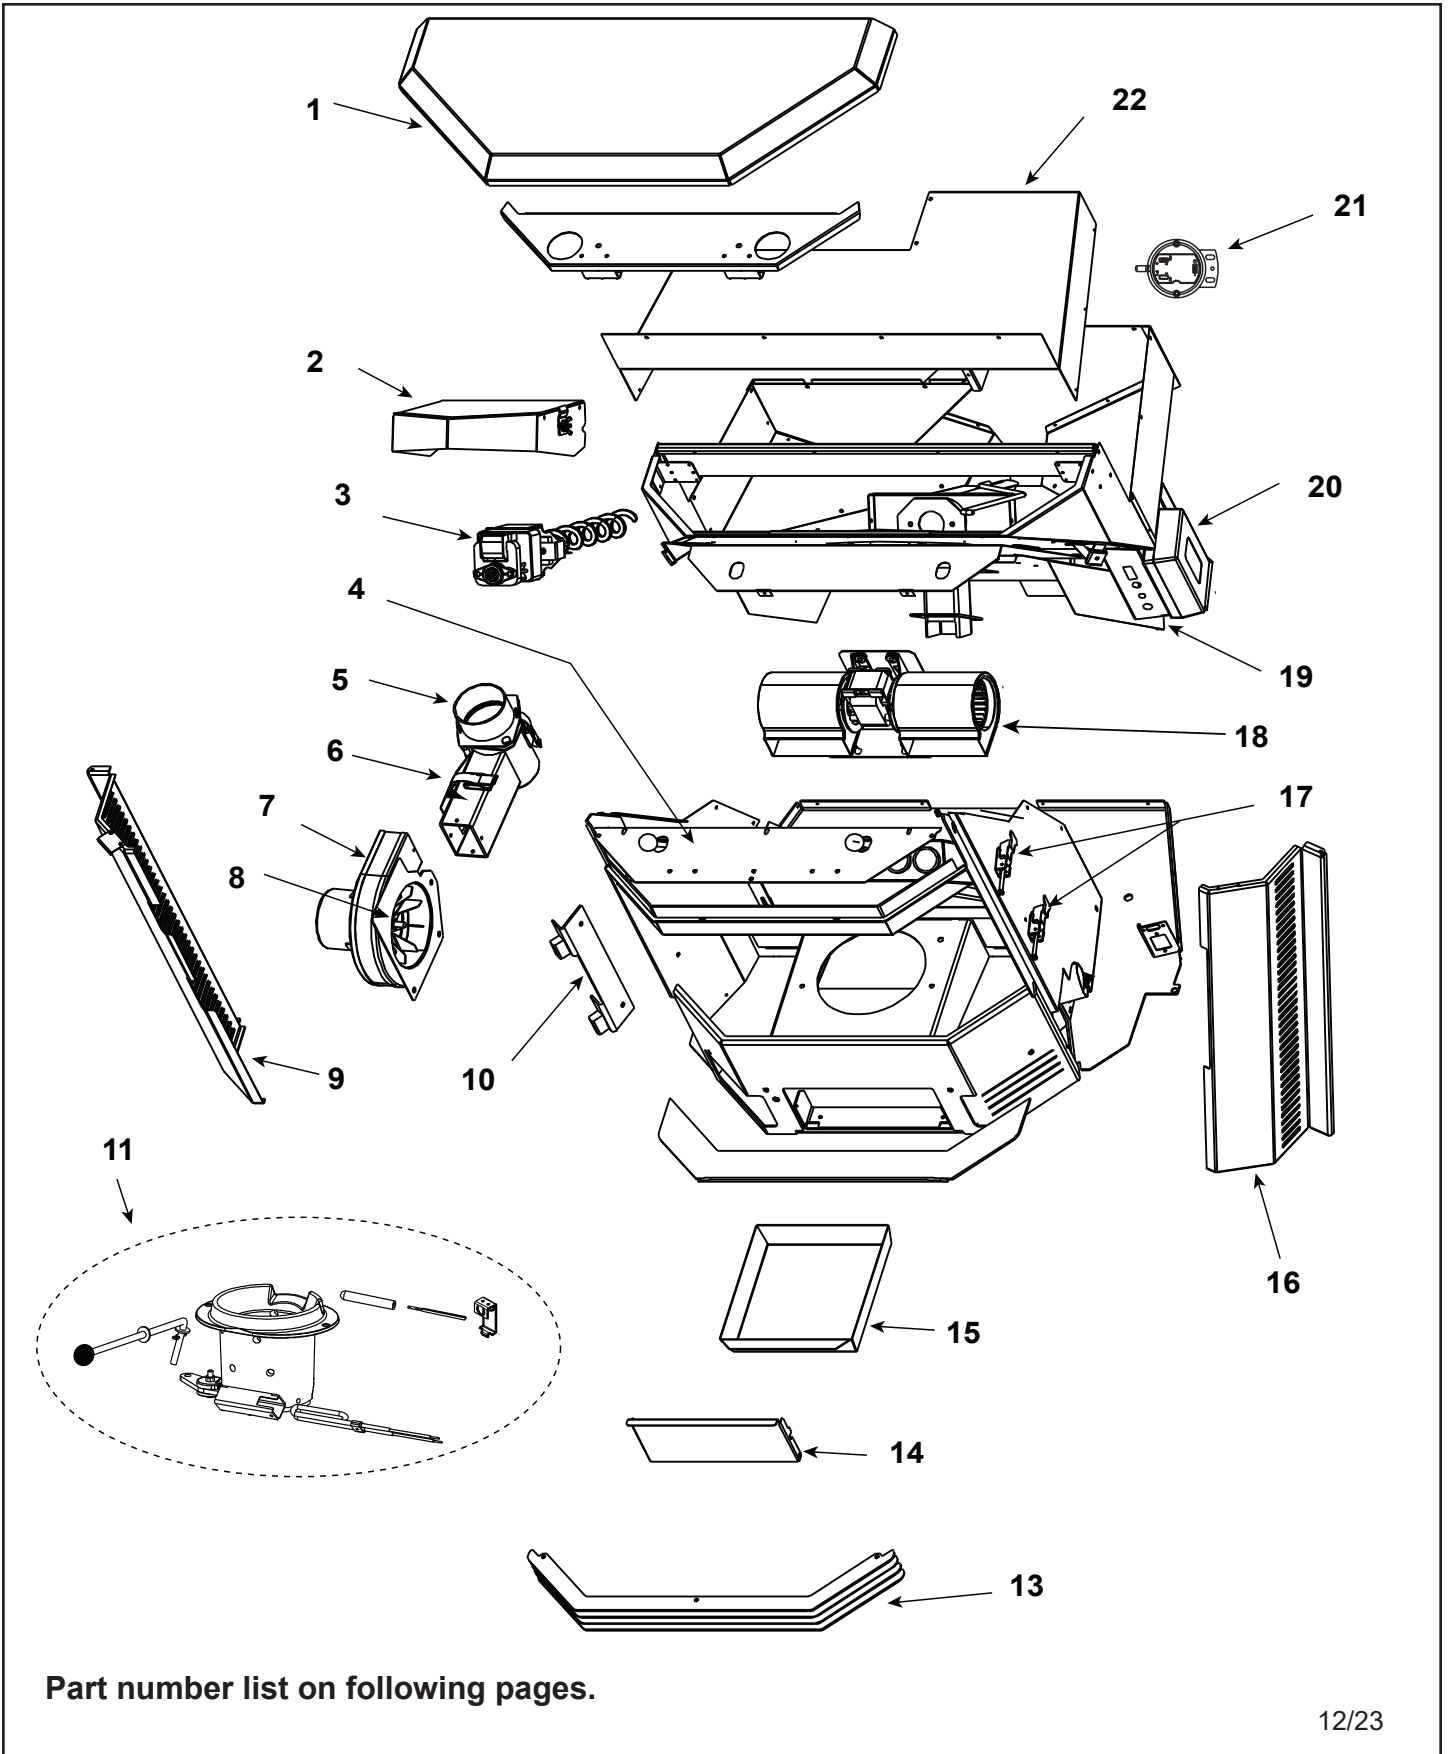

Classic Bay Millennium Insert - Pellet

Part number list on following pages.

IMPORTANT: THIS IS DATED INFORMATION. Parts must be ordered from a dealer or distributor. **Hearth and Home Technologies does not sell directly to consumers.** Provide model number and serial number when requesting service parts from your dealer or distributor.

Stocked at Depot

ITEM	DESCRIPTION	COMMENTS	PART NUMBER	
1	Top		SRV7027-040	
	Hinge, Hopper Lid		812-4220	
	Mount, Hopper Lid Support, Left	No longer available	410-8200	
	Mount, Hopper Lid Support, Right		410-7410	
	Mount, Hopper Lid Support, Top		410-7560	
2	Cover, Feed Motor, Top		410-7920	
#3 Feed Motor Assembly				
3	Feed Motor Assembly		812-3690	Y
3.1	Screw, 8-32 X 3/8 PH	Pkg of 40	225-0500/40	Y
3.2	Feed Motor		812-4421	Y
3.3	Collar, Set, 7/8		229-0520	
3.4	Feed Bearing		SRV7000-598	Y
3.5	Mount, Feed Motor		410-7172	
3.6	Gasket, Feed Motor		SRV240-0731	Y
3.7	Feed Spring Assembly		SRV7027-024	Y
	Bearing, Feed System, Nylon		SRV410-0552	Y
	Snap Disc, Manual Reset (#3)		SRV230-1290	Y
4	Extension, Heat Shield, Top		410-7860	
5	Exhaust Adapter Assembly		510-5330	
	Gasket, Flue Adapter		SRV240-0850	Y
6	Exhaust Transition Assembly		510-5340	
	Gasket, Cleanout Door		SRV240-0840	
	Latch, Draw		229-0230	
7	Combustion Exhaust Blower,80 CFM		812-3381	Y
8	Gasket, Exhaust Combustion Blower, between...	...Motor & Housing	812-4710	Y
		...Housing & Stove	SRV240-0812	Y
9	Curtain, Side, Left		812-4310	
10	Mount, Door Hinge		410-7290	

Additional service part numbers appear on following page.