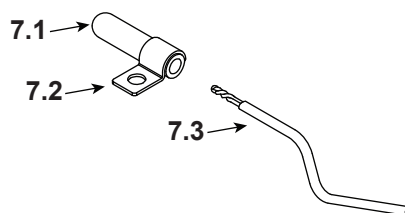

Stocked at Depot

ITEM	DESCRIPTION	COMMENTS	PART NUMBER	
1	Hopper Lid Assembly		SRV7074-009	Y
2	Handle, Hopper Lid		SRV200-0110	
3	Top Assembly		SRV7074-032	

#4 Door Assembly

4	Door Assembly		SRV7058-014	
4.1	Glass Assembly		SRV7058-015	Y
4.2	Rope, Door, 3/4" X 84"		832-1680	Y
	Corner Tape	1 Ft	SRV7027-227	
	Gasket, Glass Tape, 3/4" X 1/8"	5 Ft	832-0460	Y
4.3	Hinge Pin, 1/2"	Nickel	SRV430-5320	
4.4	Door Handle Assembly		SRV7058-030	Y
4.5	Spring Handle, 1/2"	Black	SRV250-8330	Y
4.6	Handle, Formed Door		SRV7058-182	
4.7	Key Latch, Cam		SRV430-1151	
4.8	Washer, SAE, 3/8 (Qty 2 req)	Pkg of 3	832-0990	Y
4.9	Cam Latch		SRV430-1141	
4.10	Nut, 2-Way Side-Lock Jam	Pkg of 24	226-0100/24	Y
5	Bumper, Rubber	Pkg of 12	SRV224-0340/12	Y
6	Baffle Assembly		SRV7059-026	Y

#7 Thermocouple Assembly

7.1	Thermocouple Protection Tube		SRV7034-186	Y
		Pkg of 10	SRV7034-186/10	
7.2	Half Clip		7000-321	
7.3	Thermocouple		812-4470	Y

Additional Service Parts on following page.

IMPORTANT: THIS IS DATED INFORMATION. Parts must be ordered from a dealer or distributor. **Hearth and Home Technologies does not sell directly to consumers.** Provide model number and serial number when requesting service parts from your dealer or distributor.