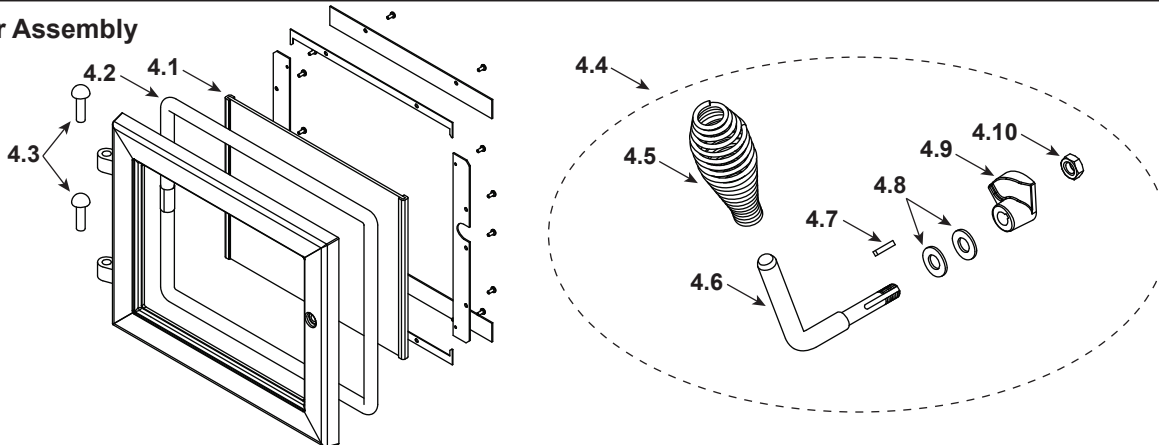

Stocked at Depot

ITEM	DESCRIPTION	COMMENTS	PART NUMBER	
1	Hopper Lid Assembly		SRV7074-009	Y
2	Handle, Hopper Lid		SRV200-0110	
3	Top Assembly		SRV7074-032	

#4 Door Assembly

4	Door Assembly		SRV7058-014	
4.1	Glass Assembly		SRV7058-015	Y
4.2	Rope, Door, 3/4" X 84"		832-1680	Y
	Corner Tape	1 Ft	SRV7027-227	
	Gasket, Glass Tape, 3/4" X 1/8"	5 Ft	832-0460	Y
4.3	Hinge Pin, 1/2"	Nickel	SRV430-5320	
4.4	Door Handle Assembly		SRV7058-030	Y
4.5	Spring Handle, 1/2"	Black	SRV250-8330	Y
4.6	Handle, Formed Door		SRV7058-182	
4.7	Key Latch, Cam		SRV430-1151	
4.8	Washer, SAE, 3/8 (Qty 2 req)	Pkg of 3	832-0990	Y
4.9	Cam Latch		SRV430-1141	
4.10	Nut, 2-Way Side-Lock Jam	Pkg of 24	226-0100/24	Y
5	Bumper, Rubber	Pkg of 12	SRV224-0340/12	Y
6	Baffle Assembly		SRV7059-026	Y

#7 Thermocouple Assembly

7.1	Thermocouple Protection Tube		SRV7034-186	Y
		Pkg of 10	SRV7034-186/10	
7.2	Half Clip		7000-321	
7.3	Thermocouple		812-4470	Y

Additional Service Parts on following page.

IMPORTANT: THIS IS DATED INFORMATION. Parts must be ordered from a dealer or distributor. **Hearth and Home Technologies does not sell directly to consumers.** Provide model number and serial number when requesting service parts from your dealer or distributor.